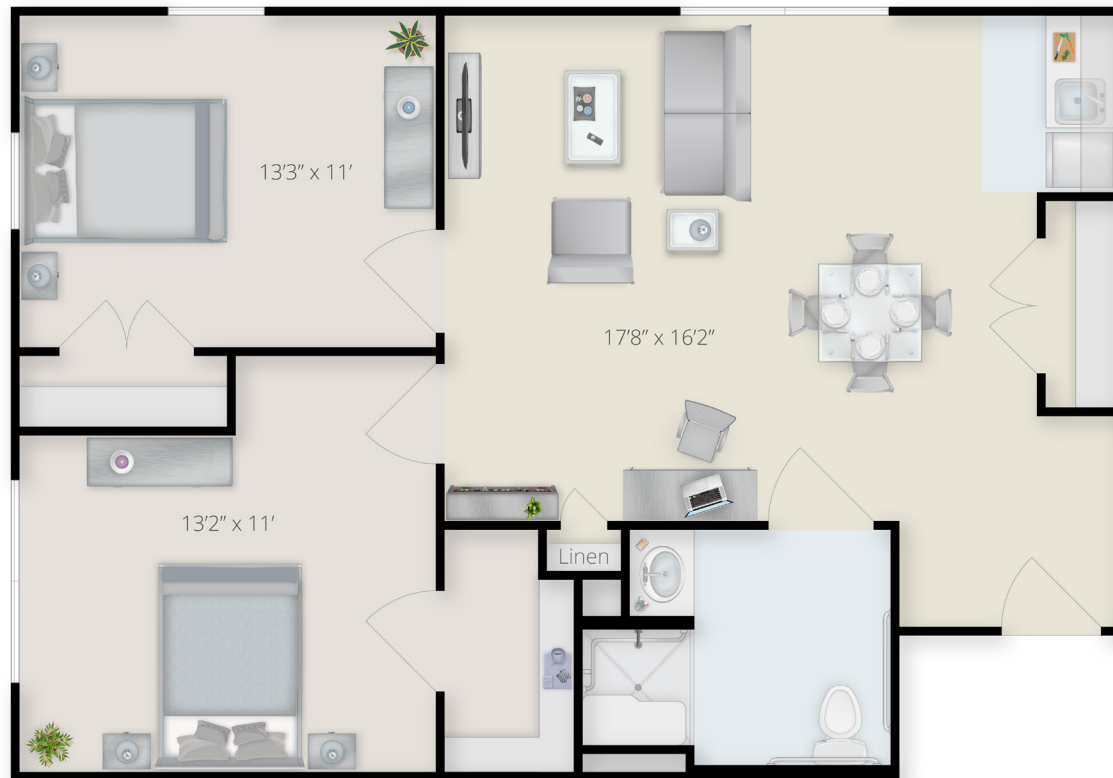

TWO BEDROOM APARTMENT | TV
2 Bedroom - 1 Bathroom
686 square feet

Contact Us:

Phone: 860-284-5700

Email: gbrown@umh.org

www.middlewoods.org

509 Middle Road

Farmington, CT 06032

686 Total Square Feet

SCAN TO

VISIT US ONLINE