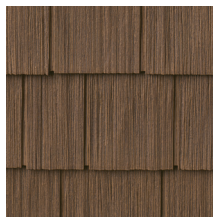

### HOW TO BUY TANDOSHAKE - RUSTIC CEDAR 6:

- |  |   |   |  |
|--|---|---|--|
| <b>1. CHOOSE COLOR</b><br>- 4 Signature Stain Colors | <b>2. CHOOSE CORNER OPTION:</b><br>- Matching Corner<br>- Vinyl Outside Corner Post | <b>3. CHOOSE ACCESSORIES:</b><br>- 1 1/8" J-Channel | <b>4. STARTER STRIP (Required):</b><br>- Universal Starter Strip |
|--|---|---|--|

Colors - Rustic Cedar 6	Corner Options Matching Shake or Vinyl OSCP - 1 1/8"	Accessories 1 1/8" J-Channel	Universal Starter Strip (Required)
 Acorn	  White	 Acorn  White  Graphite/ Black	
 Bark	  White	 Dark Brown  White  Graphite/ Black	
 Fawn	  White	 Fawn  White  Graphite/ Black	
 Graphite	  White	 White  Graphite/ Black	

#### Rustic Cedar 6 Outside Corner

Finished Exposure: 4.5" w X 4.5" d X 13.63" h  
 Pieces per box: 5  
 Linear ft. per box: 5.68