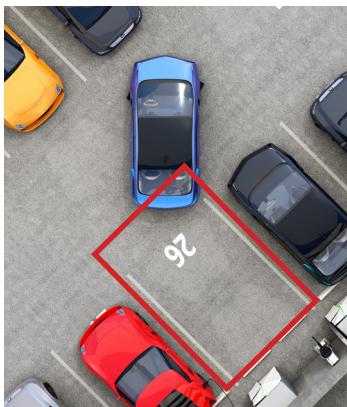

Region Entrance

Region Exiting

Intrusion Detection

Line Crossing

People and vehicles are typically the most important factors to identify in perimeter surveillance. Conventional perimeter security systems generate false alarms when it detects movement of non-human or non-vehicle objects such as animals, tree branches, light changes, and even rain. 2nd Gen AcuSense accurately senses and distinguishes human and vehicle movements from other moving objects, reducing false alarms. Security staff receives more accurate alarm data to evaluate, enabling more efficient responses to incidents and reducing unnecessary responses to false alarms and unimportant events. The AcuSense reliability can greatly reduce overall operating costs.