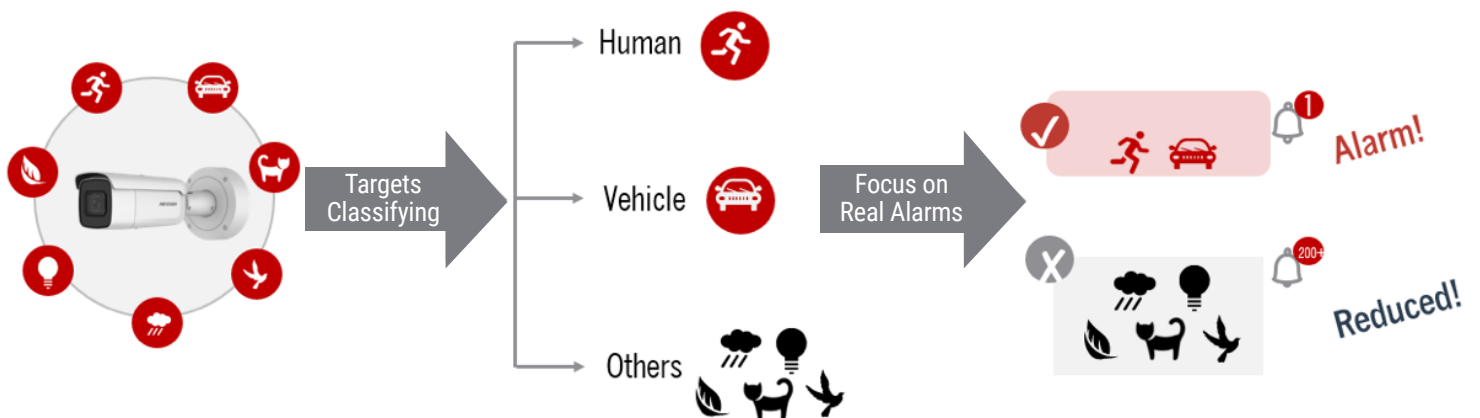

How 2nd Gen AcuSense Works: