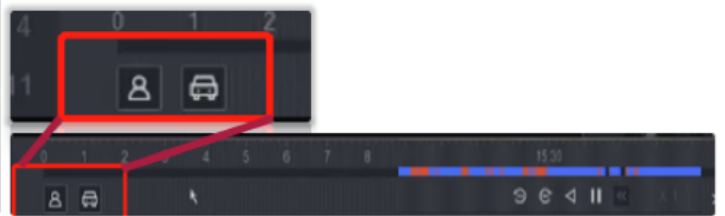

Motion Detection 2.0

Motion event target type check by human/vehicle