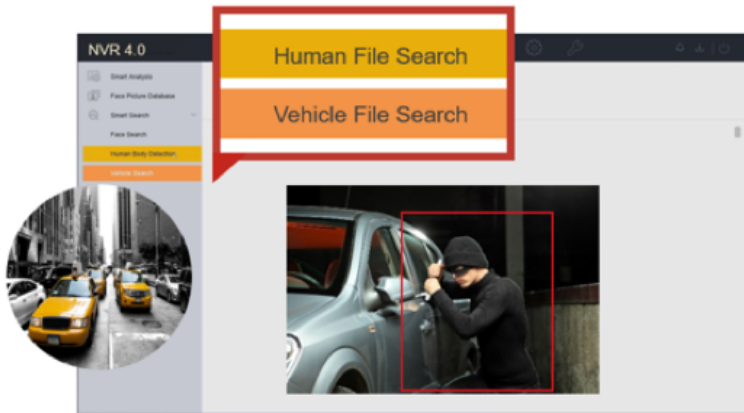

People and vehicles are typically the most important factors to identify in perimeter surveillance. Conventional perimeter security systems generate false alarms when it detects movement of non-human or non-vehicle objects such as animals, tree branches, light changes, and even rain. 2nd Gen AcuSense accurately senses and distinguishes human and vehicle movements from other moving objects, reducing false alarms. Security staff receives more accurate alarm data to evaluate, enabling more efficient responses to incidents and reducing unnecessary responses to false alarms and unimportant events. The AcuSense reliability can greatly reduce overall operating costs.

Quick Target Search:

Enables staff to automatically identify footage of people and vehicles, eliminating the high costs of manual searches of video footage. Video files are pre-sorted into "Human Files" or "Vehicle Files," making it easy to access the video clip you want using these categories and time or location.

Quick Target Search: