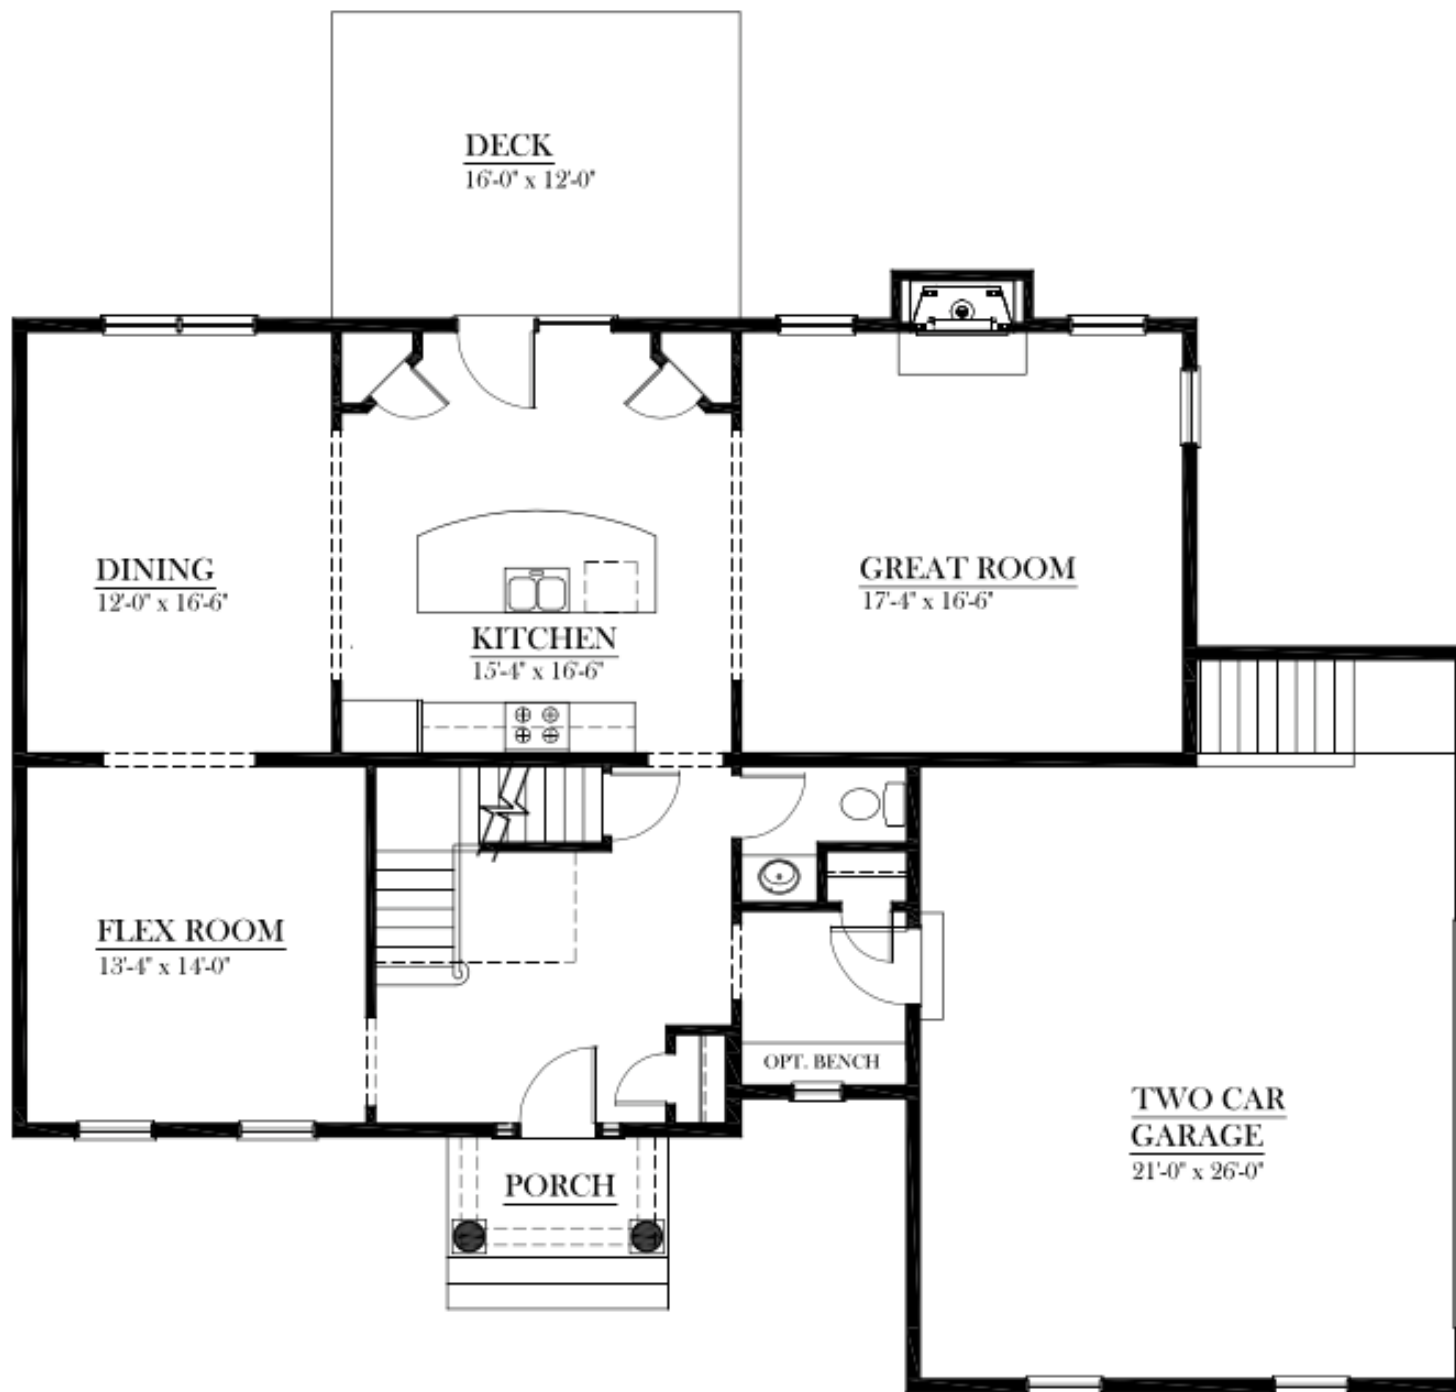

# The Atwater Grand

4 bedroom | 2.5 bathroom  
**2,700 sq. ft.**

FIRST FLOOR PLAN

SECOND FLOOR PLAN