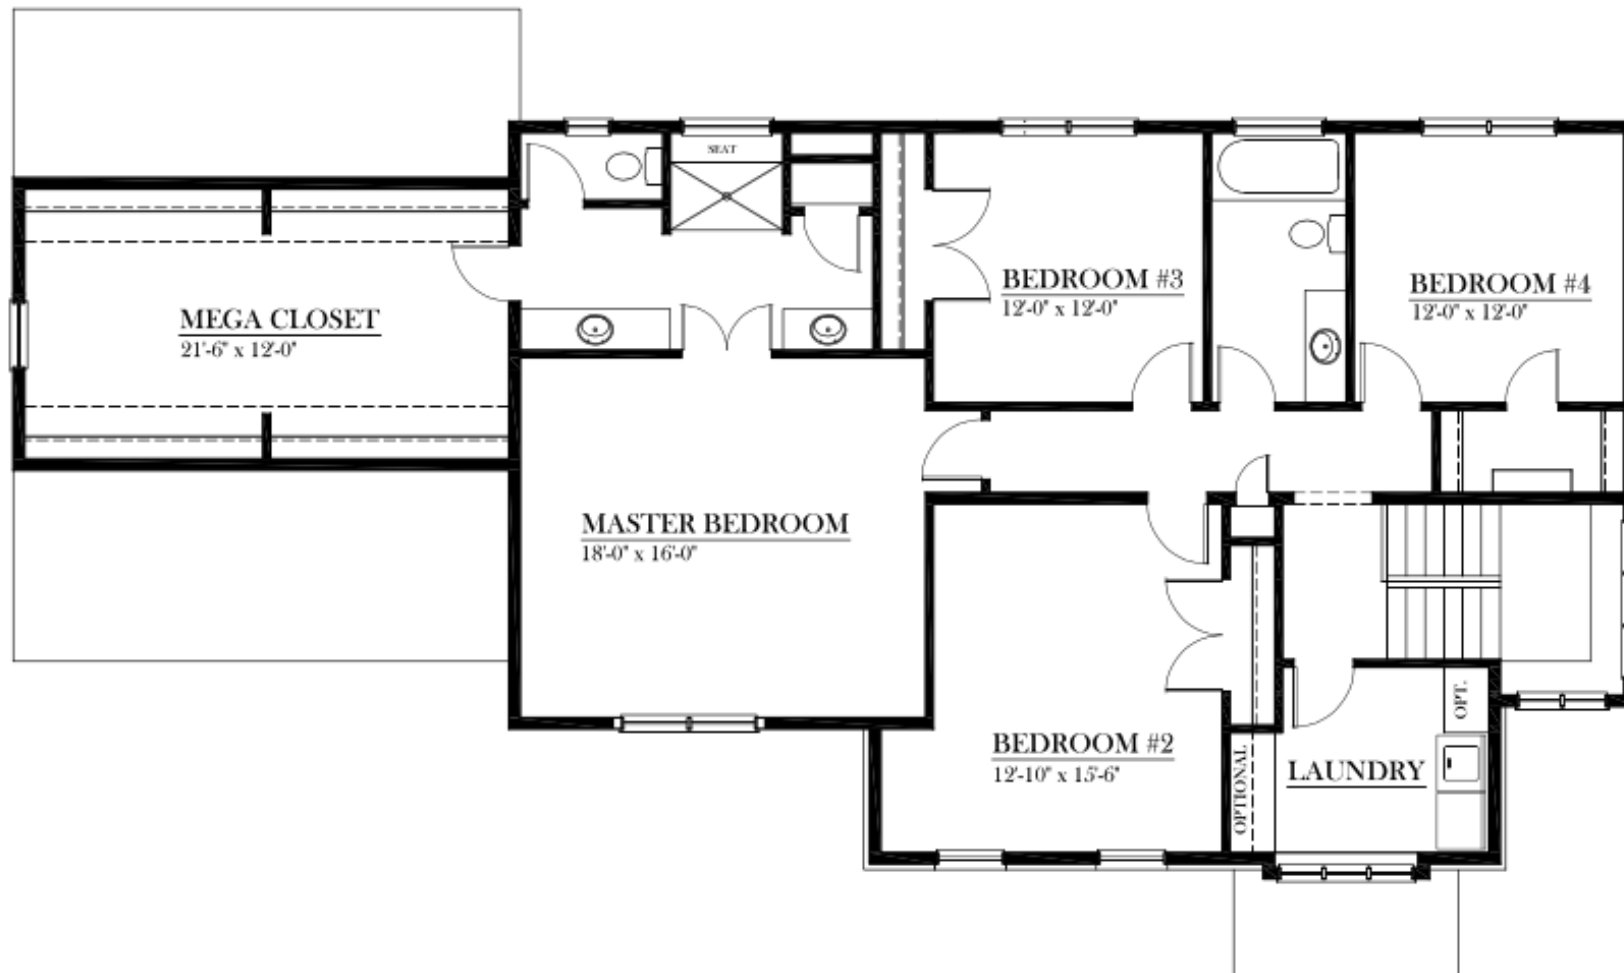

The Dayton Classic

4 bedroom | 2.5 bathroom
3,250 sq. ft.

FIRST FLOOR PLAN

SECOND FLOOR PLAN