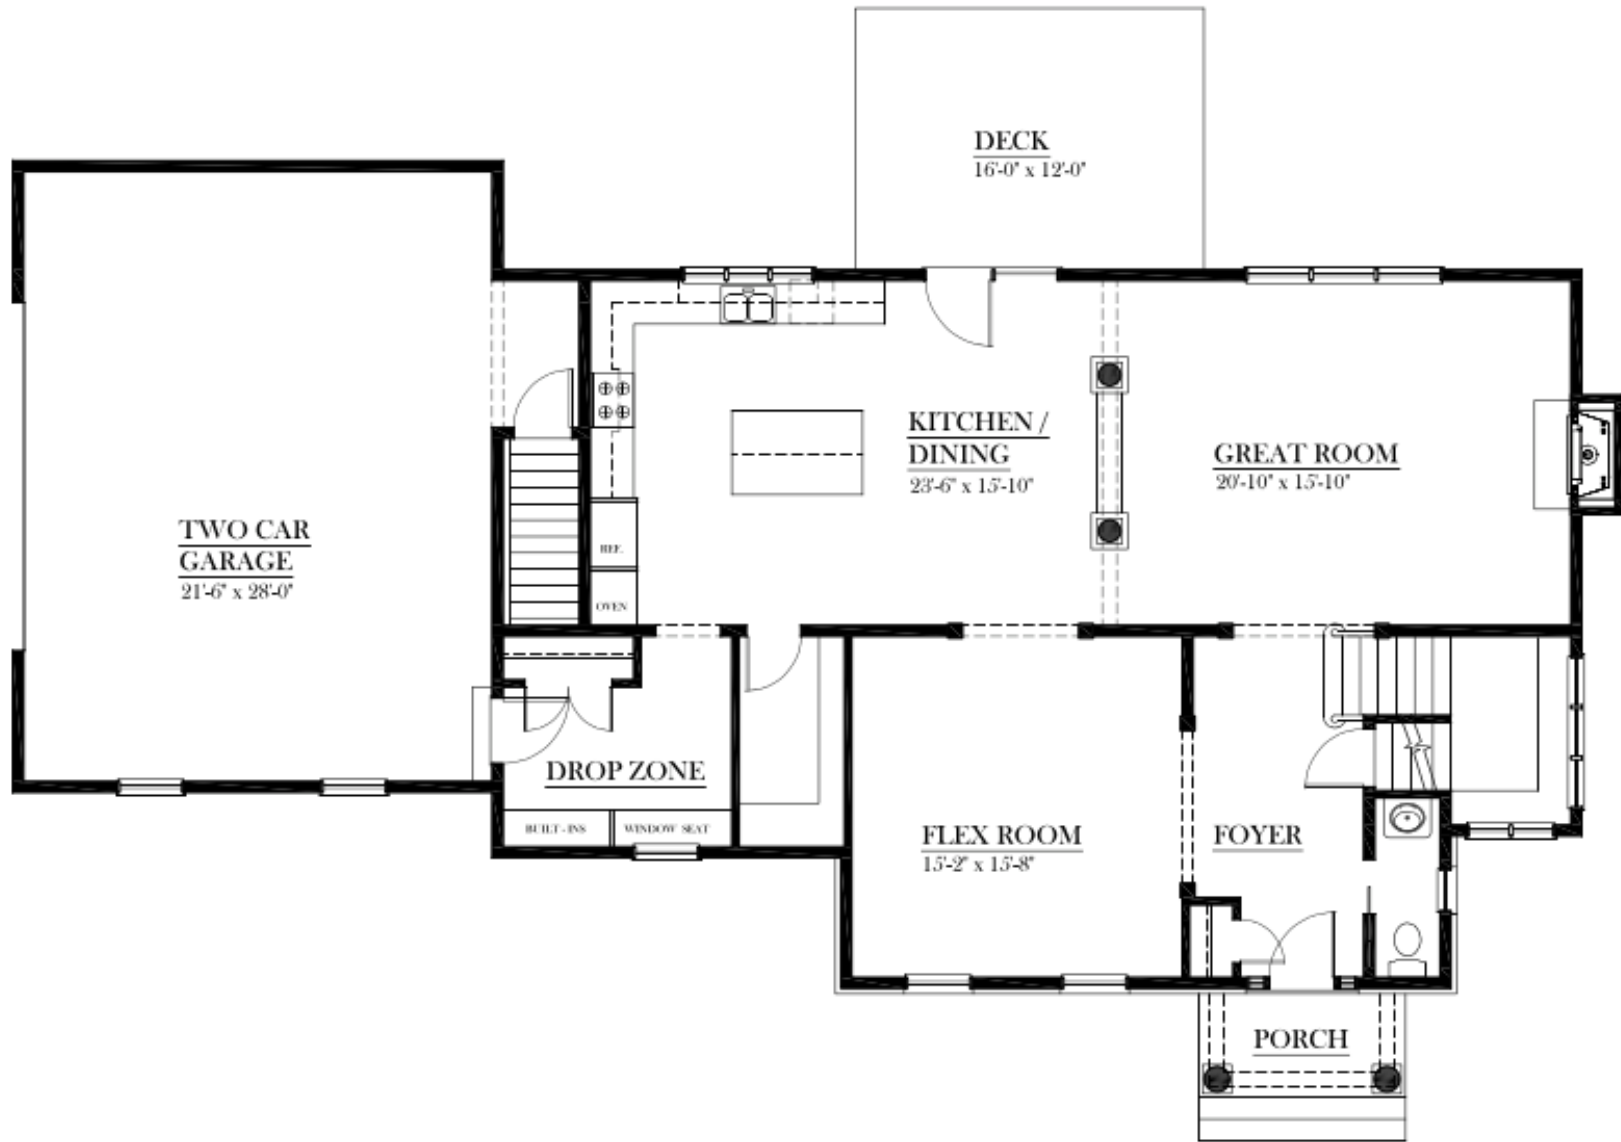

The Dayton Classic

4 bedroom | 2.5 bathroom
3,250 sq. ft.

FIRST FLOOR PLAN

SECOND FLOOR PLAN