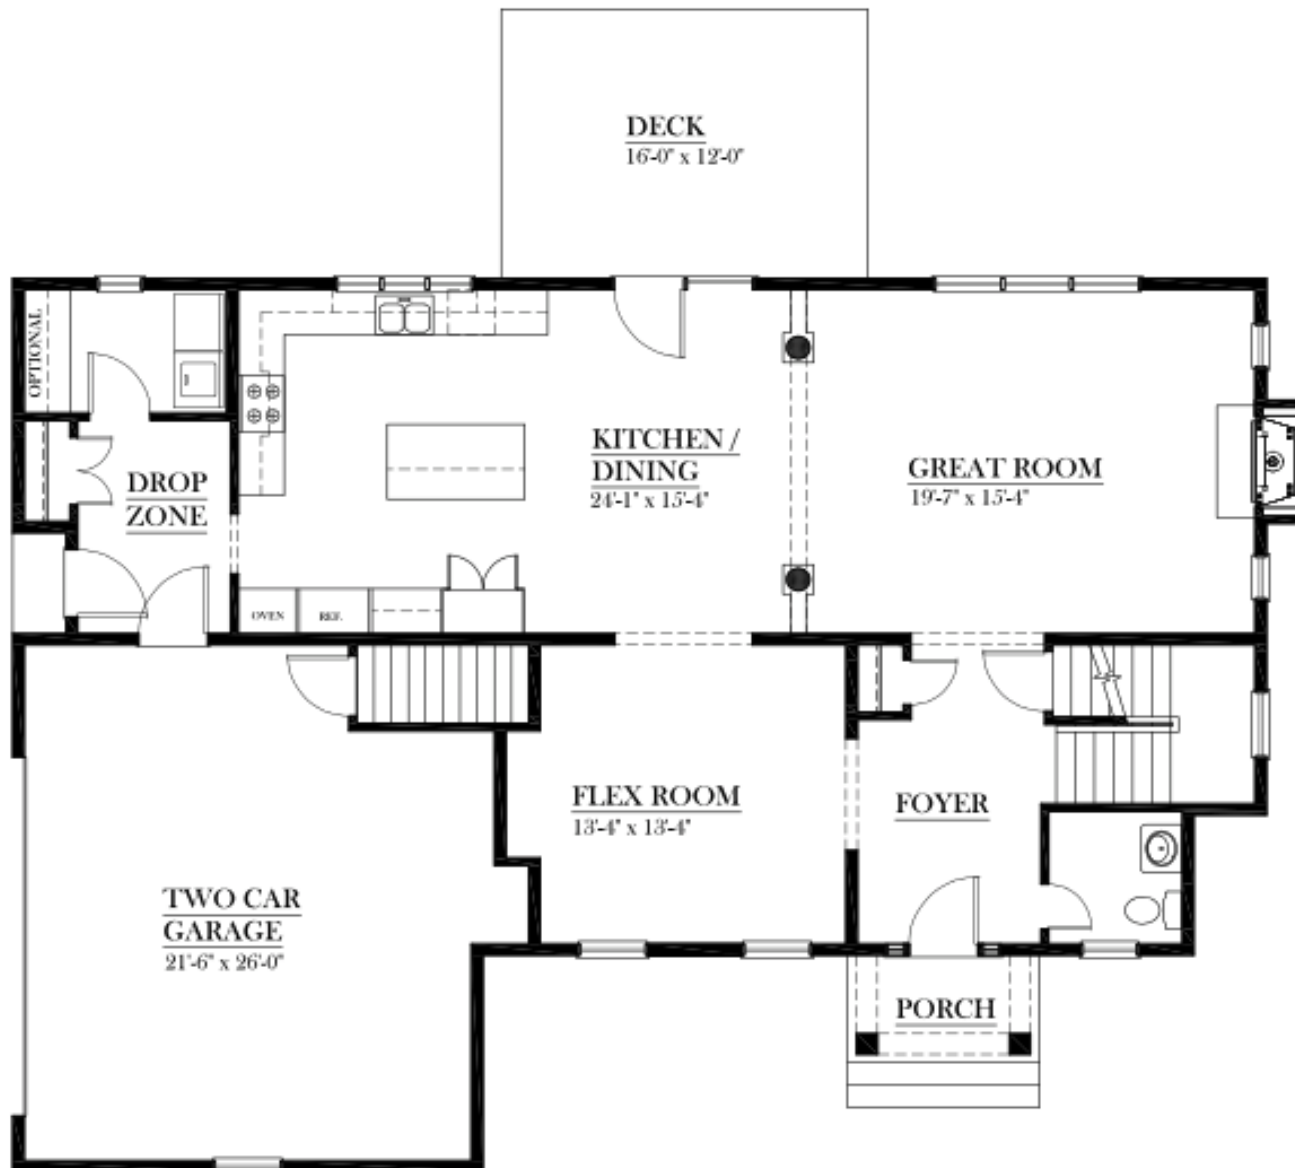

# The Franklin Classic

4 bedroom | 2.5 bathroom  
**2,875 sq. ft.**

FIRST FLOOR PLAN

SECOND FLOOR PLAN