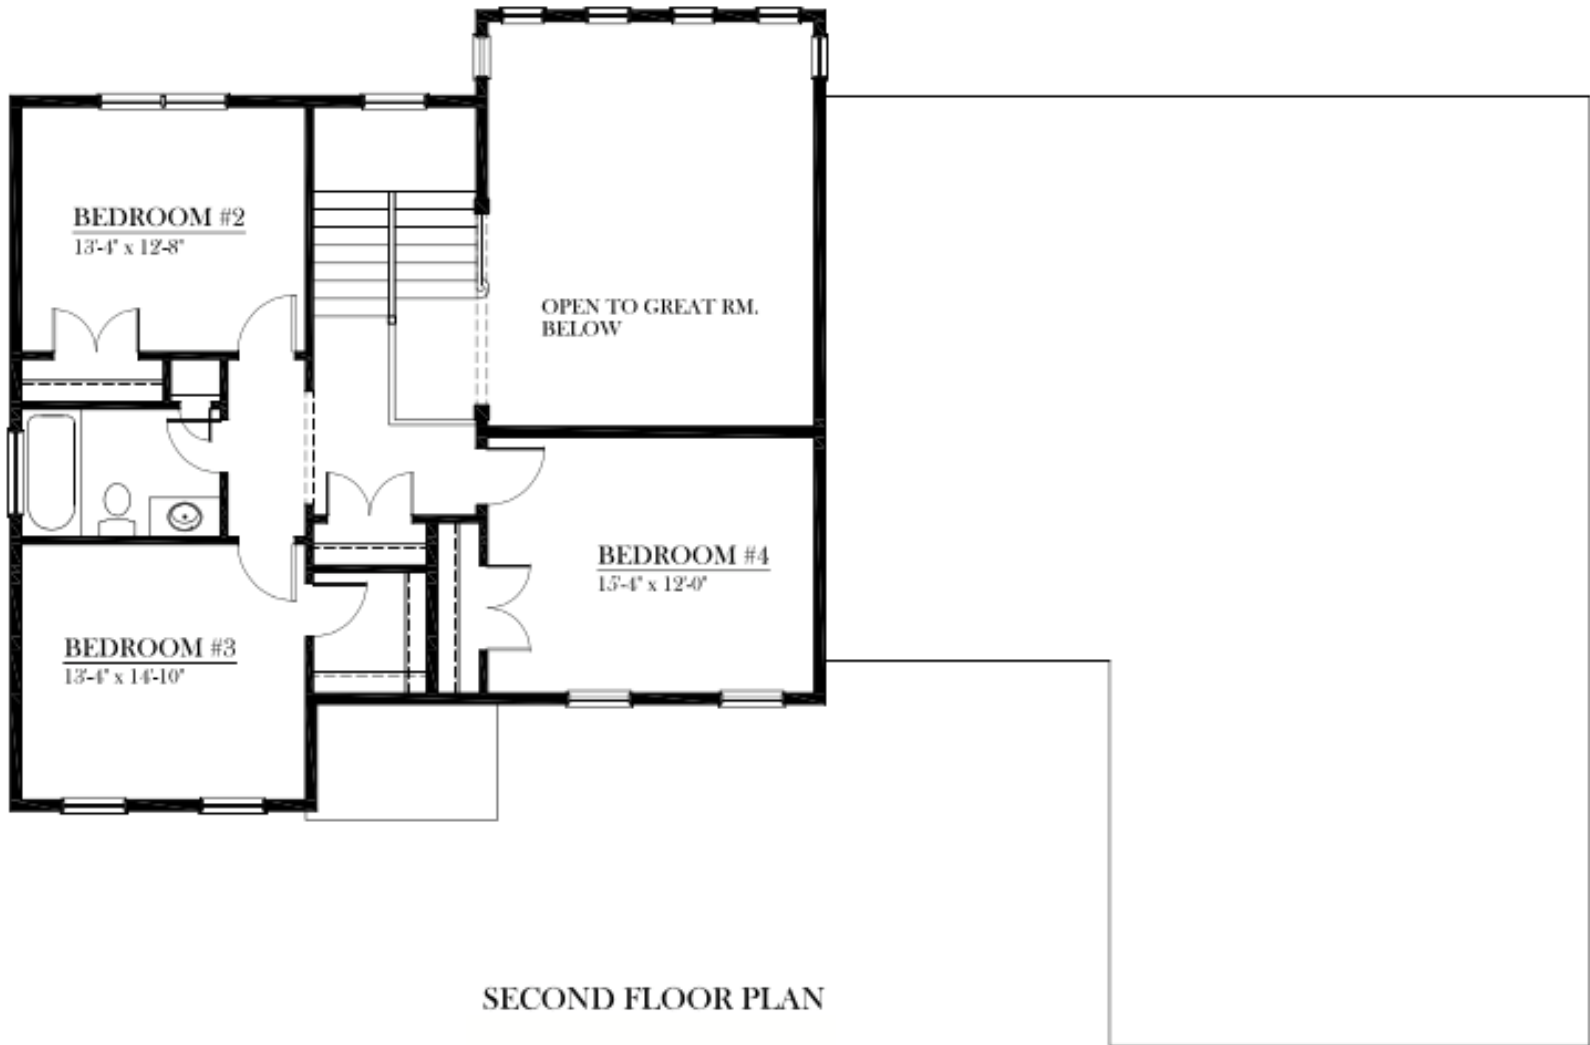

The Harrison Classic

4 bedroom | 2.5 bathroom
2,775 sq. ft.

FIRST FLOOR PLAN

SECOND FLOOR PLAN