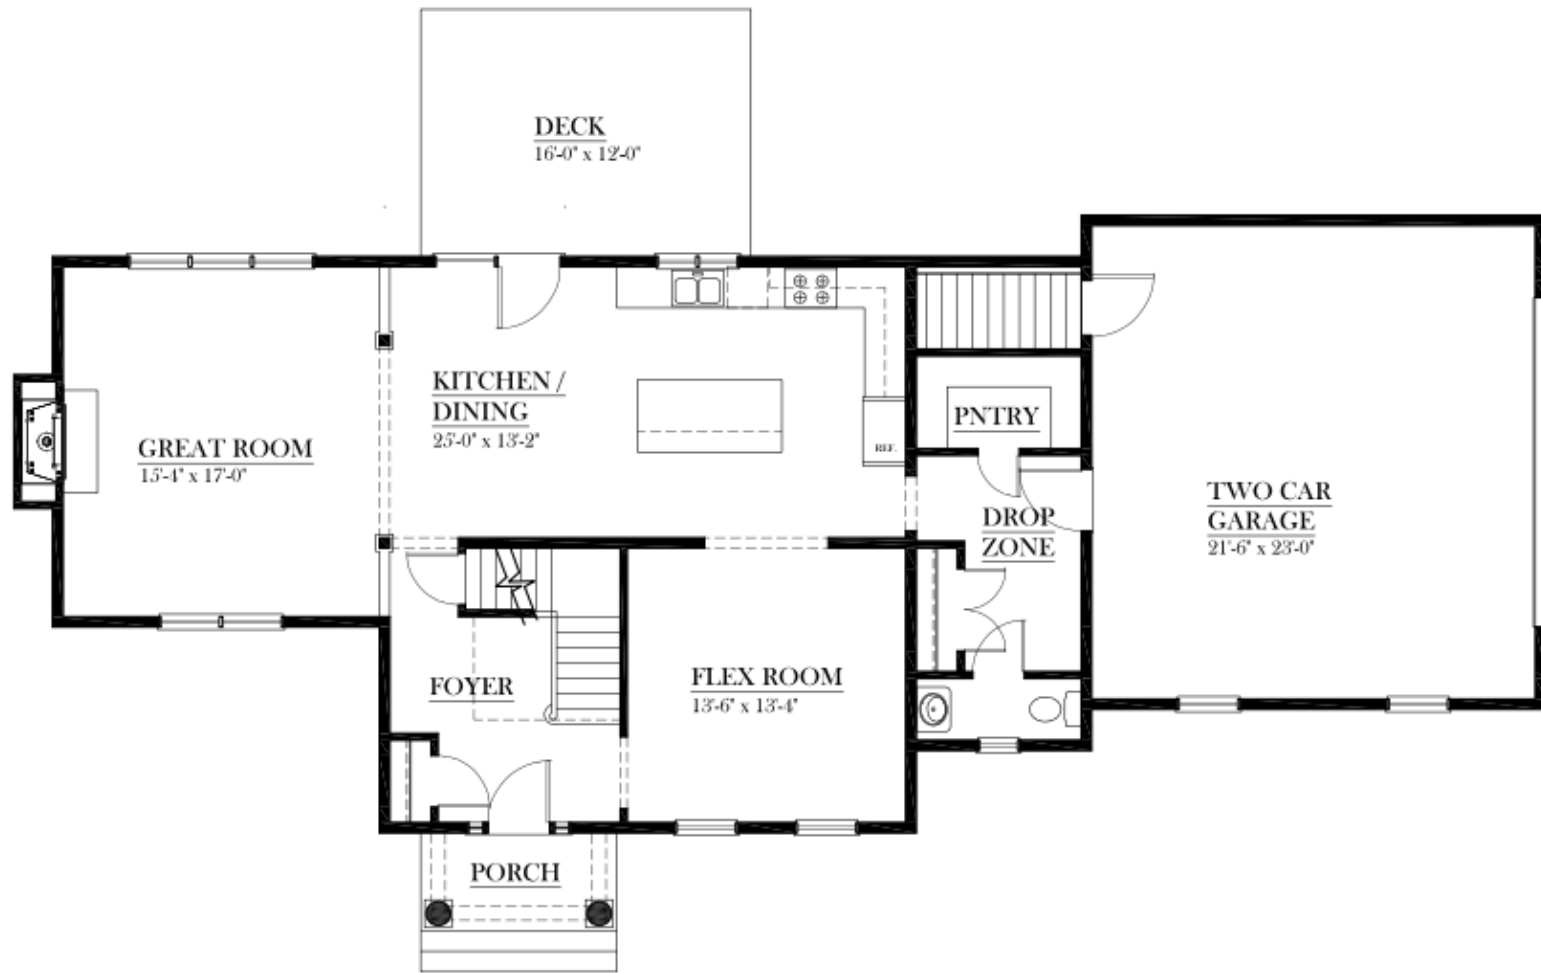

# The Maltby Classic

3 bedroom | 2.5 bathroom  
**2,400 sq. ft.**

FIRST FLOOR PLAN

SECOND FLOOR PLAN