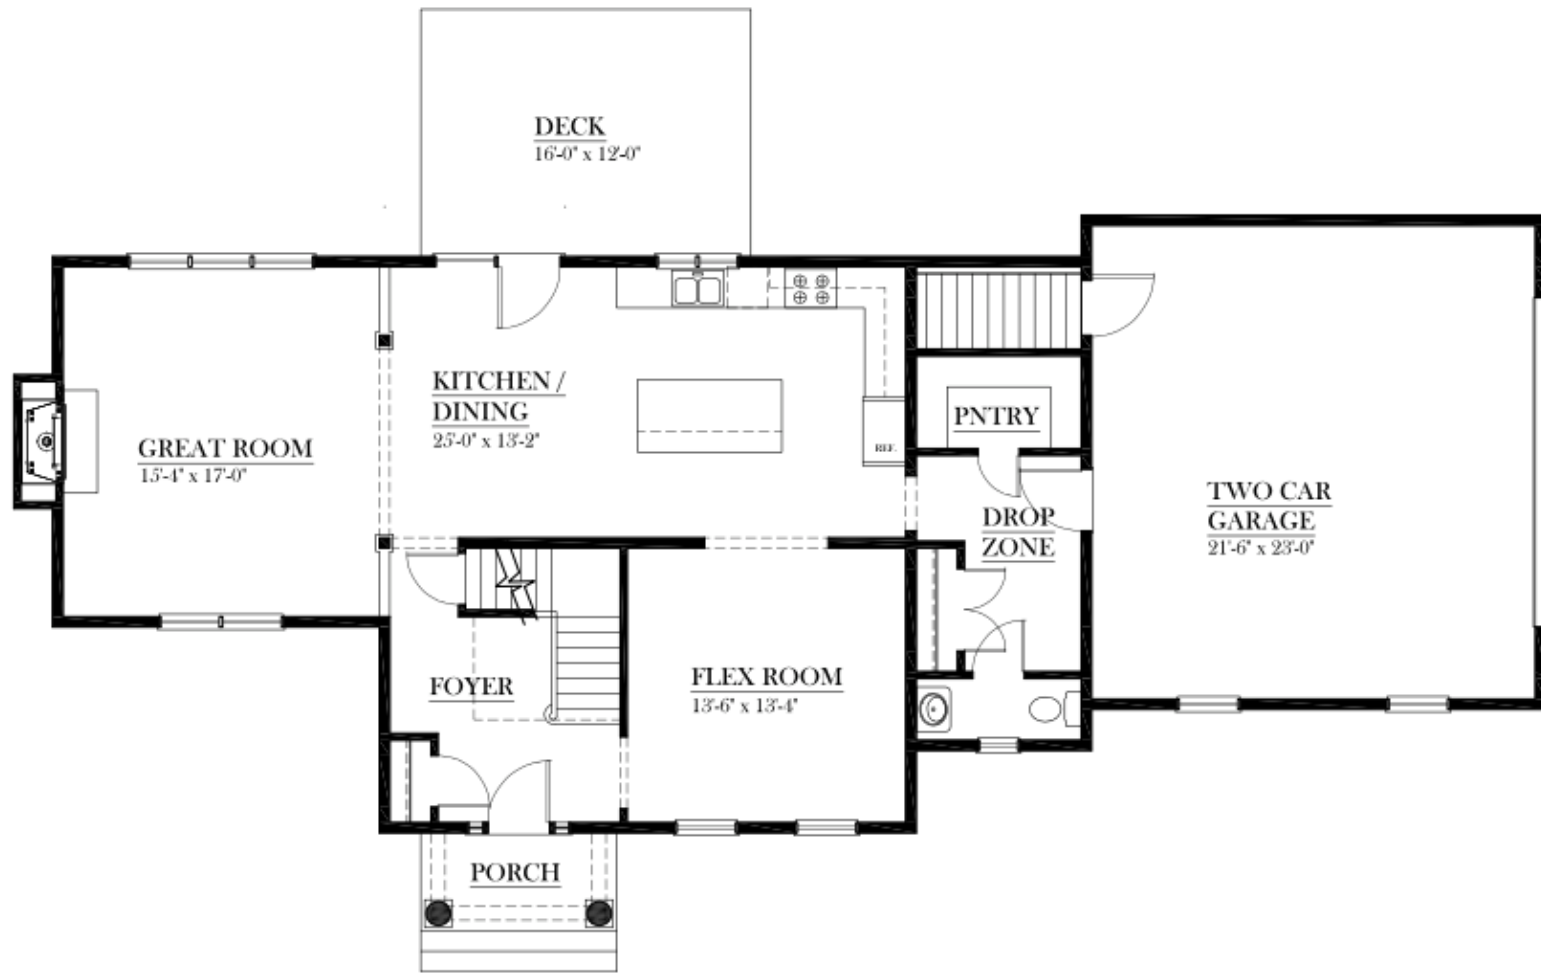

The Maltby Grand

3 bedroom | 2.5 bathroom
2,400 sq. ft.

FIRST FLOOR PLAN

SECOND FLOOR PLAN