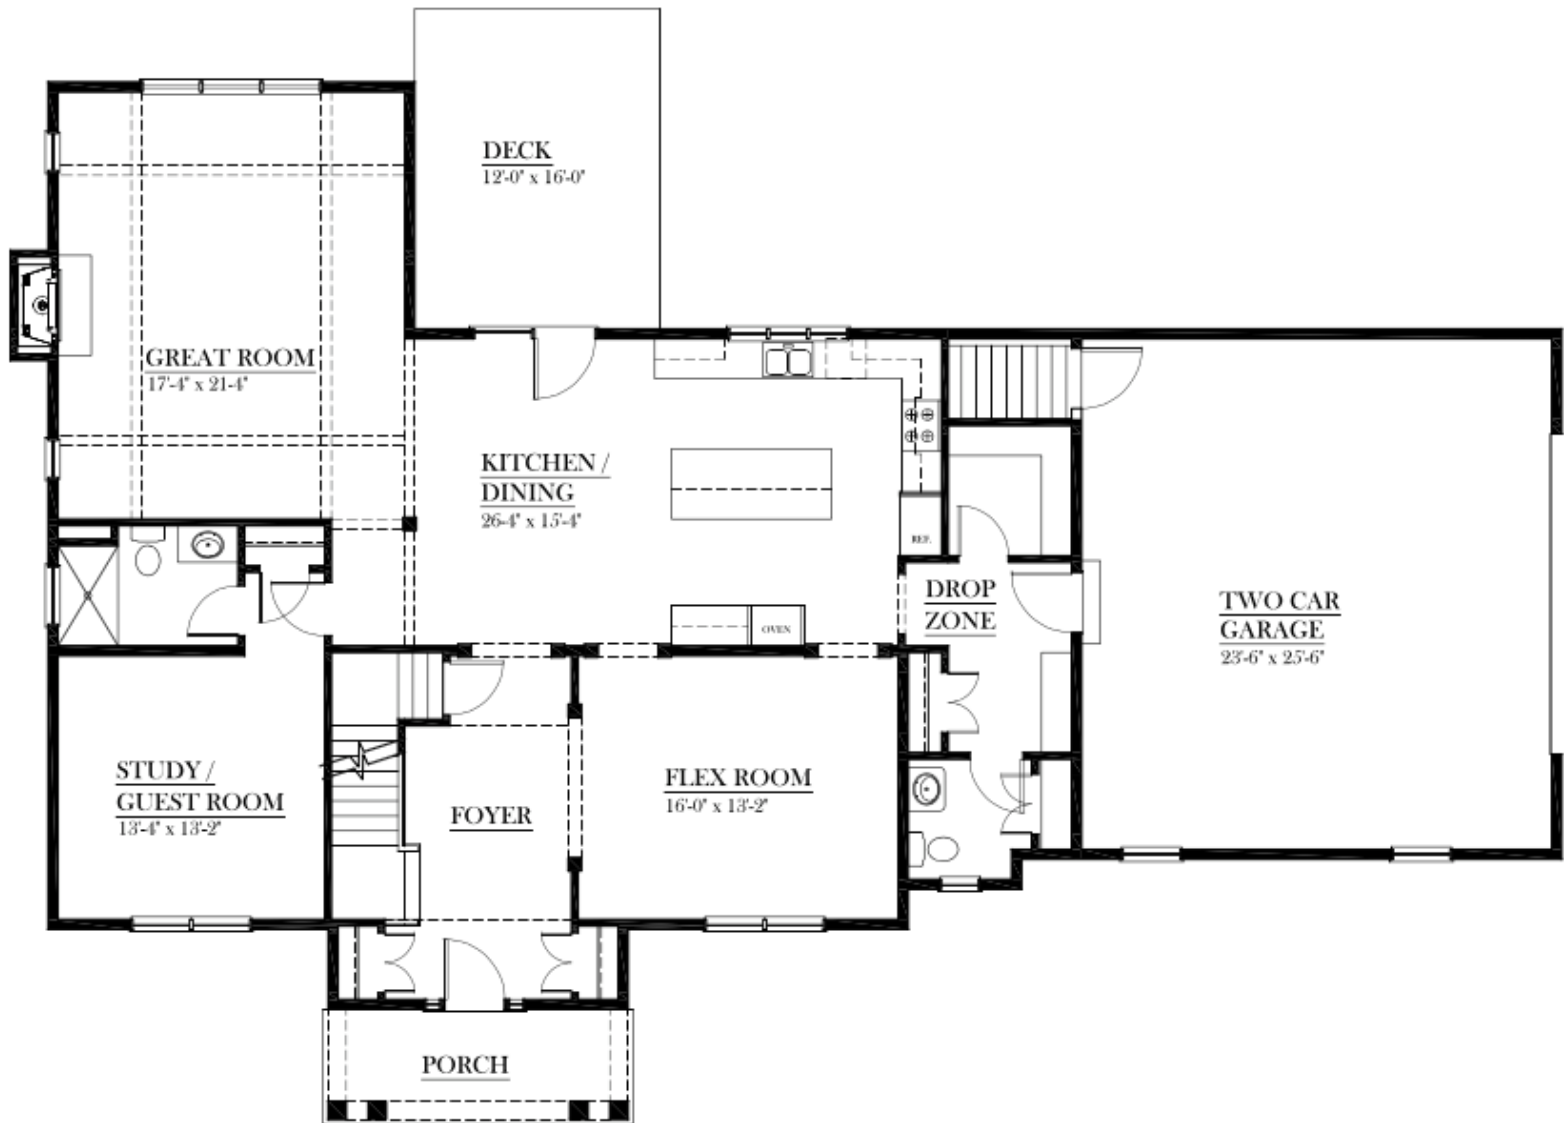

The Totoket Classic

5 bedroom | 3.5 bathroom
3,525 sq. ft.

FIRST FLOOR PLAN

SECOND FLOOR PLAN