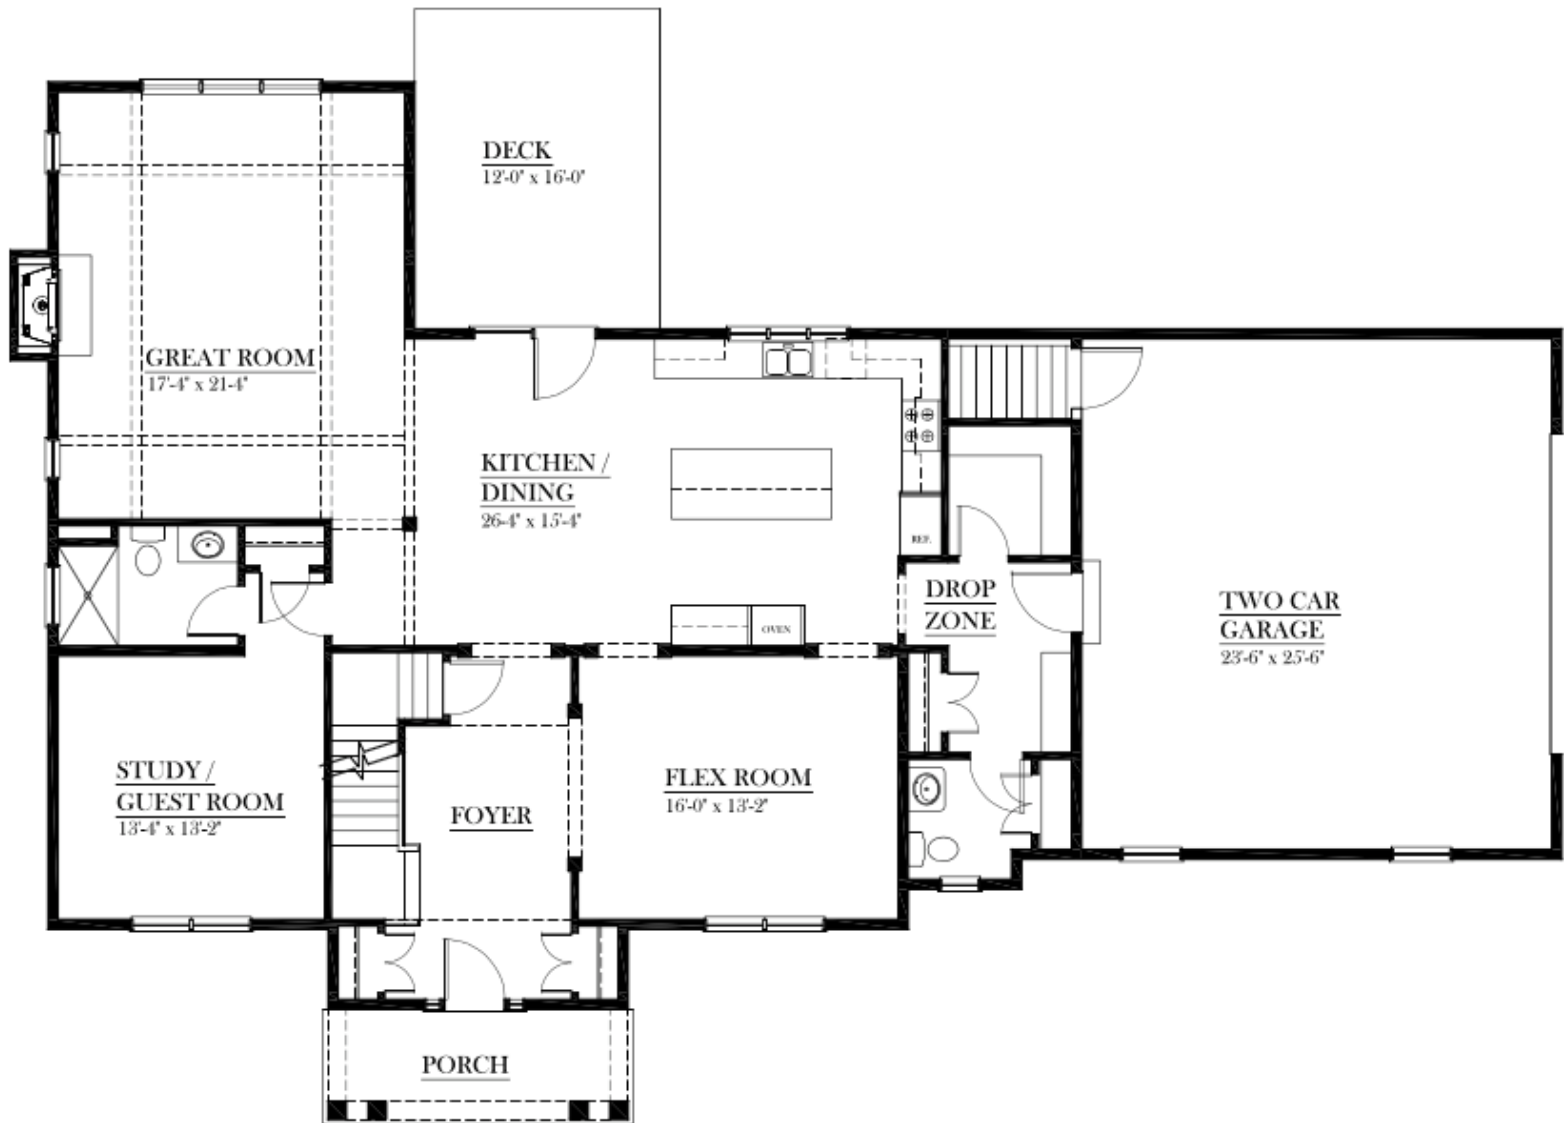

# The Totoket Grand

5 bedroom | 3.5 bathroom  
**3,525 sq. ft.**

FIRST FLOOR PLAN

SECOND FLOOR PLAN