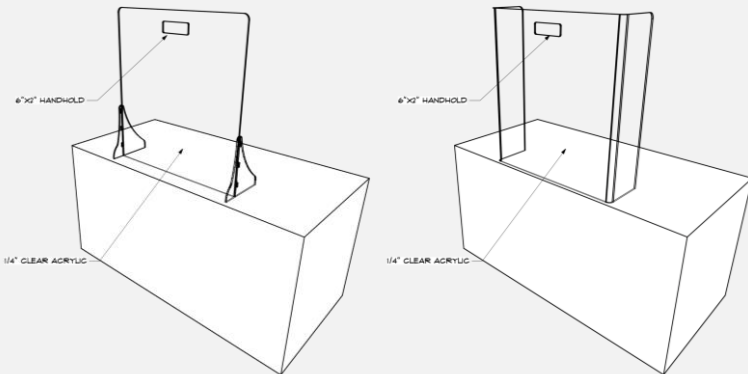

applerock.com
800.478.2324

APPLEAROCK®

Trade Show Displays • Event Marketing • Branded Environments

Where Better Ideas Are Built®