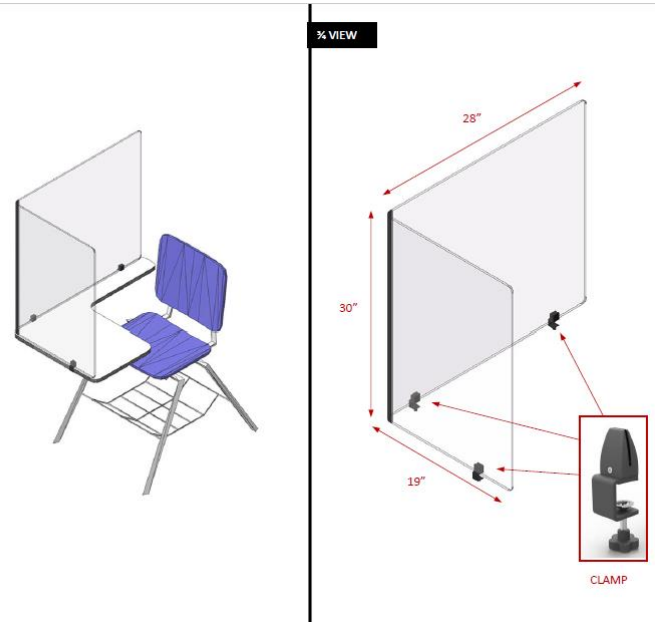

applerock.com
800.478.2324

APPLEAROCK®

Trade Show Displays • Event Marketing • Branded Environments

Where Better Ideas Are Built®