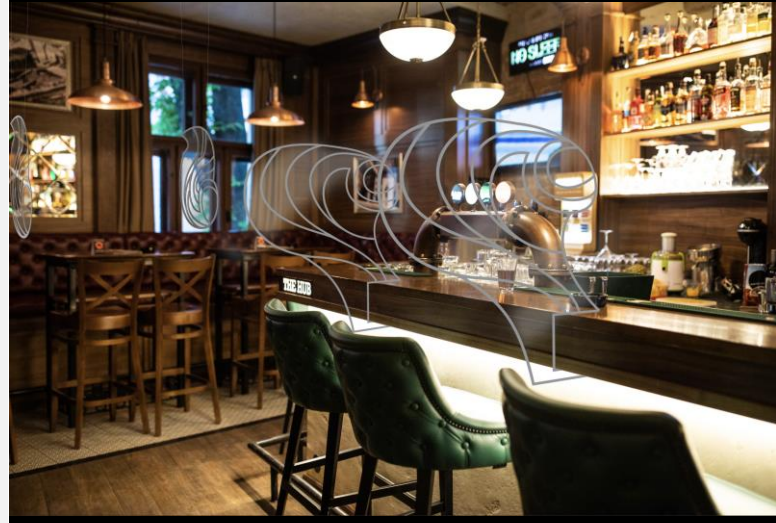

CREATIVE PARTITIONS FOR YOUR RESTAURANT

CREATIVE PARTITIONS FEATURES:

- Custom sizes and shapes available
- Made from sturdy clear acrylic material
- Add branding or creative patterns for thoughtful design
- Permanent, temporary or mobile options:
  - Float mount to check-in desk and bar area
  - Floor standing partitions between tables or suspend them from ceiling
  - Mobile partitions on casters for flexibility

OTHER OPTIONS AVAILABLE:

- Solid graphic panels vs. clear acrylic
- Fabric graphic Panels
- Slat wall panels to hold hooks or shelves
- Frames with wire management, if needed

applerock.com
800.478.2324

APPLEAROCK®

Trade Show Displays • Event Marketing • Branded Environments

Where Better Ideas Are Built®