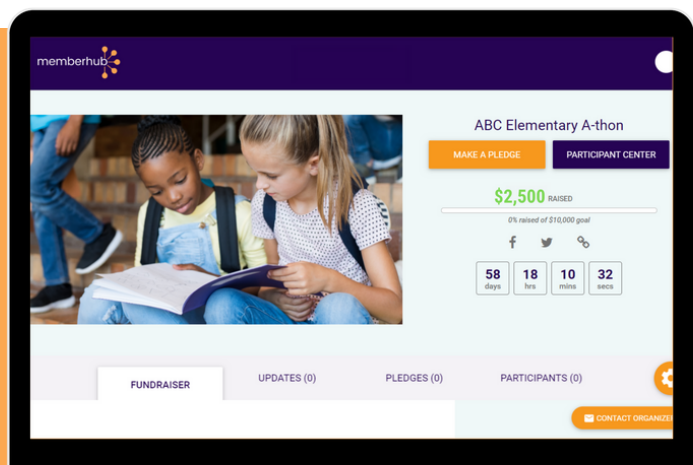

# Boost participation among supporters with your creative a-thon fundraiser

- Take pledges per-lap, per-hour, per-anything.
- Add unlimited participants and manage your goals and donations from a single dashboard.
- Your supporters can choose a per-unit pledge or flat donation.
- When your a-thon ends, the platform automatically charges your supporters.