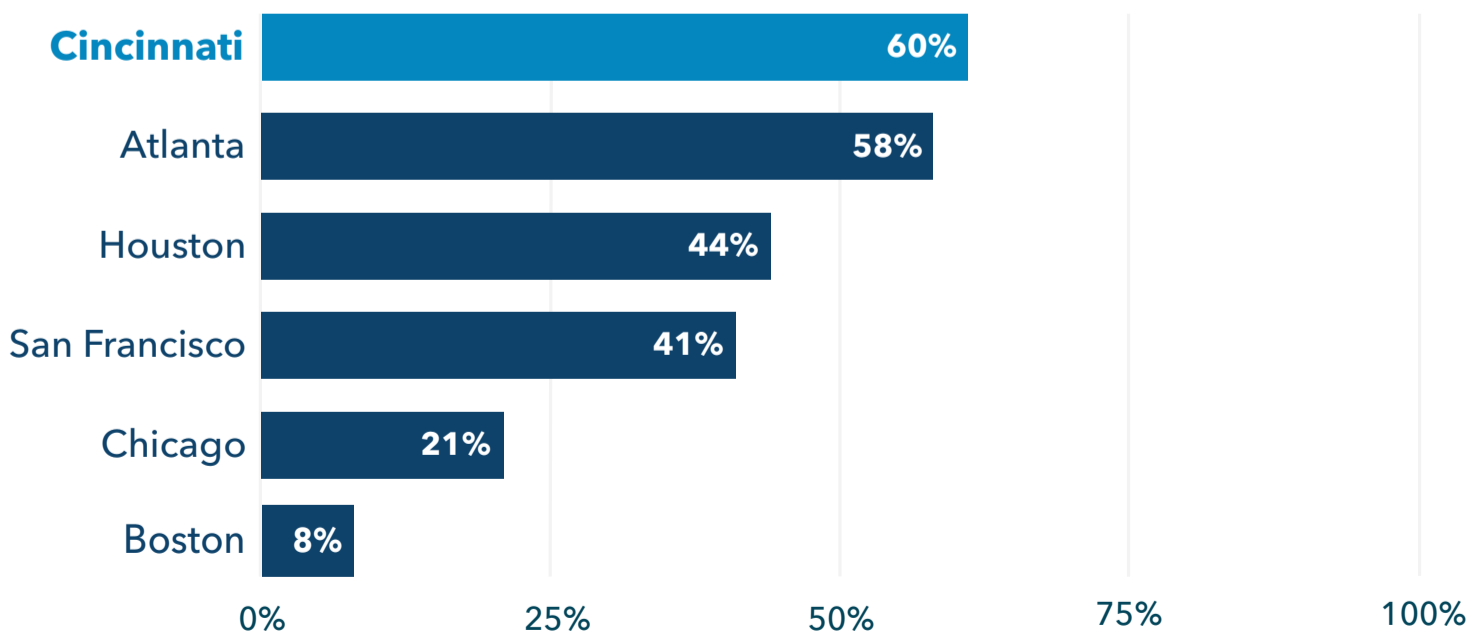

FIBER

WHY THE WIRES THAT DELIVER YOUR INTERNET ARE IMPORTANT

FIBER

VS

CABLE

Currently available

250-2,000 Mbps

Download Speeds

Currently available

200-940 Mbps

Download speeds are important for applications like:

Currently available

100-1,000 Mbps

Upload Speeds

Currently available

10-35 Mbps

Upload speeds are important for applications like:

Cincinnati Bell's fiber investment by the numbers

$1 Billion

amount Cincinnati Bell has spent to build out our fiber network, including FTTH

60%

of Greater Cincinnati homes and businesses have fiber to their premises

10,000+

miles of fiber-optic cable installed by Cincinnati Bell throughout the region

Greater Cincinnati is now one of the most fiber-dense regions in the nation

Cincinnati fiber coverage data is sourced from direct provider reporting. All other fiber coverage data is sourced from FCC Form 477 filings and cross-validated through BroadbandNow with private datasets and direct provider reporting.