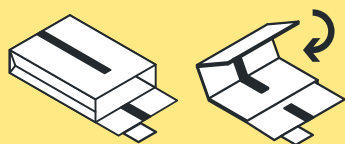

Congrats!

Your order has been delivered using RePack, a packaging designed to be returned.

HAPPY WITH YOUR PRODUCT? RETURN REPACK ONLY

Return empty RePack for free to the nearest post box.

①

Check that your RePack is empty. Fold and close it with the velcro. Larger RePacks need to be folded in three.

②

Make sure that the RePack return address is visible, and drop the empty RePack into your nearest post box – for free!

OR

WANT TO RETURN YOUR PRODUCT?

Use RePack to return products to the store.

①

Pack the products to be returned in RePack. Close it tightly with the velcro.