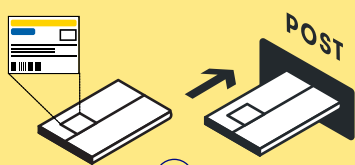

Congrats!

Your order has been delivered using RePack, a packaging designed to be returned.

HAPPY WITH YOUR PRODUCT? RETURN REPACK ONLY

Return empty RePack for free to the nearest post box.

①

Check that your RePack is empty. Fold and close it with the velcro. Larger RePacks need to be folded in three.

②

Make sure that the RePack return address is visible, and drop the empty RePack into your nearest post box – for free!

OR

WANT TO RETURN YOUR PRODUCT?

Use RePack to return products to the store.

①

Pack the products to be returned in RePack. Close it tightly with the velcro.