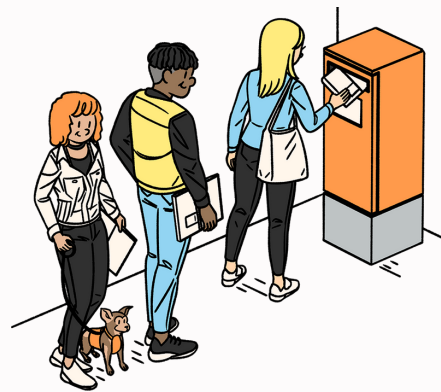

Congrats!

Your order has been delivered using RePack, a packaging designed to be returned.

HAPPY WITH YOUR PRODUCT? RETURN REPACK ONLY

Return empty RePack for free to the nearest post box.

①

Check that your RePack is empty. Fold and close it with the velcro. Larger RePacks need to be folded in three.

②

Make sure that the RePack return address is visible, and drop the empty RePack into your nearest post box – for free!

OR

WANT TO RETURN YOUR PRODUCT?

Use RePack to return products to the store.

①

Pack the products to be returned in RePack. Close it tightly with the velcro.