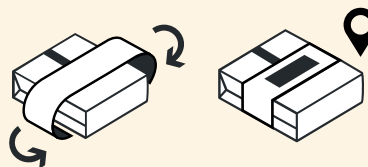

Congrats!

Your order has been delivered using RePack, a packaging designed to be returned.

HAPPY WITH YOUR PRODUCT? RETURN REPACK ONLY

Return empty RePack for free to the nearest post box.

①

Check that your RePack is empty. Fold and close it with the velcro. Larger RePacks need to be folded in three.

②

Make sure that the RePack return address is visible, and drop the empty RePack into your nearest post box – for free!

OR

WANT TO RETURN YOUR PRODUCT?

Use RePack to return products to the store.

①

Pack the products to be returned in RePack. Close it tightly with the velcro.

②

Seal the package with tape. Please follow your store's instructions for product returns. Return the package to the indicated drop point.

Why RePack needs to be returned? ♥

Returned RePacks will be reused for future deliveries, reducing waste and CO2 emissions big time. It is great for the environment and easy too!