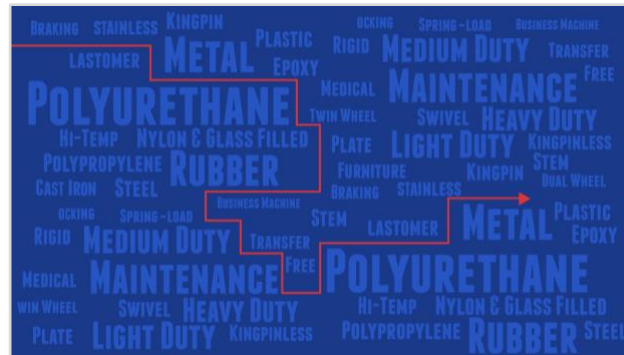

5.2 is comprised of the industry's leading manufacturers of casters; wheels; and industrial trailer, platform and towline trucks.

GRAPHIC: Logo shifts to the side. Text boxes and small examples of each of these areas pop in

Visual of each of the categories with an image at the text boxes animate

5.3 These experts not only supply wheel and caster solutions to virtually every major manufacturing and distribution sector worldwide -

GRAPHIC: Location markers with wheel and caster graphic drop down onto the world map

Section	Scripting	Visual Production	Production Notes
---------	-----------	-------------------	------------------

6.1 they also set global standards for caster quality and specifications.

CAMERA: Zoom into one of the American location markers.

GRAPHIC: Animate on ANSI logo

6.2 With more than 900 years of combined manufacturing, design and application experience - they are your best resource for navigating the complex world of wheels and casters.