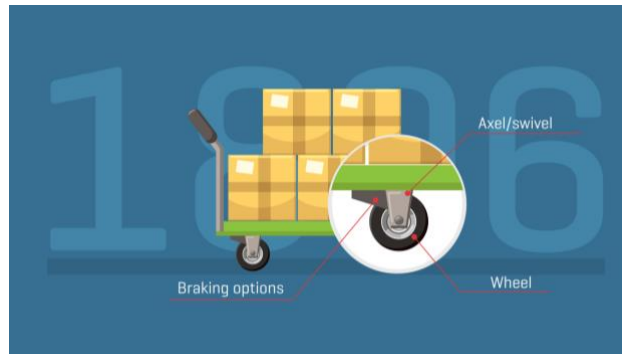

Section	Scripting	Visual Production	Production Notes
---------	-----------	-------------------	------------------

2.1 In 1896 the wheel was joined by a bracket to create a new innovation - the caster.

GRAPHIC: Wheel and caster merge together with a “click”

BACKGROUND: 1896 text low opacity

2.2 The complete caster includes the wheel itself, bearings and swiveling or braking options.

GRAPHIC: Dolly animates on attaching itself to the wheel and caster. Magnified circle focuses in on wheel and caster. Show arrows leading to the caster that say - axel/swivel, brake options, and wheel.