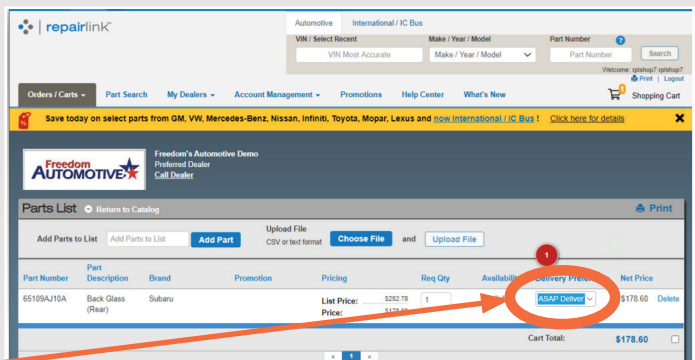

Add dealer name/logo here

repairlinkSM

NEW
INTRODUCING
delivernowSM

A **NEW** on-demand delivery option
for your parts orders!

**We want to make sure you get the right
OEM parts – and fast!**

To get parts to you quickly, we are now offering a **NEW** delivery option
when you order through RepairLinkShop.com.

What do you need to do?

It's easy! Simply order OEM parts
through RepairLinkShop.com.
Take advantage of our fast, same day
delivery option. When you place your
order, let us know in the "Delivery
Preference" menu that you need
"ASAP Delivery."