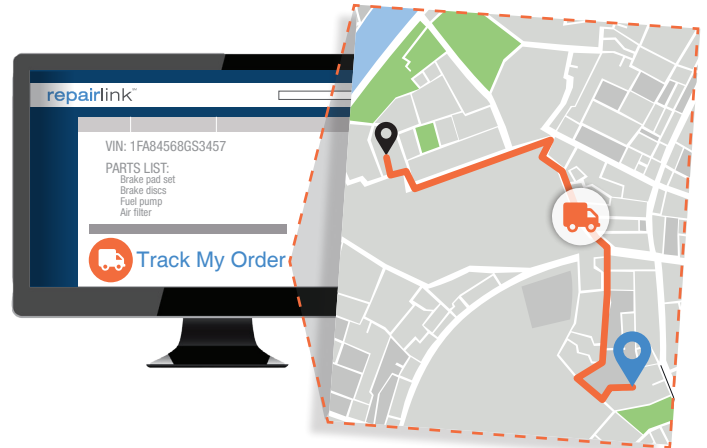

Add dealer name/logo here

repairlinkSM

NEW
INTRODUCING
delivernowSM

A **NEW** on-demand delivery option
for your parts orders!

**We want to make sure you get the right
OEM parts – and fast!**

To get parts to you quickly, we are now offering a **NEW** delivery option
when you order through RepairLinkShop.com.

What do you need to do?

It's easy! Simply order OEM parts
through RepairLinkShop.com.
Take advantage of our fast, same day
delivery option. When you place your
order, let us know in the "Delivery
Preference" menu that you need
"ASAP Delivery."

Right Part. Right Place. Right Time.®

4205 Highlander Parkway, Richfield, OH 44286 | 1.888.776.5792 | OEConnection.com

OEC[®]