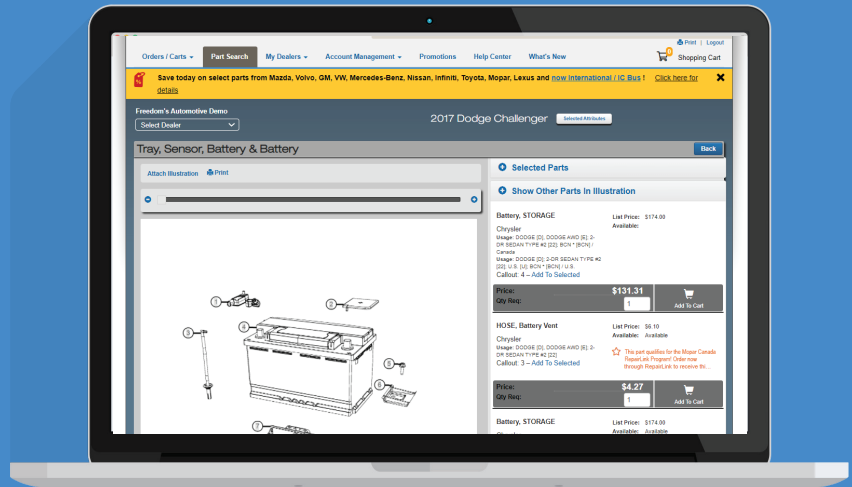

Free to your repair shop,
RepairLinkSM delivers a
complete electronic OE
parts ordering system
online with ease.

Not only do you have access to our dealership pricing and inventory availability; you can also view illustrations and technical diagrams of 23 OEMs, making **RepairLinkShop.com** a valuable resource for your shop.

Order parts from us, online 24/7, at no additional cost!

- VIN-based parts look-up
- 24/7 Online ordering with preferred dealerships
- Best-in-class part illustrations and technical diagrams
- Real-time online order updates
- Tablet, mobile, and multi-browser friendly