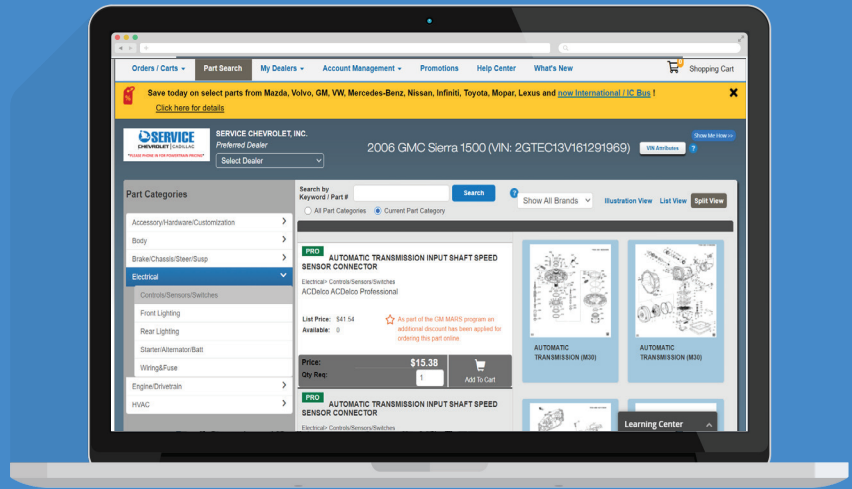

Free to your repair shop, RepairLinkSM delivers a complete electronic OEM parts ordering system online with ease.

Not only do you have access to our dealership pricing and inventory availability; you can also view illustrations and technical diagrams of over 22 OEMs, making **RepairLinkShop.com** a valuable resource for your shop.

Order parts from us, online 24/7, at no additional cost!

- VIN-based parts look-up
- 24/7 Online ordering with preferred dealerships
- Best-in-class part illustrations and technical diagrams
- Real-time online order updates
- Tablet, mobile, and multi-browser friendly