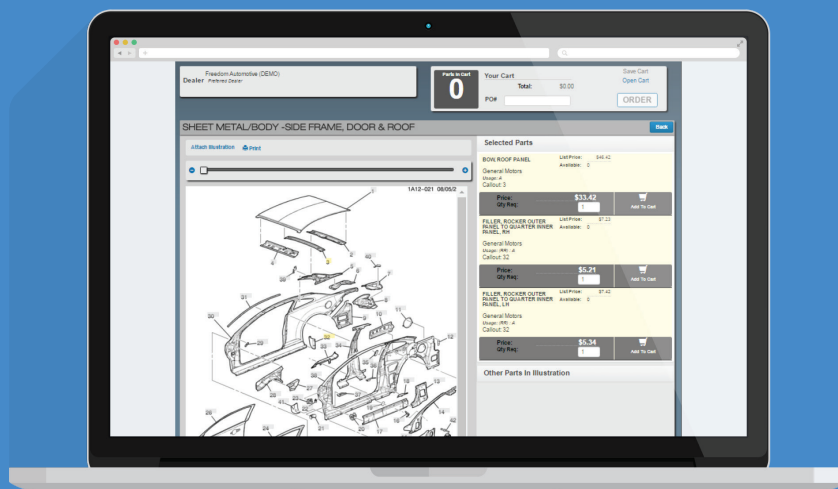

# Free to your repair shop, RepairLink<sup>SM</sup> delivers a complete electronic OE parts ordering system online with ease.

Not only do you have access to our dealership pricing and inventory availability; you can also view illustrations and technical diagrams of over 22 OEMs, making **RepairLinkShop.com** a valuable resource for your shop.

## Order parts from us, online 24/7, at no additional cost!

- VIN-based parts look-up
- 24/7 Online ordering with preferred dealerships
- Best-in-class part illustrations and technical diagrams
- Real-time online order updates
- Tablet, mobile, and multi-browser friendly