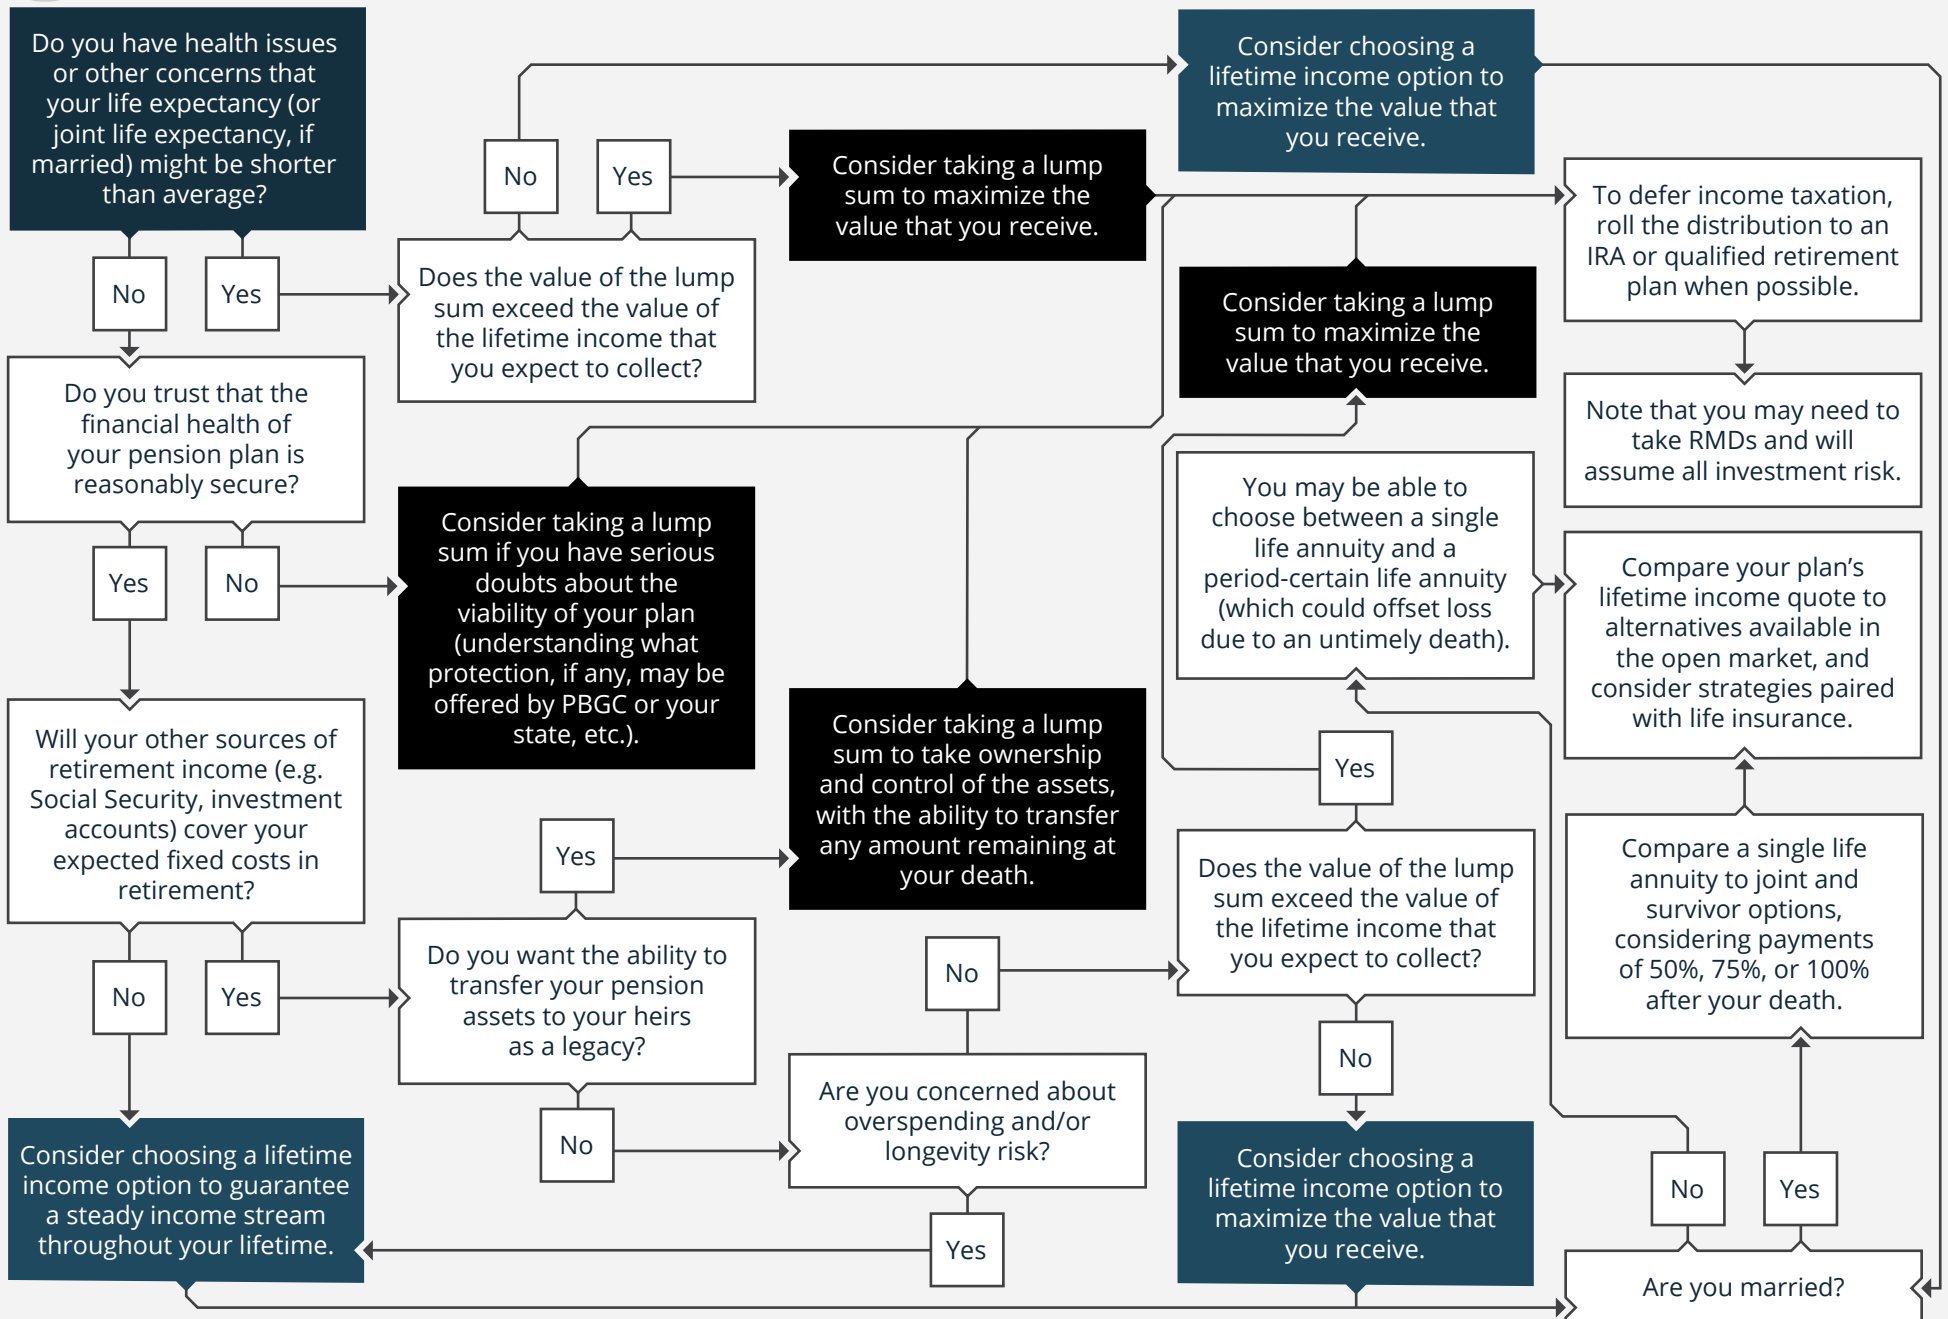

Start Here

Kyle Walters - The Personal CFO

10000 North Central Expressway Suite 700 Dallas, TX 75231
info@atlaswa.com | 214.238.4380 | www.atlaswealthadvisors.com