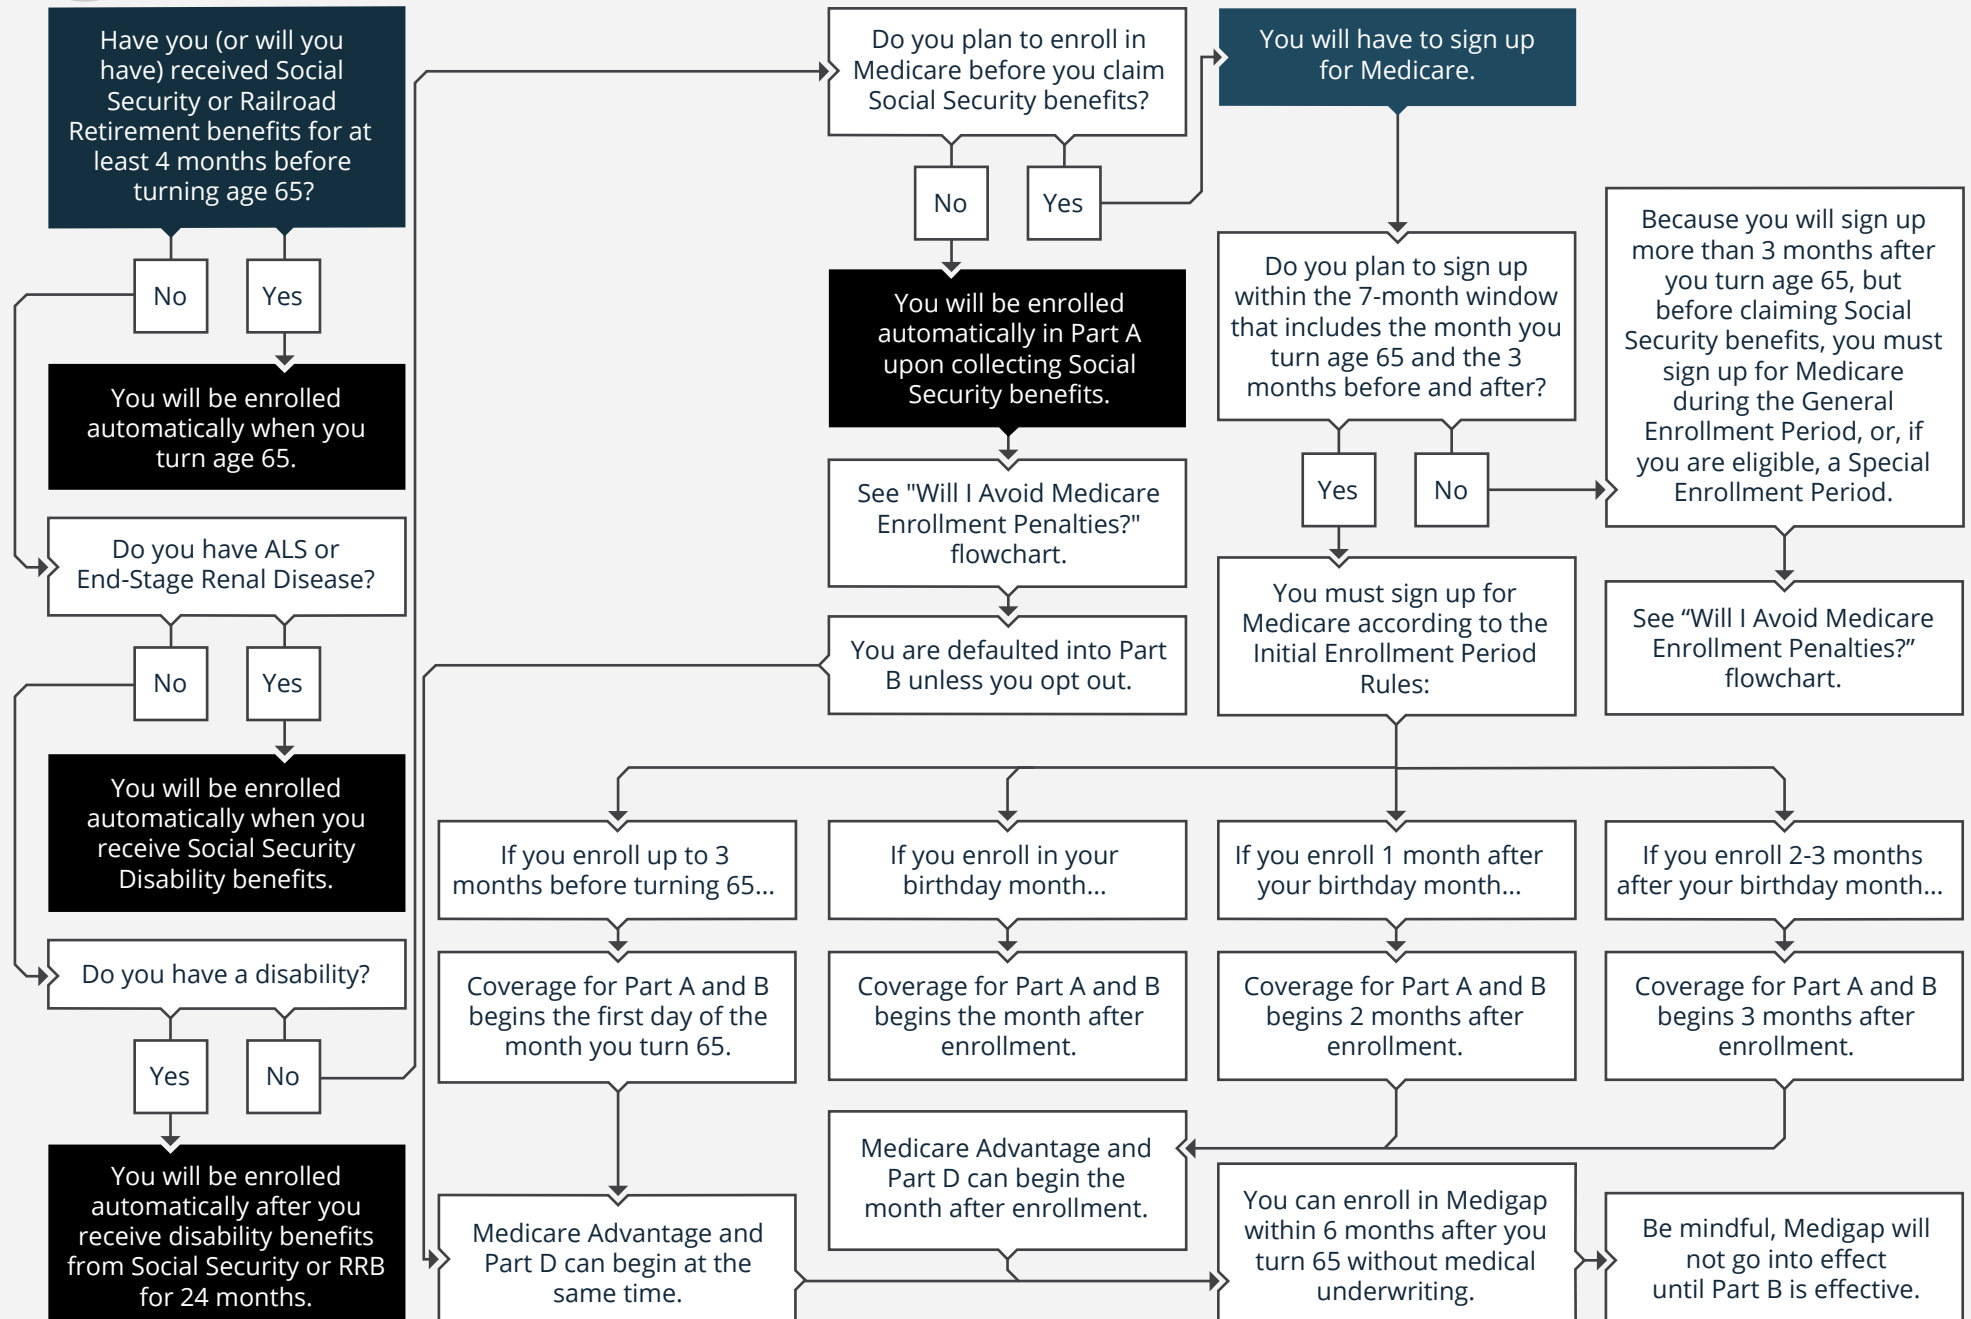

Start Here

Kyle Walters - The Personal CFO

10000 North Central Expressway Suite 700 Dallas, TX 75231
info@atlaswa.com | 214.238.4380 | www.atlaswealthadvisors.com