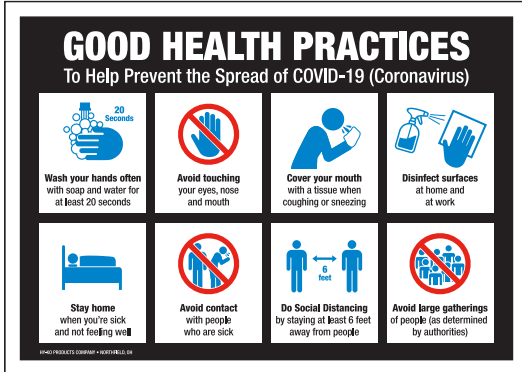

COVID-19 Signs

Business Signs to Inform the Public and Protect Employees

14" x 10" Heavy-Duty Polystyrene Safety Sign

- Heavy duty durable plastic sign.
- Medium size plastic sign can be easily mounted in windows or on doors for best visibility.
- Plastic sign for use in employee or customer areas near bathrooms or public spaces.

20323

20324

Item	Description	UPC	Width	Height	Pack Qty	Drop Ship Cost Each	Retail
20323	Good Health Practices	0-29069-15070-9	14"	10"	5	\$2.51	\$5.99
20324	Limit Per Customer	0-29069-15071-6	14"	10"	5	\$2.51	\$5.99