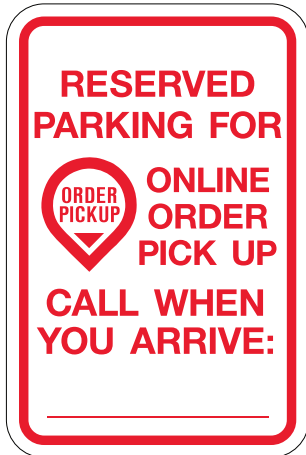

COVID-19 Signs

Business Signs to Inform the Public and Protect Employees

14" x 10" Heavy-Duty Polystyrene Safety Sign

- Heavy duty durable plastic sign.
- Medium size plastic sign can be easily mounted in windows or on doors for best visibility.
- Plastic sign for use in employee or customer areas near bathrooms or public spaces.

20323

20324

Item	Description	UPC	Width	Height	Pack Qty	Drop Ship Cost Each	Retail
20323	Good Health Practices	0-29069-15070-9	14"	10"	5	\$2.51	\$5.99
20324	Limit Per Customer	0-29069-15071-6	14"	10"	5	\$2.51	\$5.99

12" x 14" Aluminum Outdoor Sign

- Help customers know where to park for order pickup.
- Heavy duty weather-resistant aluminum sign, pre-drilled for mounting.

HW-104

6" x 10" Plexiglass Sign

- Place in bathroom to remind employees and customers
- Sturdy Plexiglass construction for long-lasting life