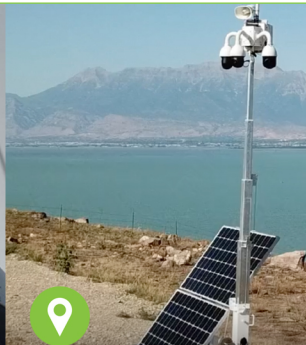

WHY LIVEVIEW TECHNOLOGIES?

RAPID DEPLOYMENT

You don't need to rip up current infrastructure for top-of-the-line security. Instead, place our cameras where you want them and set them up in 30 minutes or less.

CUSTOMIZABLE

With dozens of camera and sensor options, combined with various mounting options, our entire system is truly customizable to fit your needs.

GO ANYWHERE

Our units require no electricity, wires, or internet. Whether at an oil drilling site, a lonely road, or a crowded parking lot our units can literally be moved and set up anywhere.

ACCESS ANYWHERE

Every unit pairs with the LVT Platform that is available on your mobile device. This means you can manage your surveillance anywhere in the world.