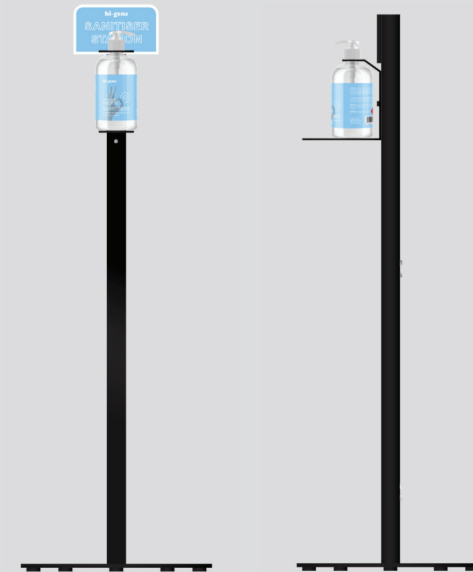

## SANITISER DISPENSER/ APPLICATORS

Wall Mounted Sanitiser Dispenser

Counter Sanitiser Dispenser

Sanitiser Dispenser Stand

# hi-gene

Sensory Hand Sanitiser with LCD Digital Display

WATERPROOF

SHATTERPROOF  
3MM TEMPERED GLASS

METAL PROFILE

**1**  
The border colour shows blue when not in use.

**2**  
The colour of the border transitions to green when sanitiser is dispensing.