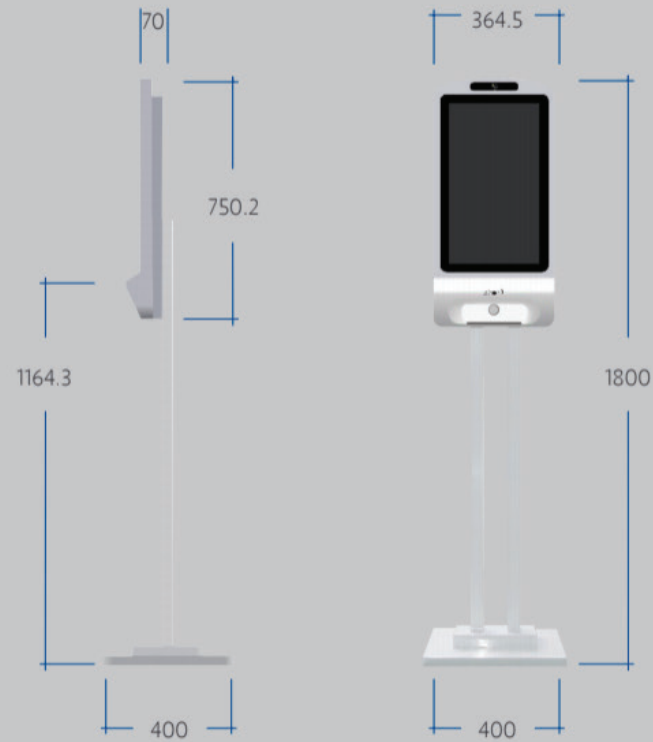

hi-gene

KEY FEATURES

- Android 7.1 Operating System
- Rock-chip RK3288 Quad-core CPU
- 2/4GB DDR3 + 8/16GB Flash
- 802.11 b/g/n Internal WIFI
- 4G / WIFI / WLAN Network Connection
- Remote Management Software
- Portrait & Landscape display mode
- 1080P Display output
- Auto - Dispenser
- Waterproof
- PCAP Touch Screen (Optional)
- Battery (Optional)
- Camera (Optional)
- Free Standing Bracket (Optional)
- Replaceable Drip Trays 5000ML Volume
- Low level Indicator Light for Sanitiser

21.5" Unit Displayed

15.6" Unit Display: 290.9mm W x 1700mm H x 70mm D

Sensory Hand Sanitiser with LCD Digital Display