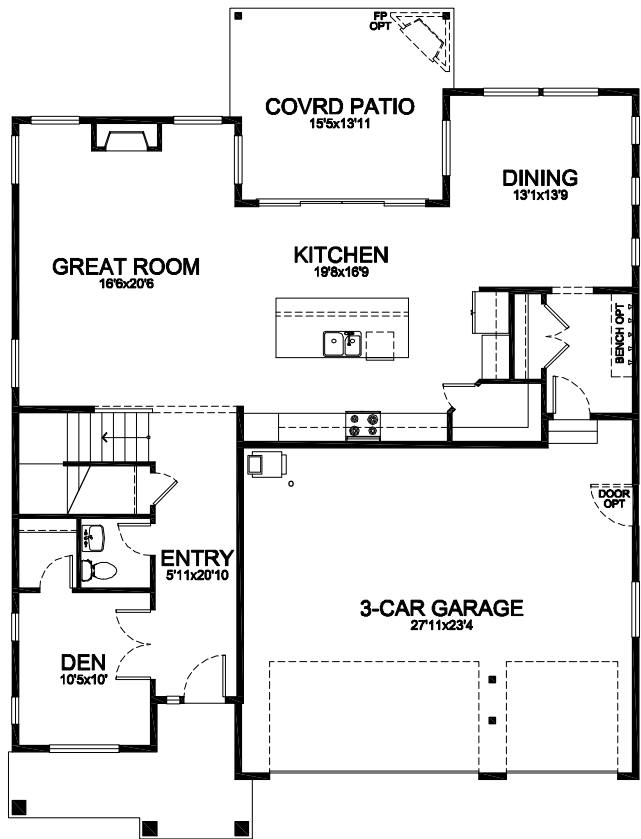

AVALON

2,987 sf
5/8/18

Building Exceptional Homes.

www.RushResidential.com

Reported square footage and floor plans are approximate. Base price does not include options. Plans shown are a general representation of, and may vary from actual constructed floor plan. Standards vary depending on neighborhood. For more information, contact your Rush Residential sales representative. Rush Residential reserves the right to change the floor plan at any time.