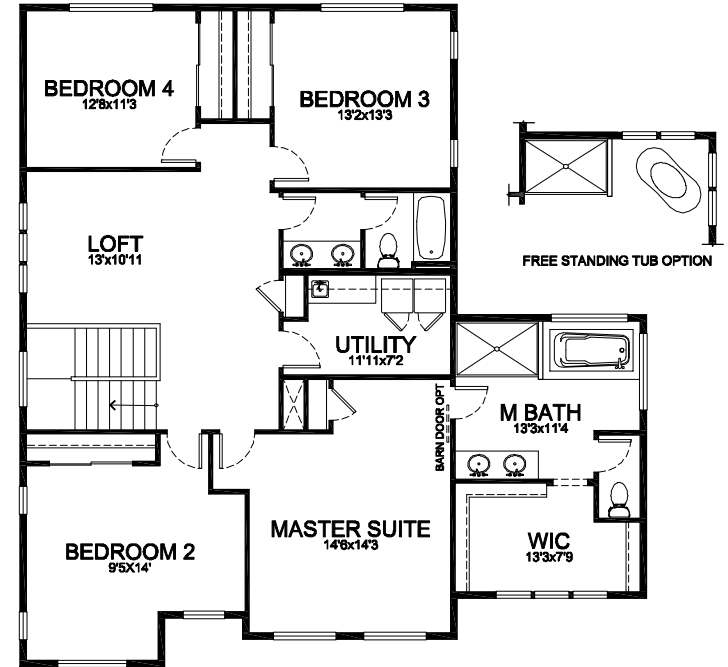

AVALON

2,987 sf
5/8/18

Building Exceptional Homes.

www.RushResidential.com

Reported square footage and floor plans are approximate. Base price does not include options. Plans shown are a general representation of, and may vary from actual constructed floor plan. Standards vary depending on neighborhood. For more information, contact your Rush Residential sales representative. Rush Residential reserves the right to change the floor plan at any time.