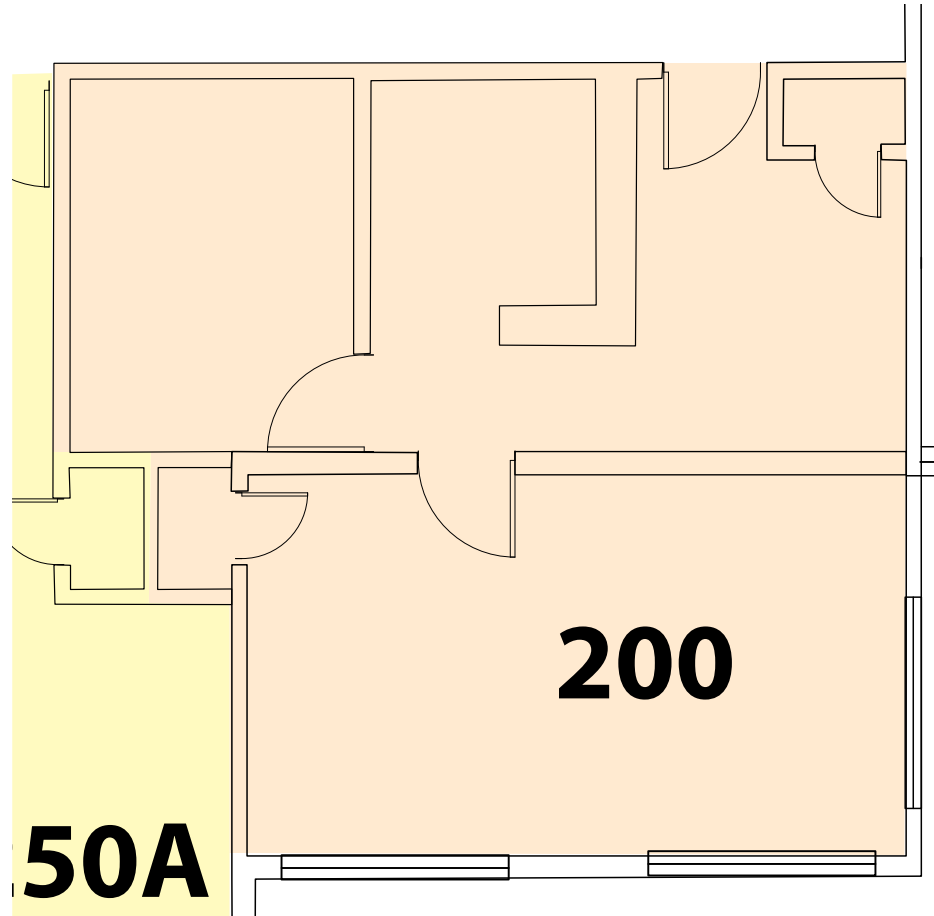

**SOUNDVIEW**

5801 SOUNDVIEW DRIVE, GIG HARBOR

Suite 200 - 650 Rentable Square Feet