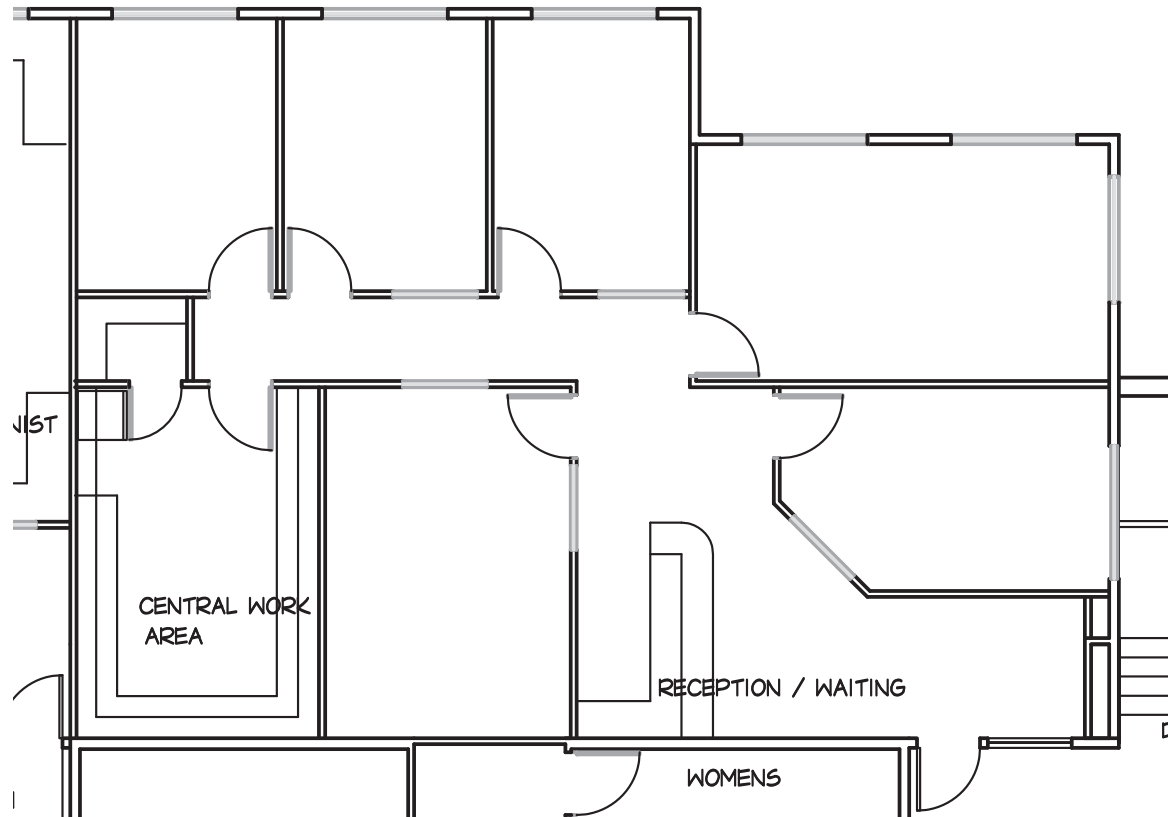

5801 SOUNDVIEW
5801 SOUNDVIEW DRIVE, GIG HARBOR

Suite 201 - 1,734 Rentable Square Feet