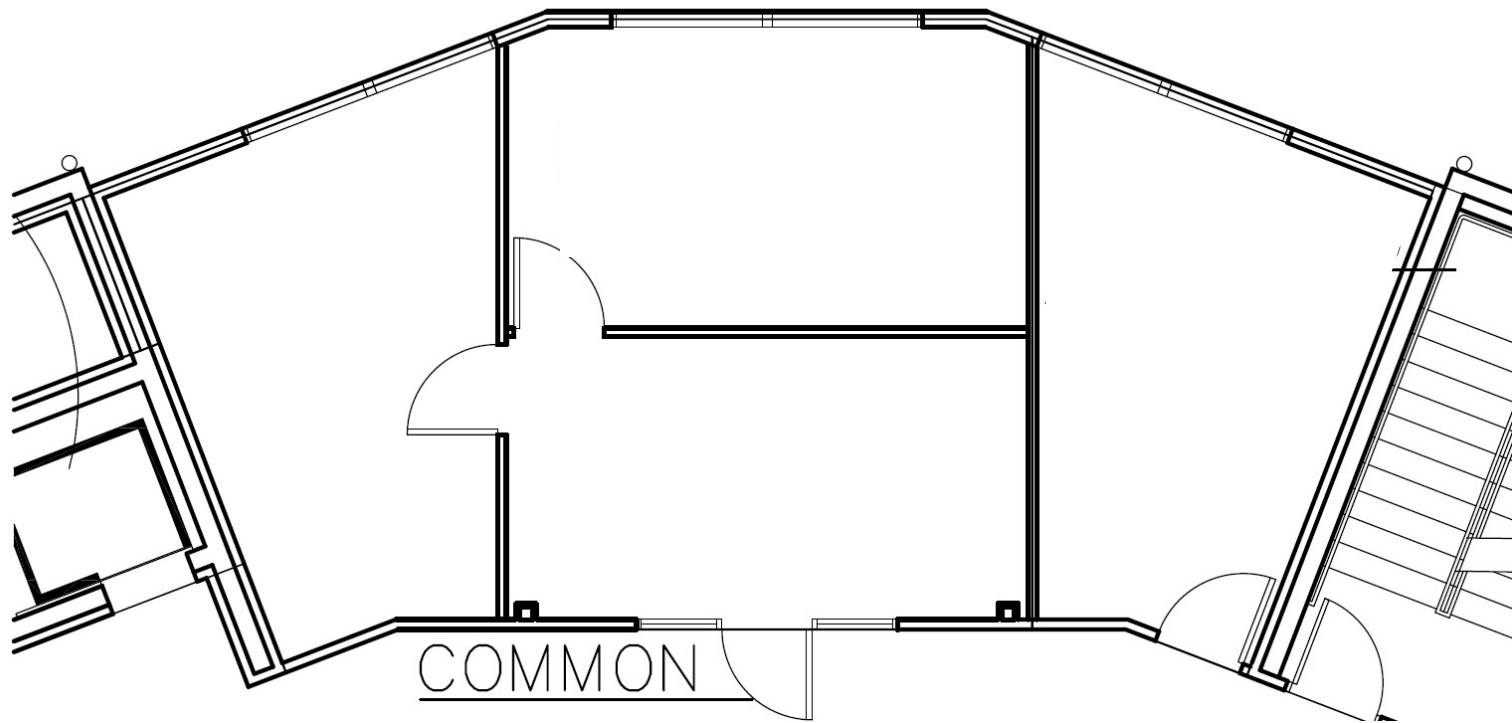

GIG HARBOR PROFESSIONAL CENTER
6625 WAGNER WAY, GIG HARBOR

Suite 350 - 912 Rentable Square Feet