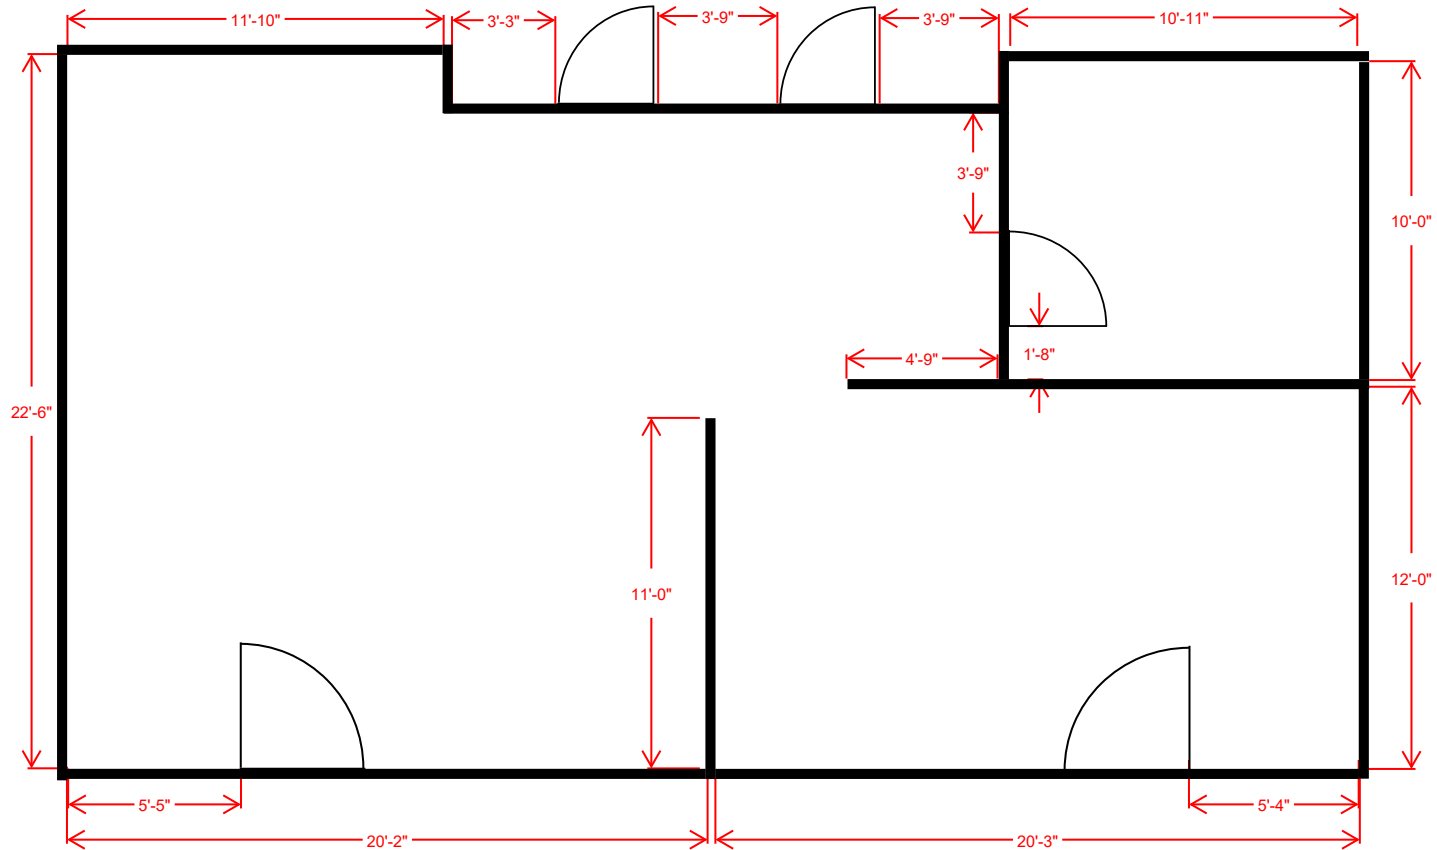

OLYMPIC DRIVE RETAIL
5263 OLYMPIC DRIVE, GIG HARBOR

Suite 5263 - 1,076 Rentable Square Feet