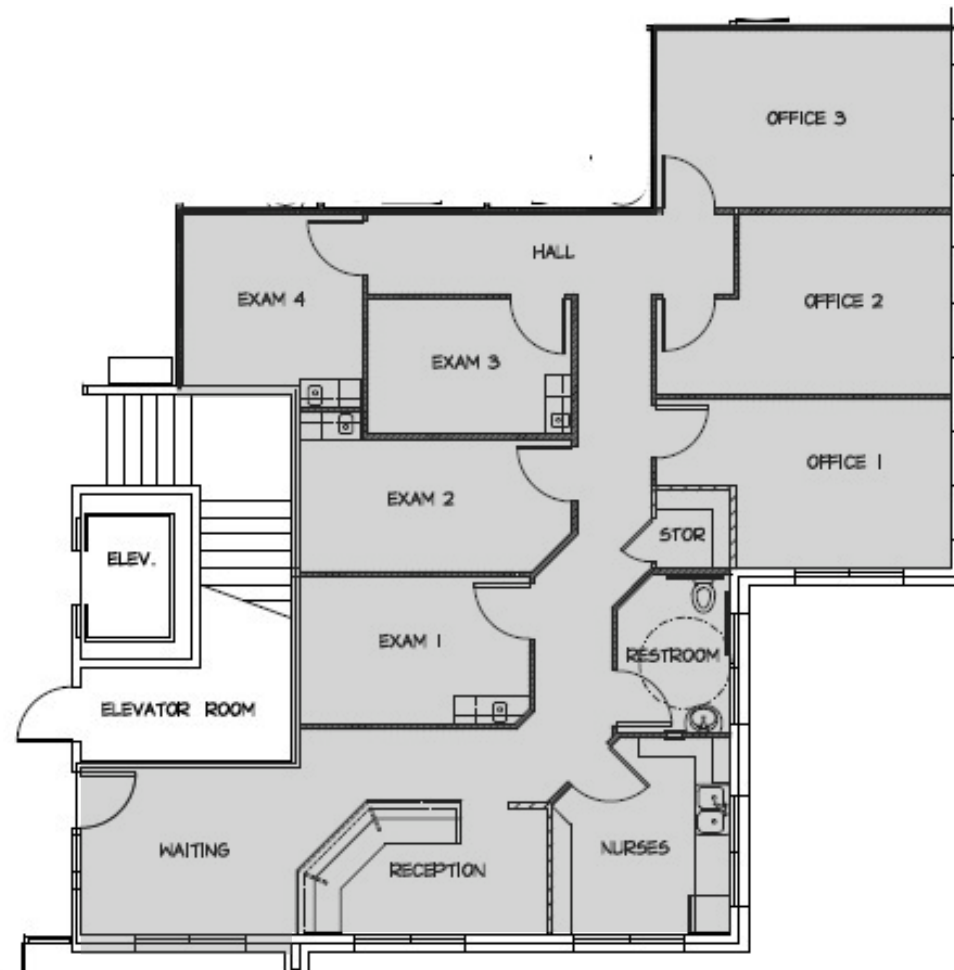

## PEARL PLACE

6002 N WESTGATE BLVD., TACOMA

Suite 160 - 1,786 Rentable Square Feet