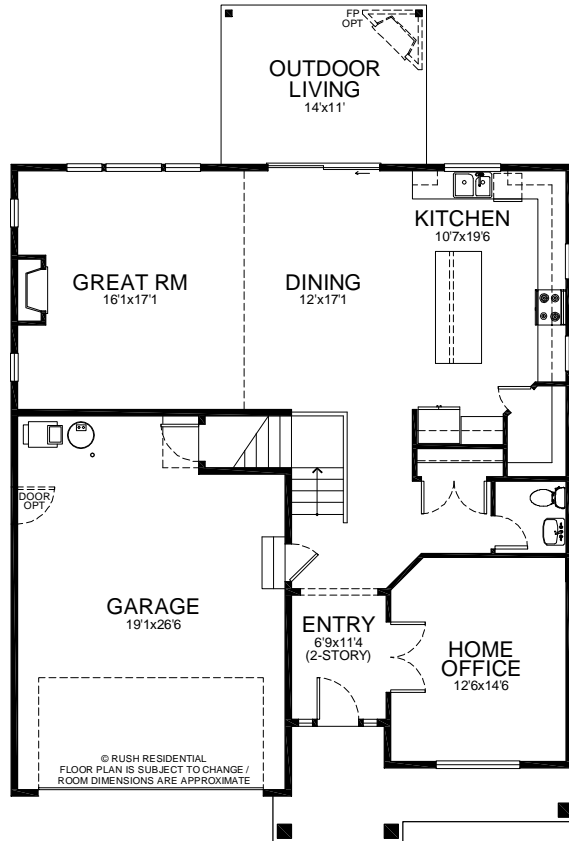

# The Cedar

2,774 sf  
11/11/20

# HERITAGE - GIG HARBOR -

Building Exceptional Homes.  
[www.RushResidential.com](http://www.RushResidential.com)

Reported square footage and floor plans are approximate. Base price does not include options. Plans shown are a general representation of, and may vary from actual constructed floor plan. Standards vary depending on neighborhood. For more information, contact your Rush Residential sales representative. Rush Residential reserves the right to change the floor plan at any time.