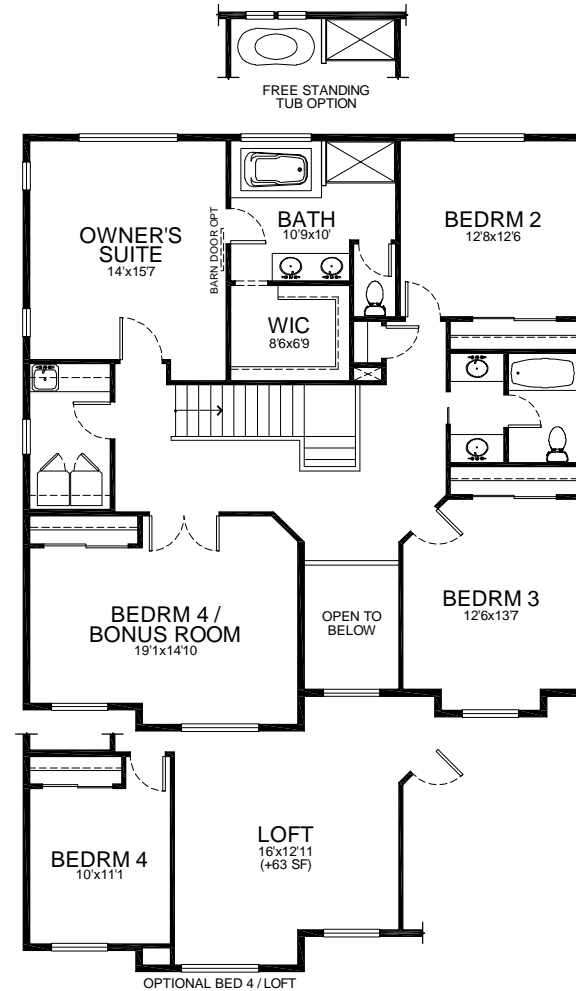

# The Cedar

2,774 sf  
11/11/20

# HERITAGE - GIG HARBOR -

Building Exceptional Homes.  
[www.RushResidential.com](http://www.RushResidential.com)

Reported square footage and floor plans are approximate. Base price does not include options. Plans shown are a general representation of, and may vary from actual constructed floor plan. Standards vary depending on neighborhood. For more information, contact your Rush Residential sales representative. Rush Residential reserves the right to change the floor plan at any time.