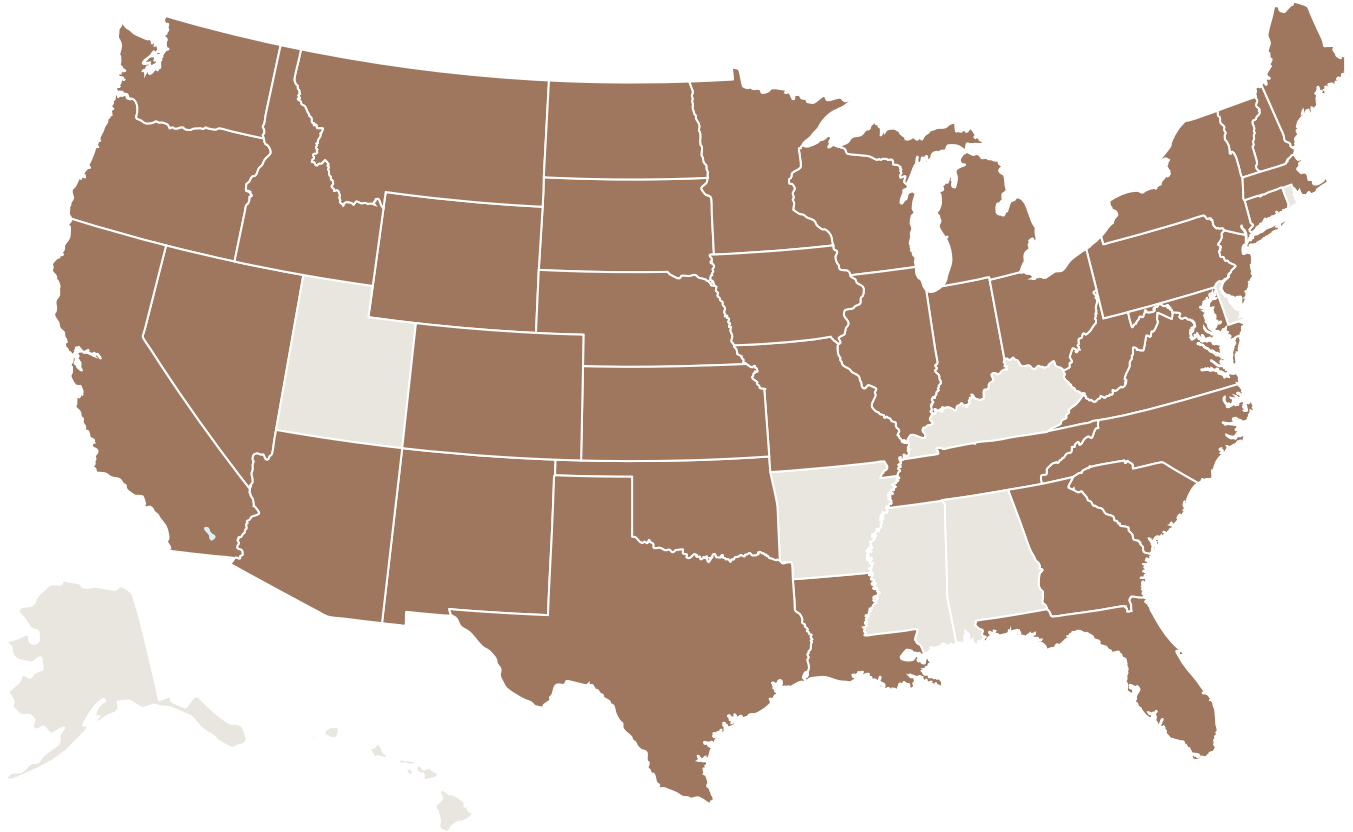

ONE HOPE

SHIPPING INFORMATION

SHIPPING AVAILABLE

AZ, CA, CO, CT, DC, FL, GA, IA, ID, IL, IN, KS, LA, MA, MD, ME, MI, MN, MO, MT, NC, ND, NE, NH, NJ, NM, NV, NY, OH, OK, OR, PA, SC, SD, TN, TX, VA, VT, WA, WI, WV, WY

SHIPPING UNAVAILABLE

AK, AL, AR, DE, HI, KY, MS, RI, UT

We cannot ship internationally to P.O. Boxes

Don't miss a delivery attempt! Once you receive your tracking number, you can use FedEx Hold At Location as an easy and convenient way to pick up your packages from a participating FedEx hold location, like Walgreens!

A fee of \$10 will be applied for all reshipments.

Remember, someone 21+ must always sign for a wine shipment.

General estimated delivery time is 5-7 business days.

The ONEHOPE CE Opportunity is available in the same states where shipping is allowed.

*Shipping rate is based on the # of bottles purchased with your Gift Set

Maximum Case Shipments

Below is a list of state-regulated maximum case volumes that may be shipped to one address per year.

| STATE | MAX CASE QTY | STATE | MAX CASE QTY |
|-------|--------------|-------|--------------|
| AZ | 12 | ND | 36 |
| CA | Unlimited | NE | 12 |
| CO | Unlimited | NH | 12 |
| CT | 24 | NJ | 12 |
| DC | 12 | NM | 24 |
| FL | Unlimited | NV | 200 |
| GA | 12 | NY | 36 |
| IA | Unlimited | OH | 24 |
| ID | 24 | OK | 6 |
| IL | 12 | OR | 24 |
| IN | 24 | PA | 36 |
| KS | 12 | SC | 24 |
| LA* | 12 | SD | 12 |
| MA | 12 | TN | 12 |
| MD | 18 | TX | Unlimited |
| ME** | 12 | VA | 24 |
| MI | Unlimited | VT | 12 |
| MN | 2 | WA | Unlimited |
| MO | 24 | WI | 12 |
| MT | 18 | WV | 24 |
| NC | 24 | WY | 4 |