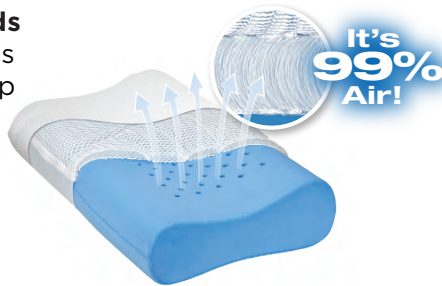

**Sleep
Cool & Dry
on a
Cloud of Air**

**Wake up Feeling
Cool & Refreshed**

- **3-layer ventilated system provides all night cooling relief**

The top layer has thousands of resilient fibers that act as independent springs to keep airflow channels open. This combines with a **hidden layer of 3D Mesh** for cloudlike sleeping comfort to keep sleepers cool and dry.

Ventilated, Contoured Memory Foam provides orthopedic support and promotes air circulation.

Soft, Breathable Cover wicks away moisture.

Excellent for back, side, or stomach sleepers.

- **The famous contour shape supports and aligns the spine for a great night's sleep.**

- **Support lobes come in two heights to provide the perfect support for the neck and head**

**Attractive Package Design
Grabs the
Consumers' Attention**

Stacks, Stands, or Hangs