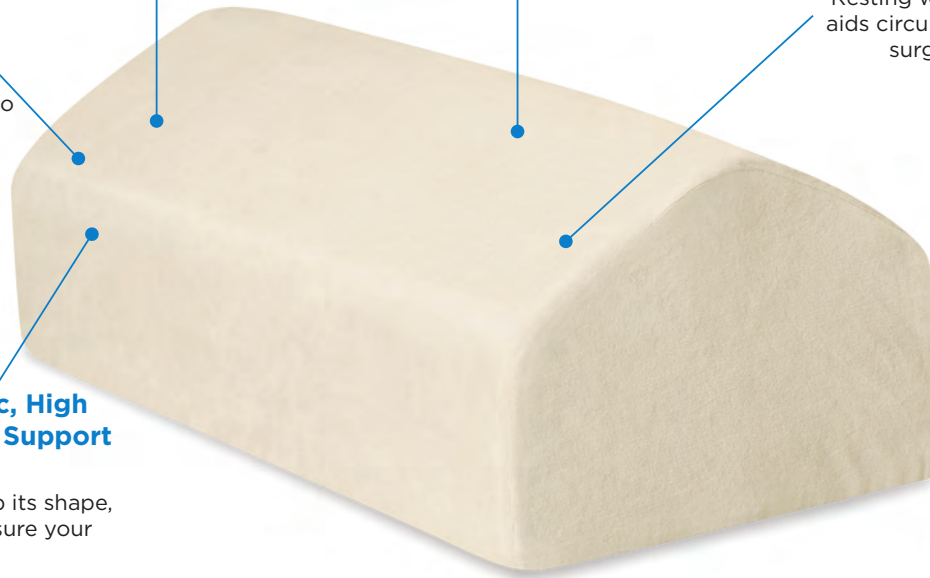

- Elevates knees to a 30 degree angle so joints and muscles can relax, rest and rejuvenate
- Soothes achy knees
- Relaxes tired legs
- Helps increase blood flow to the lower extremities
- Aids in knee surgery recovery
- Constructed of medical grade foam
- Soft, velour cover is zippered, easy to remove, and machine washable

Merchandises Beautifully.

Our packaging is eye catching and informative, allowing potential customers to make a buying decision quickly and easily.

KNEEZUP

Gradual Incline

Elevates knees to a 30° angle so joints and muscles can relax, rest, and rejuvenate.

Soft, Velour Cover

The soft cover has a zipper for easy removal. Machine washable.

Doctor Recommended

Resting with elevated knees aids circulation, and injury or surgery recovery.

Knee Elevation

Helps increase blood flow to the lower extremities.

Hypoallergenic, High Density Medical Support Foam

Firm enough to keep its shape, soft enough to ensure your comfort.

Elevated Knees Reduce Pressure on the Lower Back

Before

Lack of support can cause poor spinal alignment.