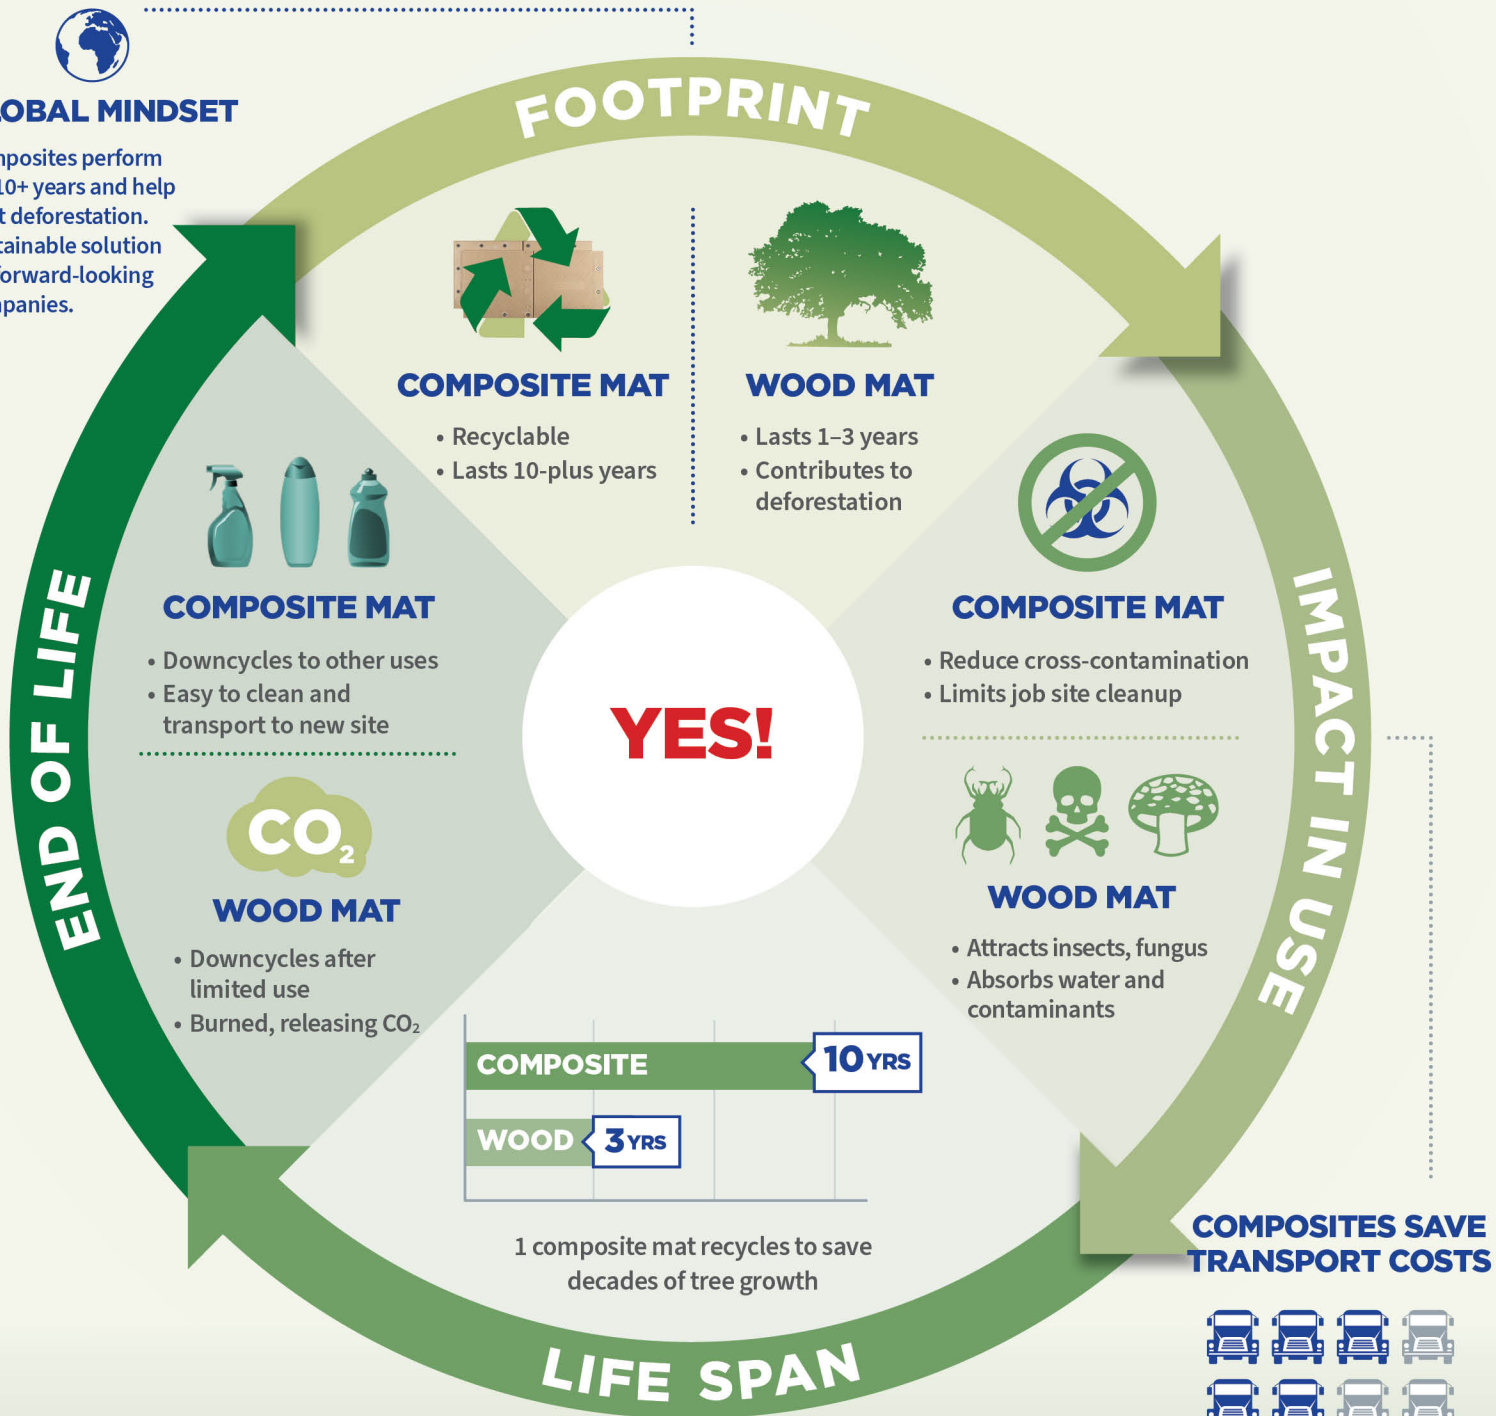

ARE COMPOSITE MATS A SUSTAINABLE OPTION?

Composites can be reused for many years and can be recycled. Wood mats absorb and transfer contaminants, require tree regrowth and don't last as long.

GLOBAL MINDSET

Composites perform for 10+ years and help limit deforestation. Sustainable solution for forward-looking companies.

8AX1 200910 ©2020 Signature Systems