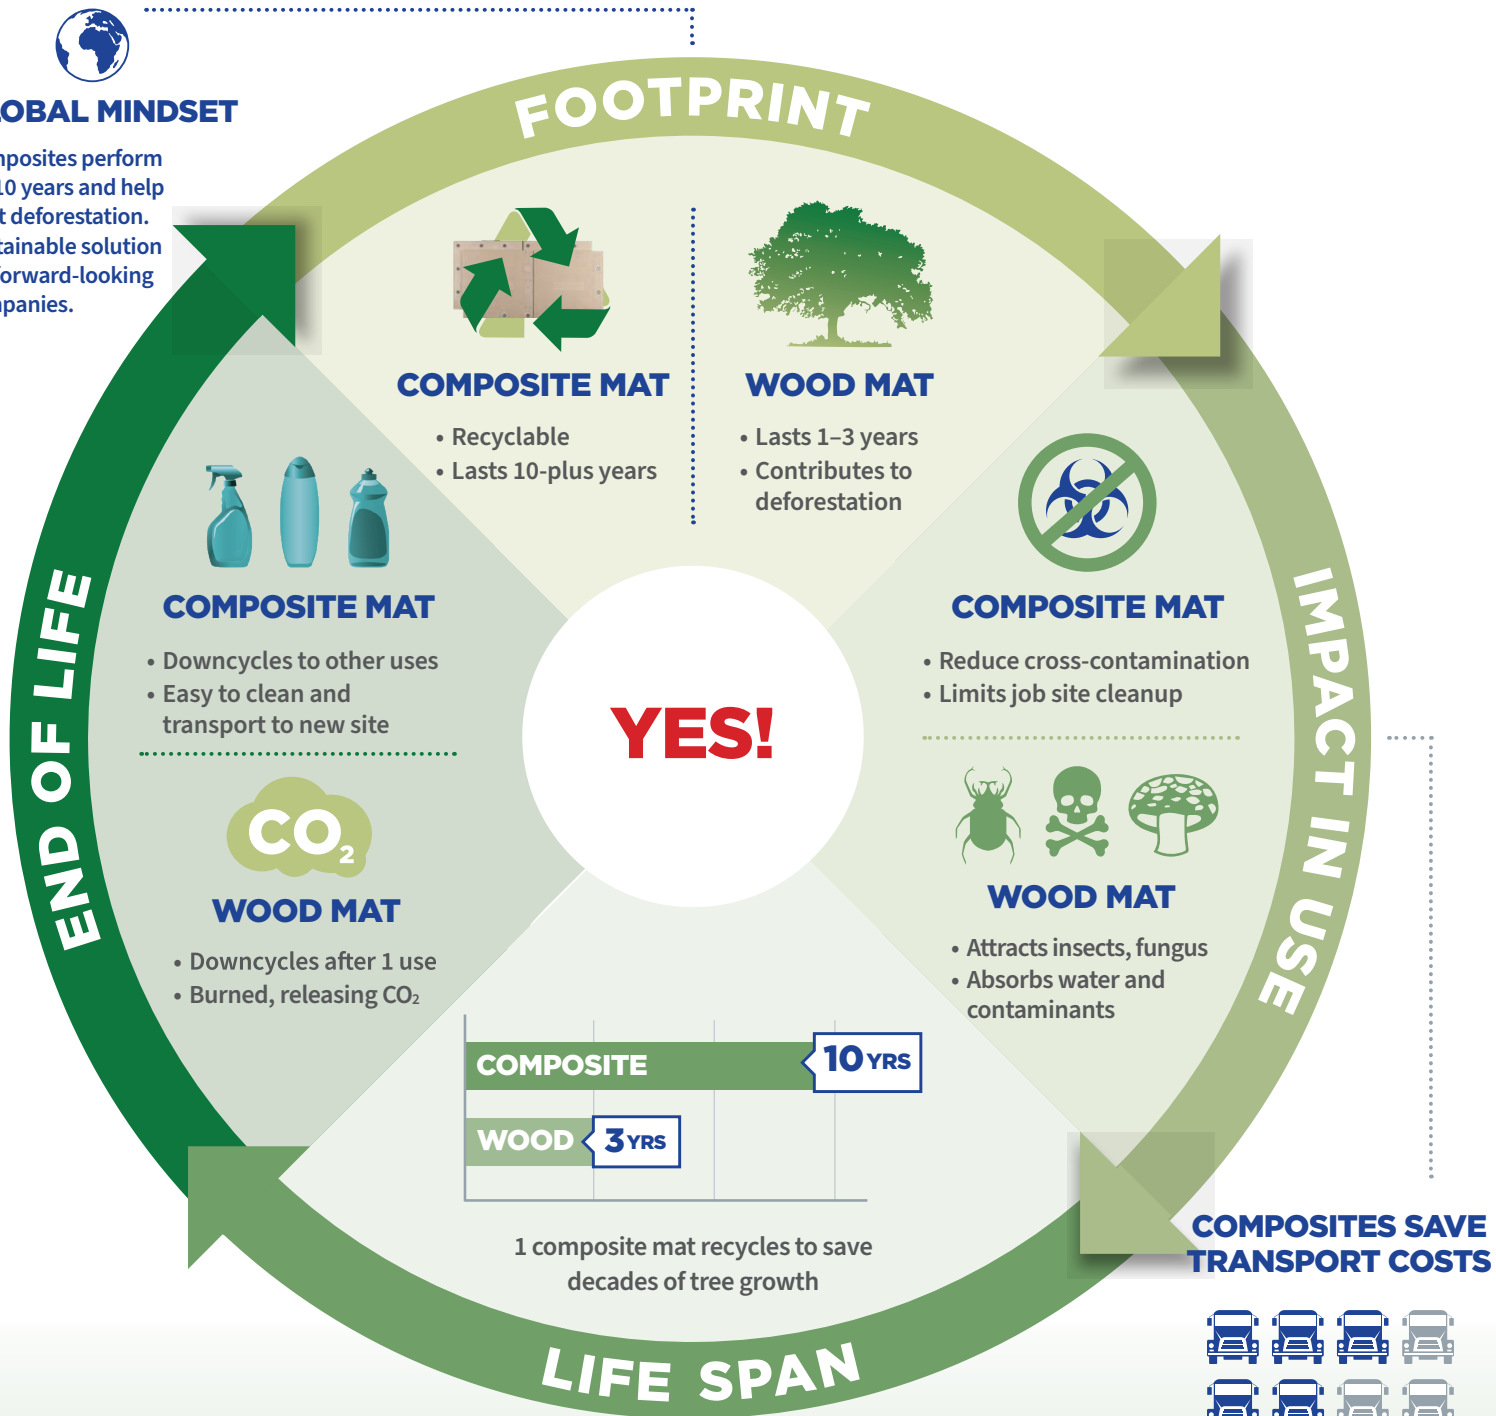

# ARE COMPOSITE MATS A SUSTAINABLE OPTION?

Composites can be reused for many years and can be recycled. Wood mats absorb and transfer contaminants, require tree regrowth and don't last as long.

## GLOBAL MINDSET

Composites perform for 10 years and help limit deforestation. Sustainable solution for forward-looking companies.

8AX1 200910 ©2020 Signature Systems