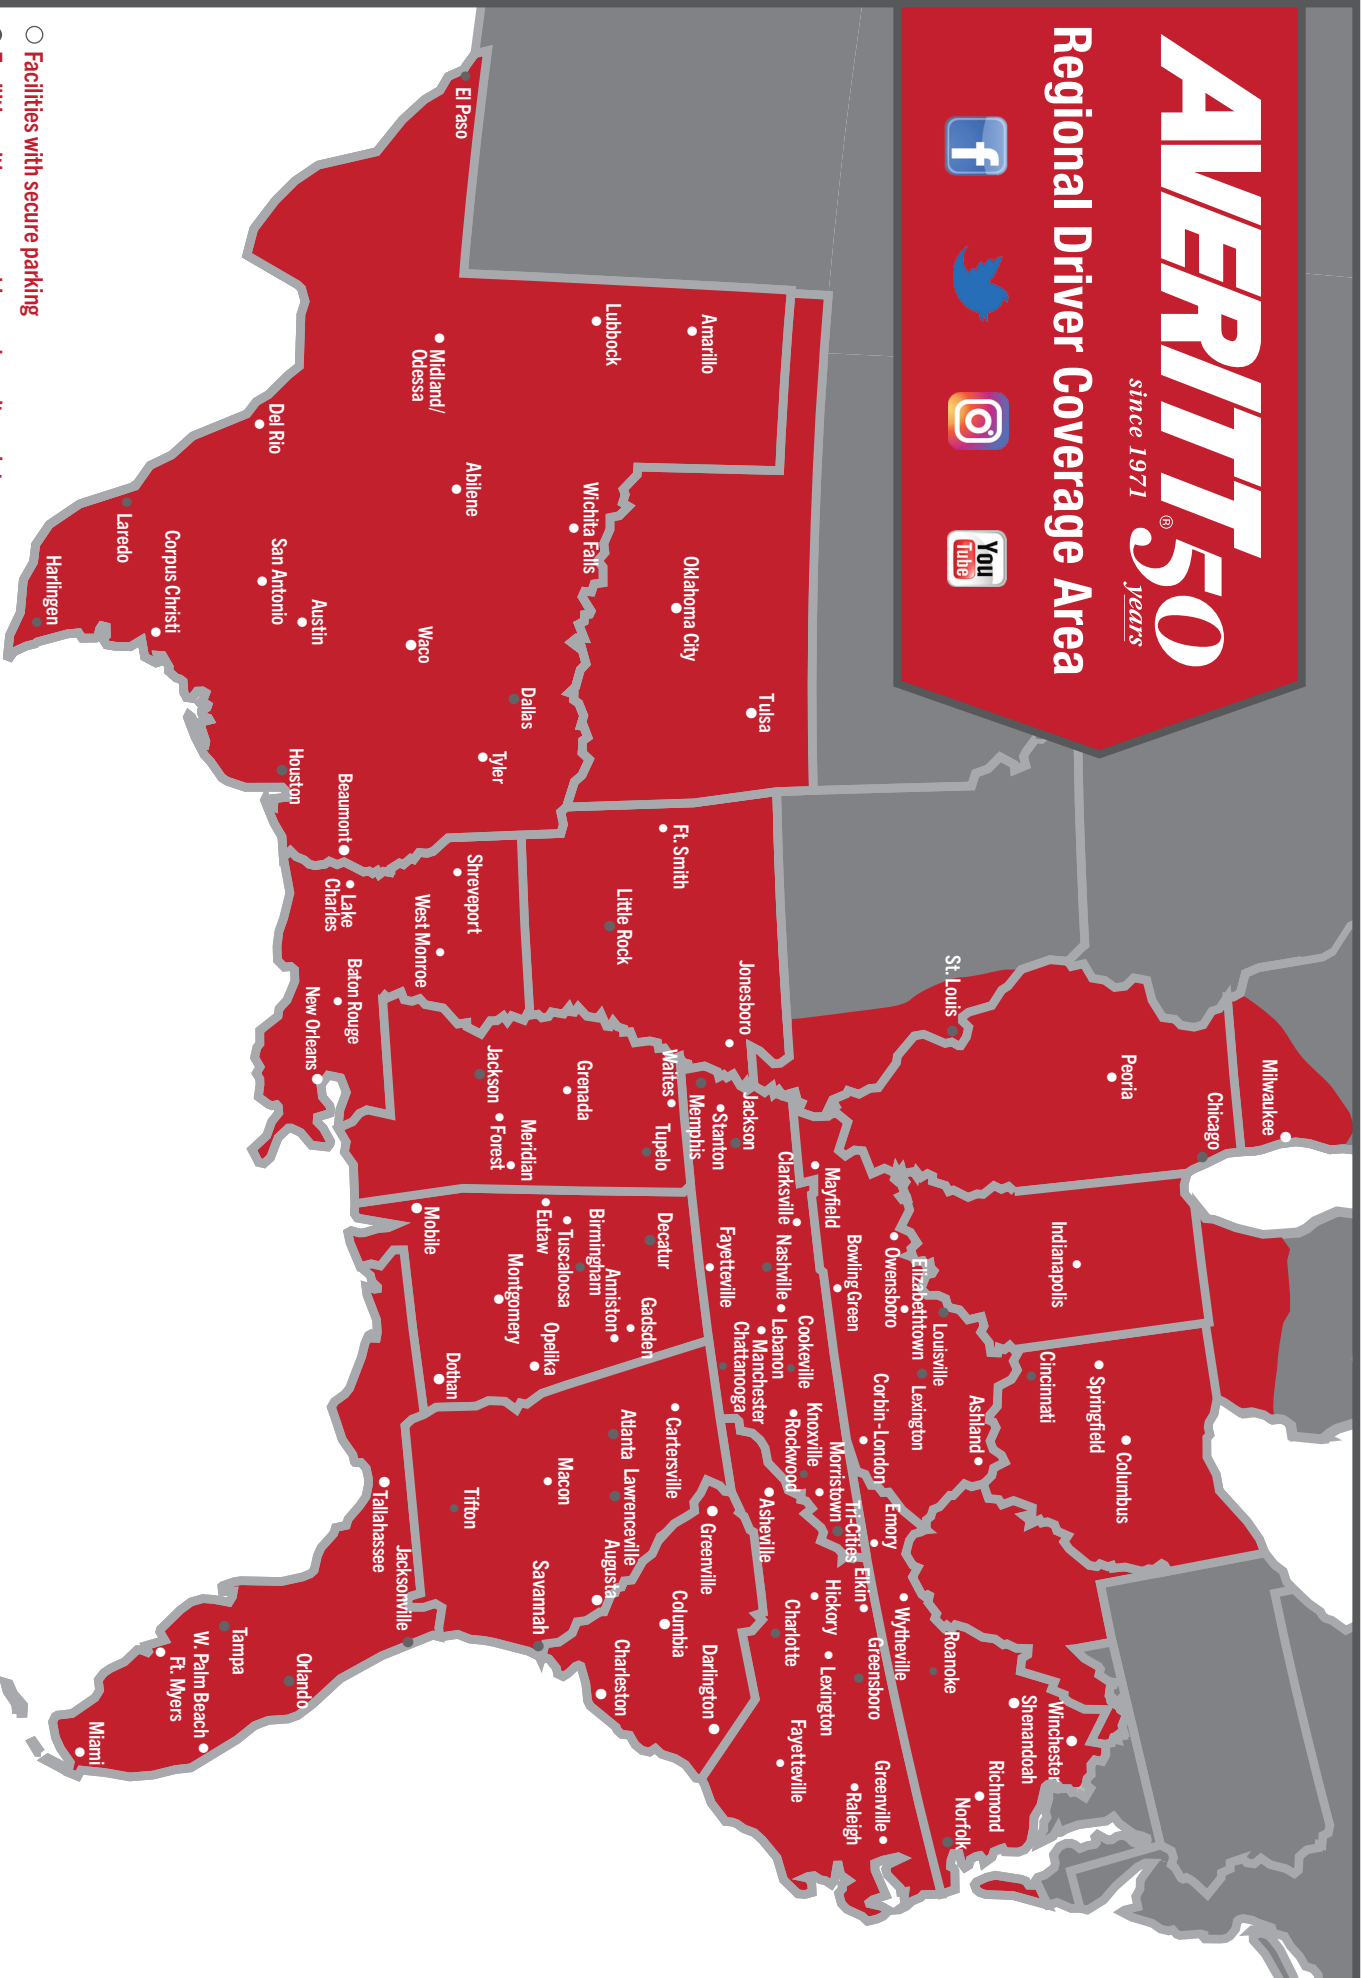

AVERITT 150

since 1971 ^{years}

Regional Driver Coverage Area

- Facilities with secure parking
- Facilities with secure parking and on-site maintenance

To apply or learn more, visit AverittCareers.com or call **888-AVERITT**

TURN HERE