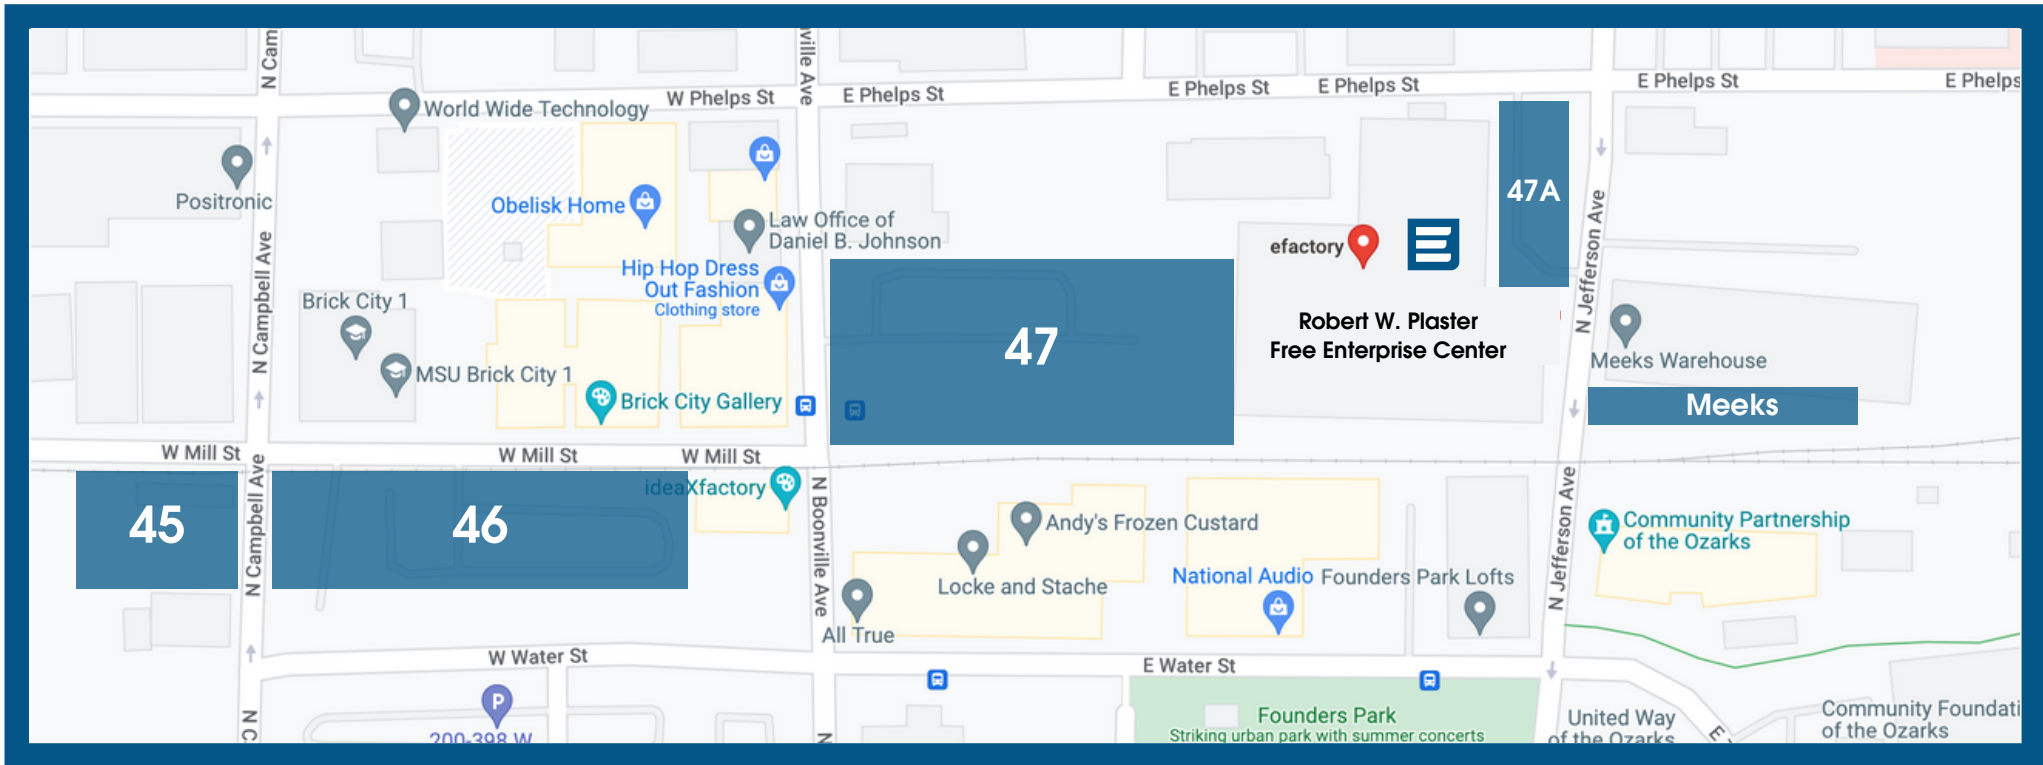

Visiting the efactory

405 N. Jefferson Ave. inside the Robert W. Plaster Free Enterprise Center

Missouri State University Parking Lots

Questions: 417.837.2600 or efactory@missouristate.edu

Missouri State
UNIVERSITY