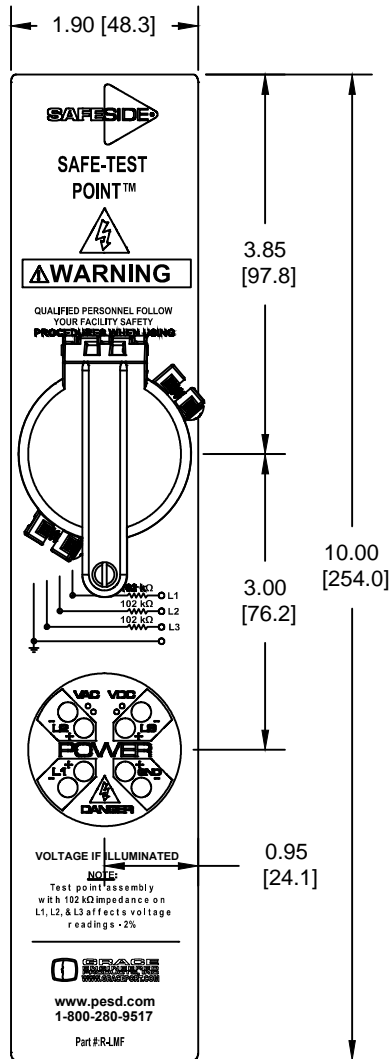

* Part numbers reflected
 R-3WMT-LMF
 R-3WAMT-LMF
 R-3WSMT-LMF
 R-3W2MT-LMF

PANEL KNOCKOUT

- NOTE:
- 1) REFER TO INSTALLATION INSTRUCTIONS FOR PROPER INSTALLATION.
 - 2) ALWAYS FOLLOW LOCAL ELECTRICAL CODES.
 - 3) FOR DETAILED SPECIFICATIONS SEE DATA SHEETS THAT APPLY.

Warning: Verify an electrical conductor has been de-energized using an adequately rated test equipment before working on it. Follow appropriate Energy Control (Lockout/Tagout) procedures as per OSHA Subpart S; the current edition of NFPA 70E; and the current edition of CSA Z462.