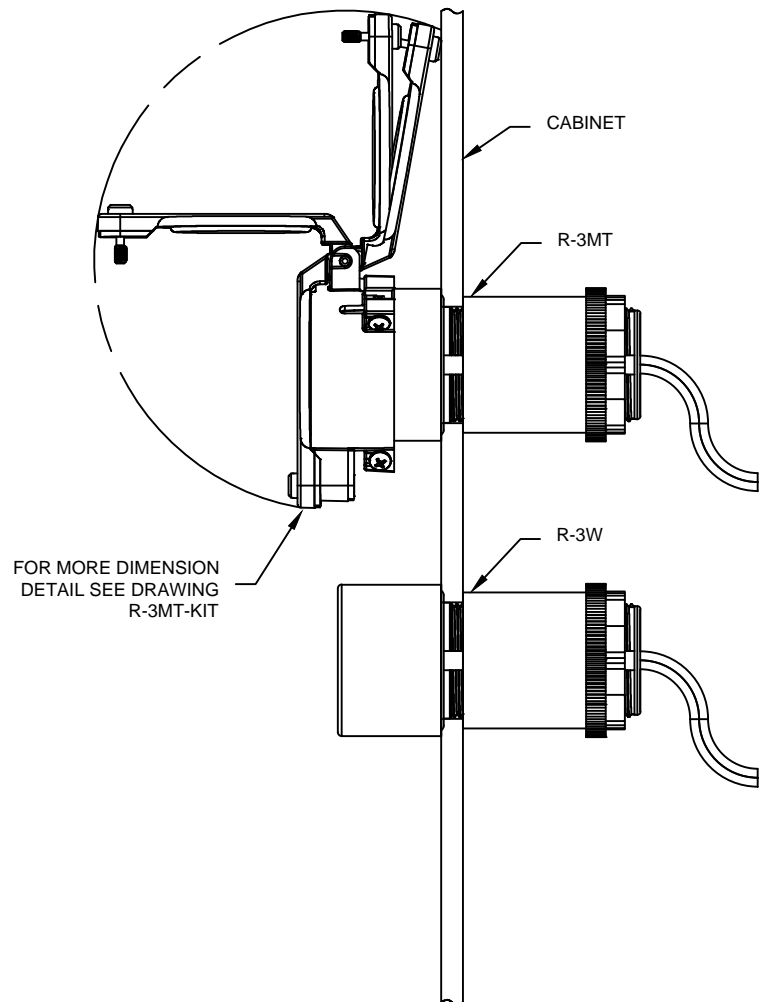

* Part numbers reflected
 R-3WMT-LMF
 R-3WAMT-LMF
 R-3WSMT-LMF
 R-3W2MT-LMF

PANEL KNOCKOUT

- NOTE:
- 1) REFER TO INSTALLATION INSTRUCTIONS FOR PROPER INSTALLATION.
 - 2) ALWAYS FOLLOW LOCAL ELECTRICAL CODES.
 - 3) FOR DETAILED SPECIFICATIONS SEE DATA SHEETS THAT APPLY.

Warning: Verify an electrical conductor has been de-energized using an adequately rated test equipment before working on it. Follow appropriate Energy Control (Lockout/Tagout) procedures as per OSHA Subpart S; the current edition of NFPA 70E; and the current edition of CSA Z462.