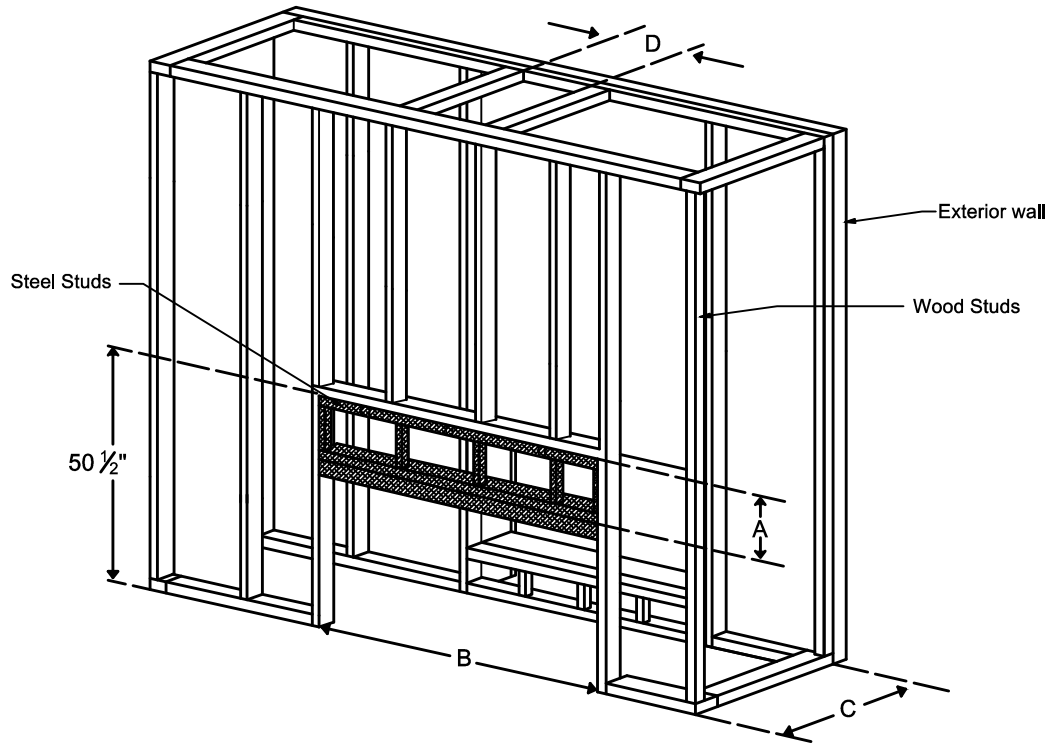

110-250 H Indoor-Outdoor Double Glass - Flush

Model	(H) Height	(W) Width	(D) Depth		C1	C2	C3	Glass Opening	
			MAX	MIN				(GF) IN	(GF) OUT
110H	35 1/8"	49 1/8"	8 1/2"	5 5/16"	7 7/8"	10 1/16"	23 15/16"	43 5/8" W X 21 5/8" H	45" W X 24 1/16" H
130H	35 1/8"	55 13/16"	8 1/2"	5 5/16"	7 7/8"	10 1/16"	27 5/16"	50 5/16" W X 21 5/8" H	51 11/16" W X 24 1/16" H
150H	35 1/8"	65 5/8"	8 1/2"	5 5/16"	7 7/8"	10 1/16"	32 3/16"	60 3/16" W X 21 5/8" H	61 9/16" W X 24 1/16" H
170H	35 1/8"	73 1/2"	8 1/2"	5 5/16"	7 7/8"	10 1/16"	36 1/8"	68 1/16" W X 21 5/8" H	69 7/16" W X 24 1/16" H
200H	35 1/8"	82 15/16"	8 1/2"	5 5/16"	7 7/8"	10 1/16"	40 3/4"	77 1/2" W X 21 5/8" H	78 7/8" W X 24 1/16" H
250H	35 1/8"	101 1/16"	8 1/2"	5 5/16"	7 7/8"	10 1/16"	50 1/8"	96 1/4" W X 21 5/8" H	97 5/8" W X 24 1/16" H

* Dimensions includes 1/2" lip (for drywall)
** Dimensions includes 2 X 1/2" lip (for drywall)

Note : 1. Drawings are not to Scale
2. All dimensions in inches

110-250 H Indoor-Outdoor Double Glass - Flush

Note : 1. Drawings are not to Scale
2. All dimensions in inches

110-250 H Indoor-Outdoor Double Glass - Flush

Model	E	F
110H	45 1/4"	24 3/8"
130H	51 15/16"	24 3/8"
150H	61 13/16"	24 3/8"
170H	69 13/16"	24 3/8"
200H	79 1/8"	24 3/8"
250H	97 7/8"	24 3/8"

Note : 1. Drawings are not to Scale
2. All dimensions in inches

LEGEND

-  5/8" Type X
-  Steel
-  Wood
-  Glass
-  Wood Studs
-  Steel Studs

110-250 H Indoor-Outdoor Double Glass - Flush

Note : 1. Drawings are not to Scale
2. All dimensions in inches