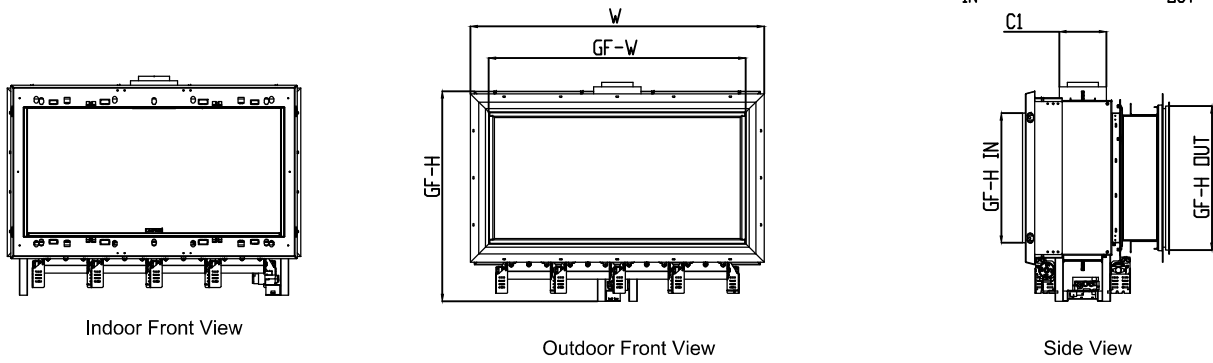

110-250 H Indoor-Outdoor Double Glass - Flush

Model	(H) Height	(W) Width	(D) Depth		C1	C2	C3	Glass Opening	
			MAX	MIN				(GF) IN	(GF) OUT
110H	35 1/8"	49 1/8"	8 1/2"	5 5/16"	7 7/8"	10 1/16"	23 15/16"	43 5/8" W X 21 5/8" H	45" W X 24 1/16" H
130H	35 1/8"	55 13/16"	8 1/2"	5 5/16"	7 7/8"	10 1/16"	27 5/16"	50 5/16" W X 21 5/8" H	51 11/16" W X 24 1/16" H
150H	35 1/8"	65 5/8"	8 1/2"	5 5/16"	7 7/8"	10 1/16"	32 3/16"	60 3/16" W X 21 5/8" H	61 9/16" W X 24 1/16" H
170H	35 1/8"	73 1/2"	8 1/2"	5 5/16"	7 7/8"	10 1/16"	36 1/8"	68 1/16" W X 21 5/8" H	69 7/16" W X 24 1/16" H
200H	35 1/8"	82 15/16"	8 1/2"	5 5/16"	7 7/8"	10 1/16"	40 3/4"	77 1/2" W X 21 5/8" H	78 7/8" W X 24 1/16" H
250H	35 1/8"	101 1/16"	8 1/2"	5 5/16"	7 7/8"	10 1/16"	50 1/8"	96 1/4" W X 21 5/8" H	97 5/8" W X 24 1/16" H

* Dimensions includes 1/2" lip (for drywall)
** Dimensions includes 2 X 1/2" lip (for drywall)

Note : 1. Drawings are not to Scale
2. All dimensions in inches

110-250 H Indoor-Outdoor Double Glass - Flush

Note : 1. Drawings are not to Scale
2. All dimensions in inches

110-250 H Indoor-Outdoor Double Glass - Flush

Model	E	F
110H	45 1/4"	24 3/8"
130H	51 15/16"	24 3/8"
150H	61 13/16"	24 3/8"
170H	69 13/16"	24 3/8"
200H	79 1/8"	24 3/8"
250H	97 7/8"	24 3/8"

Note : 1. Drawings are not to Scale
2. All dimensions in inches

LEGEND

-  5/8" Type X
-  Steel
-  Wood
-  Glass
-  Wood Studs
-  Steel Studs

110-250 H Indoor-Outdoor Double Glass - Flush

Note : 1. Drawings are not to Scale
2. All dimensions in inches