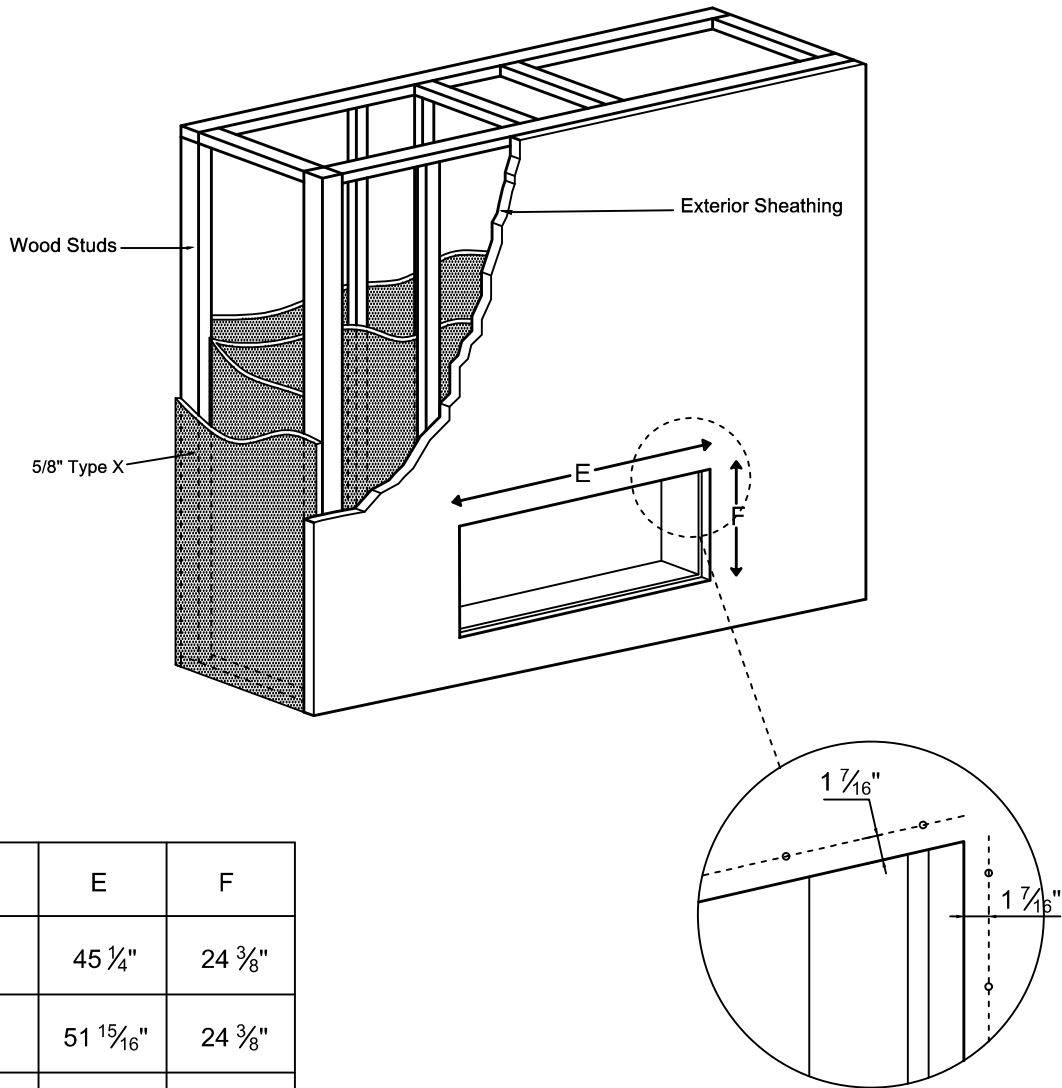

110-250 H Indoor-Outdoor Double Glass - Flush

Model	(H) Height	(W) Width	(D) Depth		C1	C2	C3	Glass Opening	
			MAX	MIN				(GF) IN	(GF) OUT
110H	35 1/8"	49 1/8"	8 1/2"	5 5/16"	7 7/8"	10 1/16"	23 15/16"	43 5/8" W X 21 5/8" H	45" W X 24 1/16" H
130H	35 1/8"	55 13/16"	8 1/2"	5 5/16"	7 7/8"	10 1/16"	27 5/16"	50 5/16" W X 21 5/8" H	51 11/16" W X 24 1/16" H
150H	35 1/8"	65 5/8"	8 1/2"	5 5/16"	7 7/8"	10 1/16"	32 3/16"	60 3/16" W X 21 5/8" H	61 9/16" W X 24 1/16" H
170H	35 1/8"	73 1/2"	8 1/2"	5 5/16"	7 7/8"	10 1/16"	36 1/8"	68 1/16" W X 21 5/8" H	69 7/16" W X 24 1/16" H
200H	35 1/8"	82 15/16"	8 1/2"	5 5/16"	7 7/8"	10 1/16"	40 3/4"	77 1/2" W X 21 5/8" H	78 7/8" W X 24 1/16" H
250H	35 1/8"	101 1/16"	8 1/2"	5 5/16"	7 7/8"	10 1/16"	50 1/8"	96 1/4" W X 21 5/8" H	97 5/8" W X 24 1/16" H

* Dimensions includes 1/2" lip (for drywall)
** Dimensions includes 2 X 1/2" lip (for drywall)

Note : 1. Drawings are not to Scale
2. All dimensions in inches

110-250 H Indoor-Outdoor Double Glass - Flush

Note : 1. Drawings are not to Scale
2. All dimensions in inches

110-250 H Indoor-Outdoor Double Glass - Flush

Model	E	F
110H	45 1/4"	24 3/8"
130H	51 15/16"	24 3/8"
150H	61 13/16"	24 3/8"
170H	69 13/16"	24 3/8"
200H	79 1/8"	24 3/8"
250H	97 7/8"	24 3/8"

Note : 1. Drawings are not to Scale
2. All dimensions in inches

LEGEND

-  5/8" Type X
-  Steel
-  Wood
-  Glass
-  Wood Studs
-  Steel Studs

110-250 H Indoor-Outdoor Double Glass - Flush

Note : 1. Drawings are not to Scale
2. All dimensions in inches