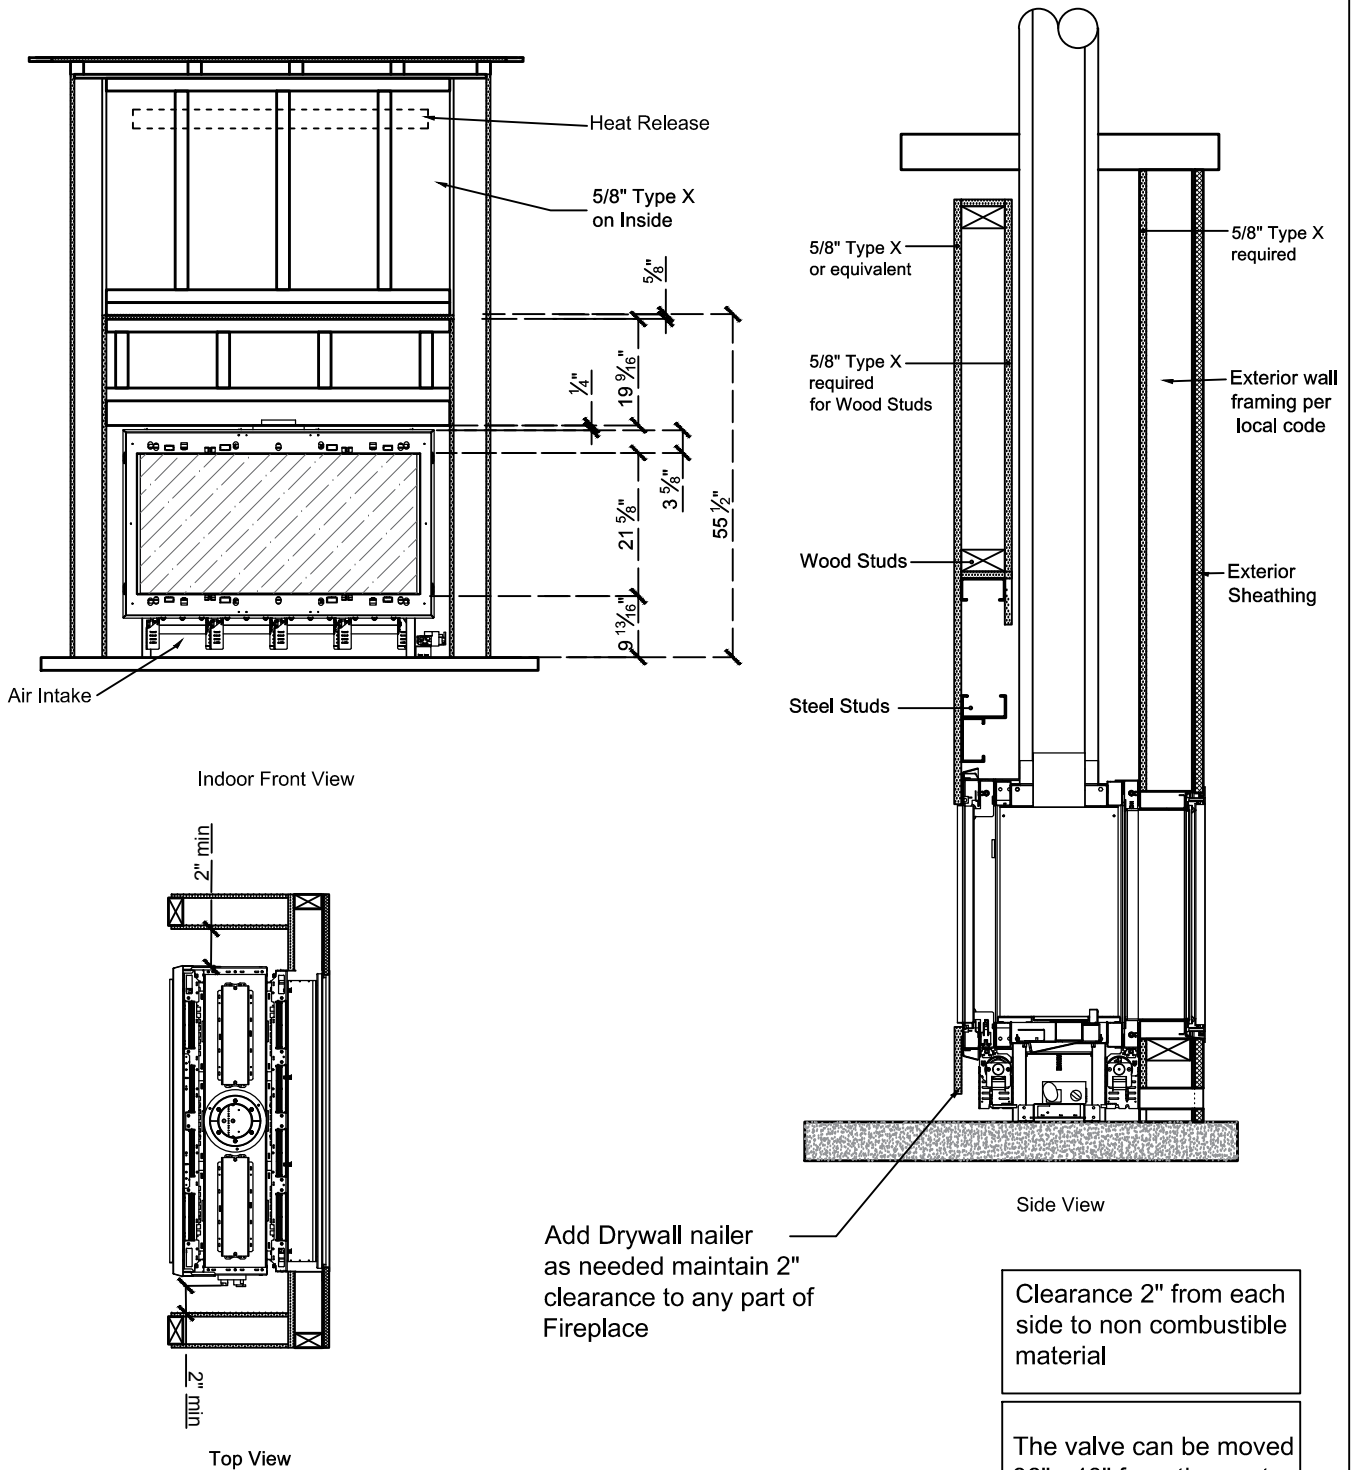

110-250 H Indoor-Outdoor Double Glass - Flush

Model	(H) Height	(W) Width	(D) Depth		C1	C2	C3	Glass Opening	
			MAX	MIN				(GF) IN	(GF) OUT
110H	35 1/8"	49 1/8"	8 1/2"	5 5/16"	7 7/8"	10 1/16"	23 15/16"	43 5/8" W X 21 5/8" H	45" W X 24 1/16" H
130H	35 1/8"	55 13/16"	8 1/2"	5 5/16"	7 7/8"	10 1/16"	27 5/16"	50 5/16" W X 21 5/8" H	51 11/16" W X 24 1/16" H
150H	35 1/8"	65 5/8"	8 1/2"	5 5/16"	7 7/8"	10 1/16"	32 3/16"	60 3/16" W X 21 5/8" H	61 9/16" W X 24 1/16" H
170H	35 1/8"	73 1/2"	8 1/2"	5 5/16"	7 7/8"	10 1/16"	36 1/8"	68 1/16" W X 21 5/8" H	69 7/16" W X 24 1/16" H
200H	35 1/8"	82 15/16"	8 1/2"	5 5/16"	7 7/8"	10 1/16"	40 3/4"	77 1/2" W X 21 5/8" H	78 7/8" W X 24 1/16" H
250H	35 1/8"	101 1/16"	8 1/2"	5 5/16"	7 7/8"	10 1/16"	50 1/8"	96 1/4" W X 21 5/8" H	97 5/8" W X 24 1/16" H

* Dimensions includes 1/2" lip (for drywall)
** Dimensions includes 2 X 1/2" lip (for drywall)

Note : 1. Drawings are not to Scale
2. All dimensions in inches

110-250 H Indoor-Outdoor Double Glass - Flush

Note : 1. Drawings are not to Scale
2. All dimensions in inches

110-250 H Indoor-Outdoor Double Glass - Flush

Model	E	F
110H	45 1/4"	24 3/8"
130H	51 15/16"	24 3/8"
150H	61 13/16"	24 3/8"
170H	69 13/16"	24 3/8"
200H	79 1/8"	24 3/8"
250H	97 7/8"	24 3/8"

Note : 1. Drawings are not to Scale
2. All dimensions in inches

LEGEND

-  5/8" Type X
-  Steel
-  Wood
-  Glass
-  Wood Studs
-  Steel Studs

110-250 H Indoor-Outdoor Double Glass - Flush

Note : 1. Drawings are not to Scale
2. All dimensions in inches