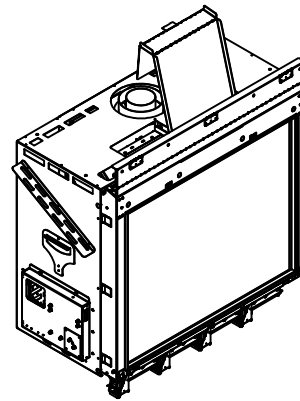

THE WILDERNESS COLLECTION

Traditional Wilderness 42 - Double Glass

Front View

Side View

Top View

Model	(H) Height	(W) Width	(D) Depth	HZ	C1	C2	C3	Glass Opening	
								(GF) Front	(GS) Side
42	54 1/4"	53 5/16"	27 1/16"	10 3/8"	7 7/8"	26 5/8"	18 1/16"	42 1/16" W X 34 1/8" H	—

* Dimensions include 1/2" lip (for drywall)

- Note : 1. Drawings are not to Scale
 2. All dimensions are in inches

THE WILDERNESS COLLECTION

Traditional Wilderness 42 - Double Glass

Model	A	B	C	D
42	54 1/4"	53 5/16"	27 1/16"	Refer to pipe manufacturer's firestop dimensions