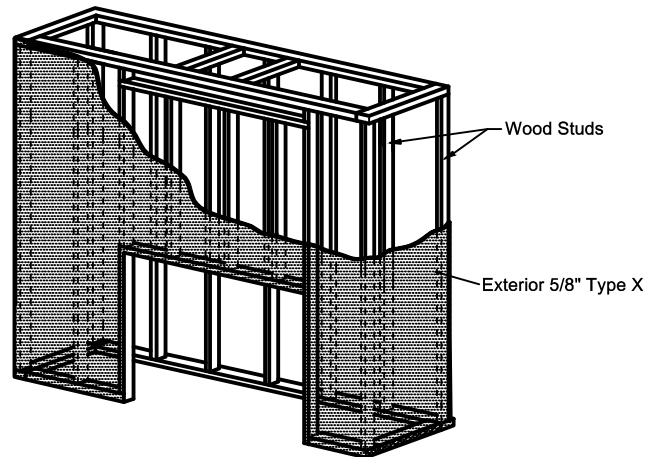

THE WILDERNESS COLLECTION

Traditional Wilderness 42 - Double Glass

Front View

Side View

Top View

Model	(H) Height	(W) Width	(D) Depth	HZ	C1	C2	C3	Glass Opening	
								(GF) Front	(GS) Side
42	54 1/4"	53 5/16"	27 1/16"	10 3/8"	7 7/8"	26 5/8"	18 1/16"	42 1/16" W X 34 1/8" H	—

* Dimensions include 1/2" lip (for drywall)

- Note : 1. Drawings are not to Scale
 2. All dimensions are in inches

THE WILDERNESS COLLECTION

Traditional Wilderness 42 - Double Glass

Model	A	B	C	D
42	54 1/4"	53 5/16"	27 1/16"	Refer to pipe manufacturer's firestop dimensions

Note : 1. Drawings are not to Scale
 2. All dimensions are in inches

ORTAL
YOUR LIFE. YOUR FIRE

THE WILDERNESS COLLECTION

Traditional Wilderness 42 - Double Glass

Note : 1. Drawings are not to Scale
2. All dimensions are in inches