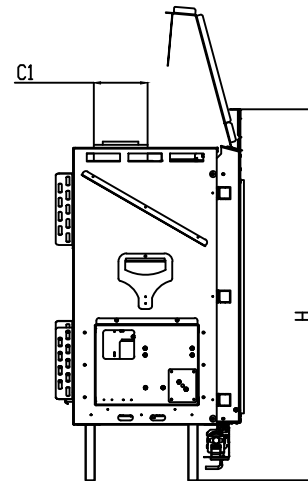

THE WILDERNESS COLLECTION

Traditional Wilderness 42 - Double Glass

Front View

Side View

Top View

Model	(H) Height	(W) Width	(D) Depth	HZ	C1	C2	C3	Glass Opening	
								(GF) Front	(GS) Side
42	54 1/4"	53 5/16"	27 1/16"	10 3/8"	7 7/8"	26 5/8"	18 1/16"	42 1/16" W X 34 1/8" H	—

* Dimensions include 1/2" lip (for drywall)

- Note : 1. Drawings are not to Scale
 2. All dimensions are in inches

THE WILDERNESS COLLECTION

Traditional Wilderness 42 - Double Glass

Model	A	B	C	D
42	54 1/4"	53 5/16"	27 1/16"	Refer to pipe manufacturer's firestop dimensions

Note : 1. Drawings are not to Scale
 2. All dimensions are in inches

ORTAL
YOUR LIFE. YOUR FIRE

THE WILDERNESS COLLECTION

Traditional Wilderness 42 - Double Glass

Note : 1. Drawings are not to Scale
2. All dimensions are in inches