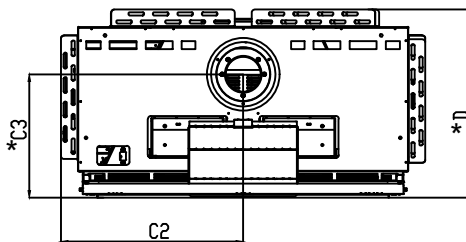

THE WILDERNESS COLLECTION

Traditional Wilderness 42 - Double Glass

Front View

Side View

Top View

Model	(H) Height	(W) Width	(D) Depth	HZ	C1	C2	C3	Glass Opening	
								(GF) Front	(GS) Side
42	54 1/4"	53 5/16"	27 1/16"	10 3/8"	7 7/8"	26 5/8"	18 1/16"	42 1/16" W X 34 1/8" H	—

* Dimensions include 1/2" lip (for drywall)

- Note : 1. Drawings are not to Scale
 2. All dimensions are in inches

THE WILDERNESS COLLECTION

Traditional Wilderness 42 - Double Glass

Model	A	B	C	D
42	54 1/4"	53 5/16"	27 1/16"	Refer to pipe manufacturer's firestop dimensions