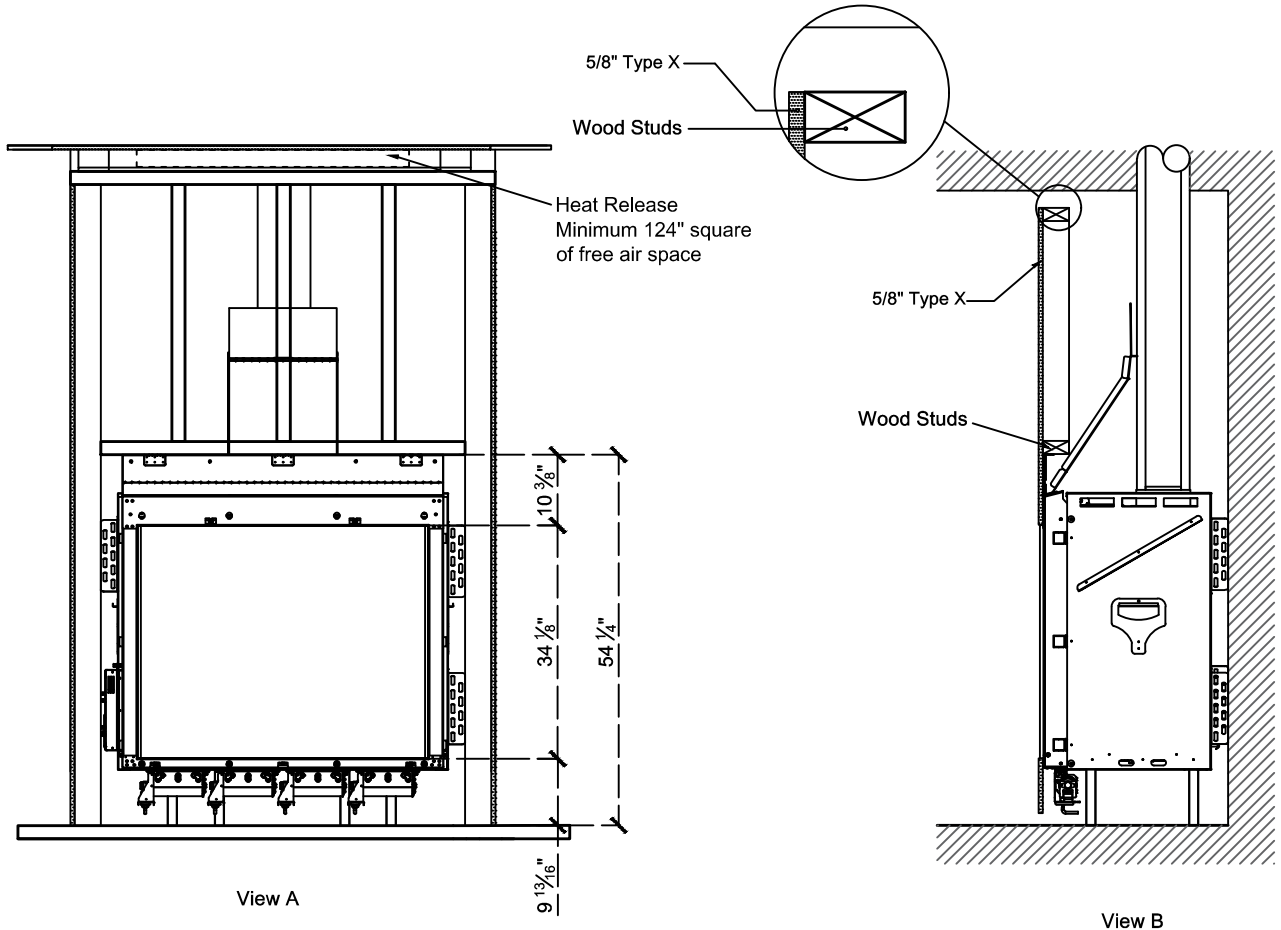

THE WILDERNESS COLLECTION

Traditional Wilderness 42 - Double Glass

Front View

Side View

Top View

Model	(H) Height	(W) Width	(D) Depth	HZ	C1	C2	C3	Glass Opening	
								(GF) Front	(GS) Side
42	54 1/4"	53 5/16"	27 1/16"	10 3/8"	7 7/8"	26 5/8"	18 1/16"	42 1/16" W X 34 1/8" H	—

* Dimensions include 1/2" lip (for drywall)

- Note : 1. Drawings are not to Scale
 2. All dimensions are in inches

THE WILDERNESS COLLECTION

Traditional Wilderness 42 - Double Glass

Model	A	B	C	D
42	54 1/4"	53 5/16"	27 1/16"	Refer to pipe manufacturer's firestop dimensions

Note : 1. Drawings are not to Scale
 2. All dimensions are in inches

ORTAL
YOUR LIFE. YOUR FIRE

THE WILDERNESS COLLECTION

Traditional Wilderness 42 - Double Glass

Note : 1. Drawings are not to Scale
2. All dimensions are in inches