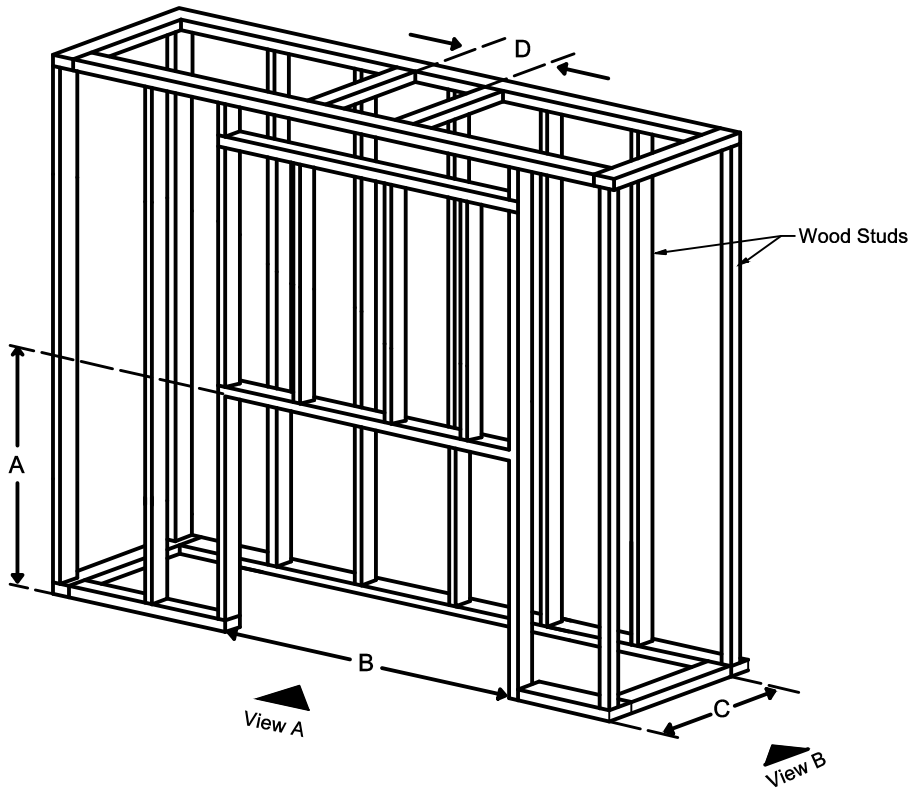

THE WILDERNESS COLLECTION

Traditional Wilderness 42 - Double Glass

Front View

Side View

Top View

Model	(H) Height	(W) Width	(D) Depth	HZ	C1	C2	C3	Glass Opening	
								(GF) Front	(GS) Side
42	54 1/4"	53 5/16"	27 1/16"	10 3/8"	7 7/8"	26 5/8"	18 1/16"	42 1/16" W X 34 1/8" H	—

* Dimensions include 1/2" lip (for drywall)

- Note : 1. Drawings are not to Scale
 2. All dimensions are in inches

THE WILDERNESS COLLECTION

Traditional Wilderness 42 - Double Glass

Model	A	B	C	D
42	54 1/4"	53 5/16"	27 1/16"	Refer to pipe manufacturer's firestop dimensions

Note : 1. Drawings are not to Scale
 2. All dimensions are in inches

ORTAL
YOUR LIFE. YOUR FIRE

THE WILDERNESS COLLECTION

Traditional Wilderness 42 - Double Glass

Note : 1. Drawings are not to Scale
2. All dimensions are in inches