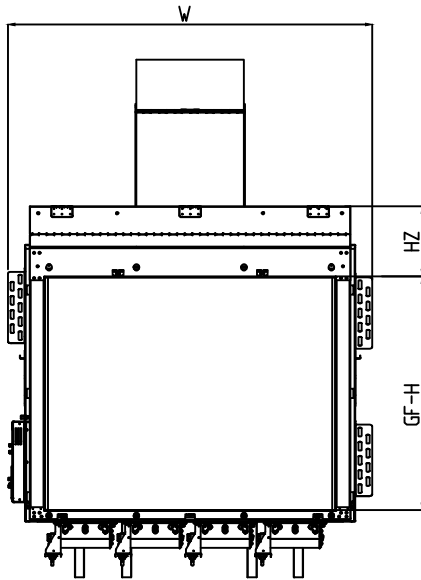

THE WILDERNESS COLLECTION

Traditional Wilderness 42 - Double Glass

Front View

Side View

Top View

Model	(H) Height	(W) Width	(D) Depth	HZ	C1	C2	C3	Glass Opening	
								(GF) Front	(GS) Side
42	54 1/4"	53 5/16"	27 1/16"	10 3/8"	7 7/8"	26 5/8"	18 1/16"	42 1/16" W X 34 1/8" H	—

* Dimensions include 1/2" lip (for drywall)

- Note : 1. Drawings are not to Scale
 2. All dimensions are in inches

THE WILDERNESS COLLECTION

Traditional Wilderness 42 - Double Glass

Model	A	B	C	D
42	54 1/4"	53 5/16"	27 1/16"	Refer to pipe manufacturer's firestop dimensions