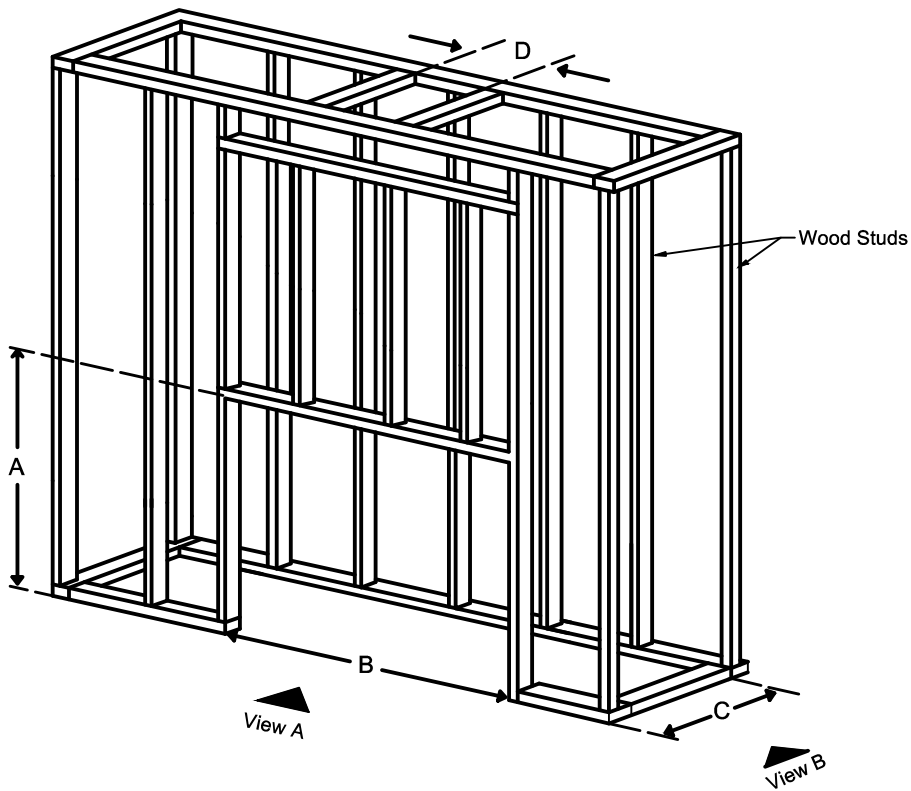

THE WILDERNESS COLLECTION

Traditional Wilderness 42 - Protective Screen

Front View

Side View

Top View

Model	(H) Height	(W) Width	(D) Depth	HZ	C1	C2	C3	Glass Opening	
								(GF) Front	(GS) Side
42	46 1/8"	53 5/16"	27 1/16"	10 3/8"	7 7/8"	26 5/8"	18 1/16"	42 1/16" W X 34 1/8" H	—

* Dimensions include 1/2" lip (for drywall)

- Note : 1. Drawings are not to Scale
 2. All dimensions are in inches

THE WILDERNESS COLLECTION

Traditional Wilderness 42 - Protective Screen

Model	A	B	C	D
42	46 1/8"	53 5/16"	27 1/16"	Refer to pipe manufacturer's firestop dimensions