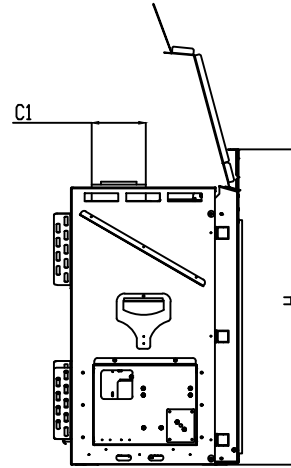

THE WILDERNESS COLLECTION

Traditional Wilderness 42 - Protective Screen

Front View

Side View

Top View

Model	(H) Height	(W) Width	(D) Depth	HZ	C1	C2	C3	Glass Opening	
								(GF) Front	(GS) Side
42	46 1/8"	53 5/16"	27 1/16"	10 3/8"	7 7/8"	26 5/8"	18 1/16"	42 1/16" W X 34 1/8" H	—

* Dimensions include 1/2" lip (for drywall)

- Note : 1. Drawings are not to Scale
 2. All dimensions are in inches

THE WILDERNESS COLLECTION

Traditional Wilderness 42 - Protective Screen

Model	A	B	C	D
42	46 1/8"	53 5/16"	27 1/16"	Refer to pipe manufacturer's firestop dimensions