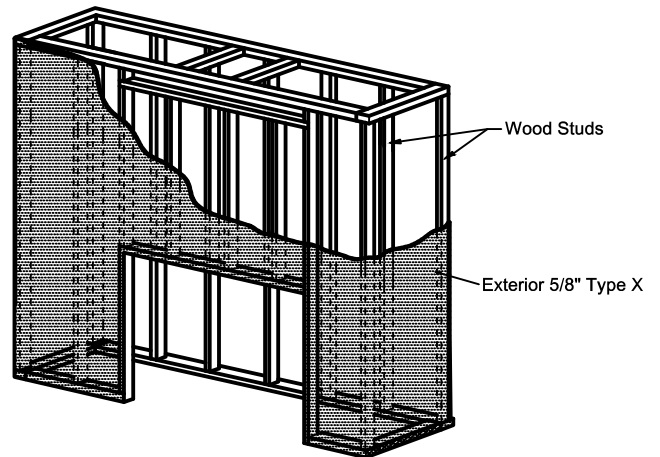

THE WILDERNESS COLLECTION

Traditional Wilderness 42 - Protective Screen

Front View

Side View

Top View

Model	(H) Height	(W) Width	(D) Depth	HZ	C1	C2	C3	Glass Opening	
								(GF) Front	(GS) Side
42	46 1/8"	53 5/16"	27 1/16"	10 3/8"	7 7/8"	26 5/8"	18 1/16"	42 1/16" W X 34 1/8" H	—

* Dimensions include 1/2" lip (for drywall)

- Note : 1. Drawings are not to Scale
 2. All dimensions are in inches

THE WILDERNESS COLLECTION

Traditional Wilderness 42 - Protective Screen

Model	A	B	C	D
42	46 1/8"	53 5/16"	27 1/16"	Refer to pipe manufacturer's firestop dimensions

Note : 1. Drawings are not to Scale
 2. All dimensions are in inches

ORTAL
YOUR LIFE. YOUR FIRE

THE WILDERNESS COLLECTION

Traditional Wilderness 42 - Protective Screen

Note : 1. Drawings are not to Scale
2. All dimensions are in inches