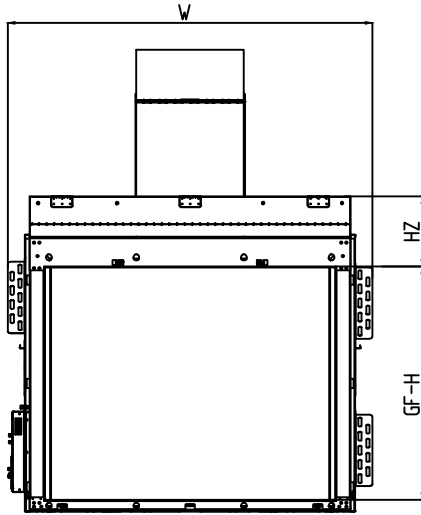

THE WILDERNESS COLLECTION

Traditional Wilderness 42 - Protective Screen

Front View

Side View

Top View

Model	(H) Height	(W) Width	(D) Depth	HZ	C1	C2	C3	Glass Opening	
								(GF) Front	(GS) Side
42	46 1/8"	53 5/16"	27 1/16"	10 3/8"	7 7/8"	26 5/8"	18 1/16"	42 1/16" W X 34 1/8" H	—

* Dimensions include 1/2" lip (for drywall)

- Note : 1. Drawings are not to Scale
 2. All dimensions are in inches

THE WILDERNESS COLLECTION

Traditional Wilderness 42 - Protective Screen

Model	A	B	C	D
42	46 1/8"	53 5/16"	27 1/16"	Refer to pipe manufacturer's firestop dimensions