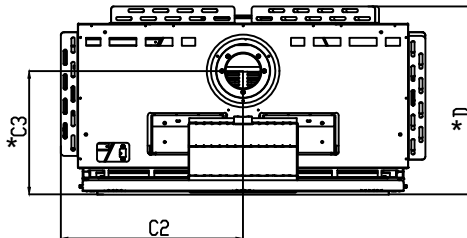

THE WILDERNESS COLLECTION

Traditional Wilderness 42 - Protective Screen

Front View

Side View

Top View

Model	(H) Height	(W) Width	(D) Depth	HZ	C1	C2	C3	Glass Opening	
								(GF) Front	(GS) Side
42	46 1/8"	53 5/16"	27 1/16"	10 3/8"	7 7/8"	26 5/8"	18 1/16"	42 1/16" W X 34 1/8" H	—

* Dimensions include 1/2" lip (for drywall)

- Note : 1. Drawings are not to Scale
 2. All dimensions are in inches

THE WILDERNESS COLLECTION

Traditional Wilderness 42 - Protective Screen

Model	A	B	C	D
42	46 1/8"	53 5/16"	27 1/16"	Refer to pipe manufacturer's firestop dimensions