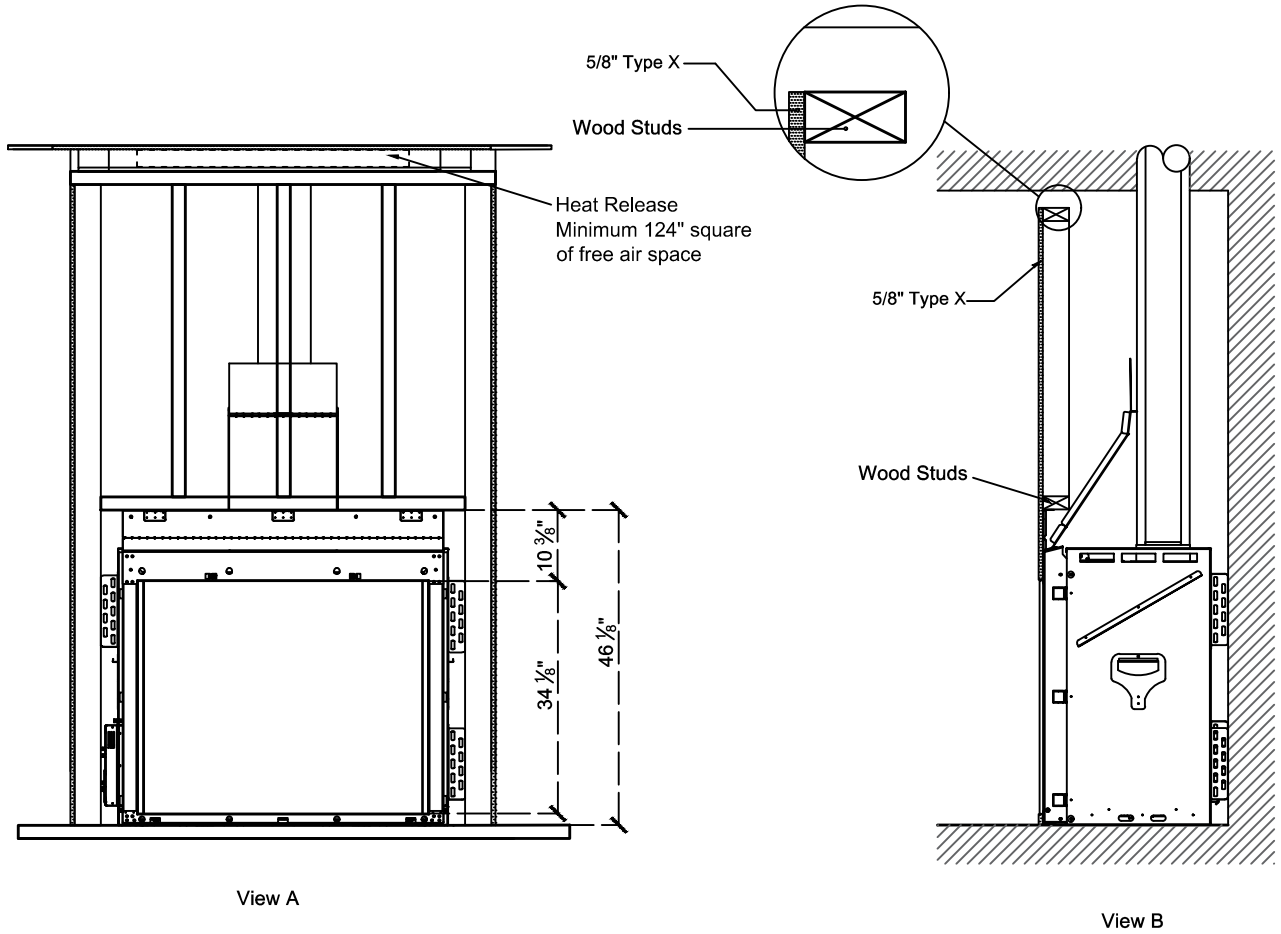

ORTAL
YOUR LIFE. YOUR FIRE

THE WILDERNESS COLLECTION

Traditional Wilderness 42 - Protective Screen

Note : 1. Drawings are not to Scale
2. All dimensions are in inches