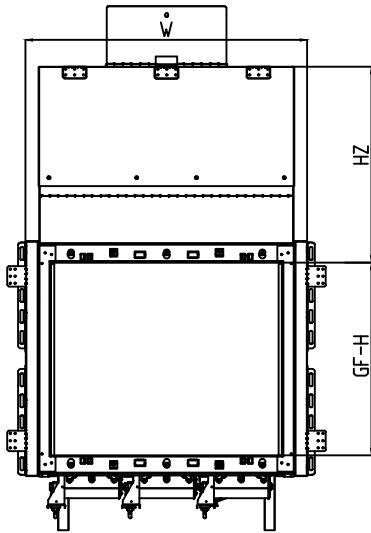

THE WILDERNESS COLLECTION

31 Front Double Glass/Protective Screen - Flush

Front View

Side View

Top View

Model	(H) Height	(W) Width	(D) Depth	HZ	C1	C2	C3	Glass Opening	
								(GF) Front	(GS) Side
31	61 ³ / ₈ "	39 ¹ / ₁₆ "	19 ¹ / ₈ "	25 ¹ / ₁₆ "	7 ⁷ / ₈ "	19 ⁹ / ₁₆ "	10 ⁷ / ₈ "	30 ⁵ / ₈ " W X 25 ⁹ / ₁₆ " H	—

* Dimensions include 1/2" lip (for drywall)

Note : 1. Drawings are not to Scale

2. All dimensions are in inches

3. The dimensions are both for
Double Glass and Protective Screen

THE WILDERNESS COLLECTION

31 Front Double Glass/Protective Screen - Flush

Model	A	B	C	D
31	61 $\frac{3}{8}$ "	39 $\frac{1}{16}$ "	18 $\frac{5}{8}$ "	8 $\frac{3}{4}$ "

- Note :
1. Drawings are not to Scale
 2. All dimensions are in inches
 3. The dimensions are both for Double Glass and Protective Screen

THE WILDERNESS COLLECTION

31 Front Double Glass/Protective Screen - Flush

Clearance 2" from each side to non combustible material.

The valve can be moved 36" - 40" from the center of the fireplace in any direction.