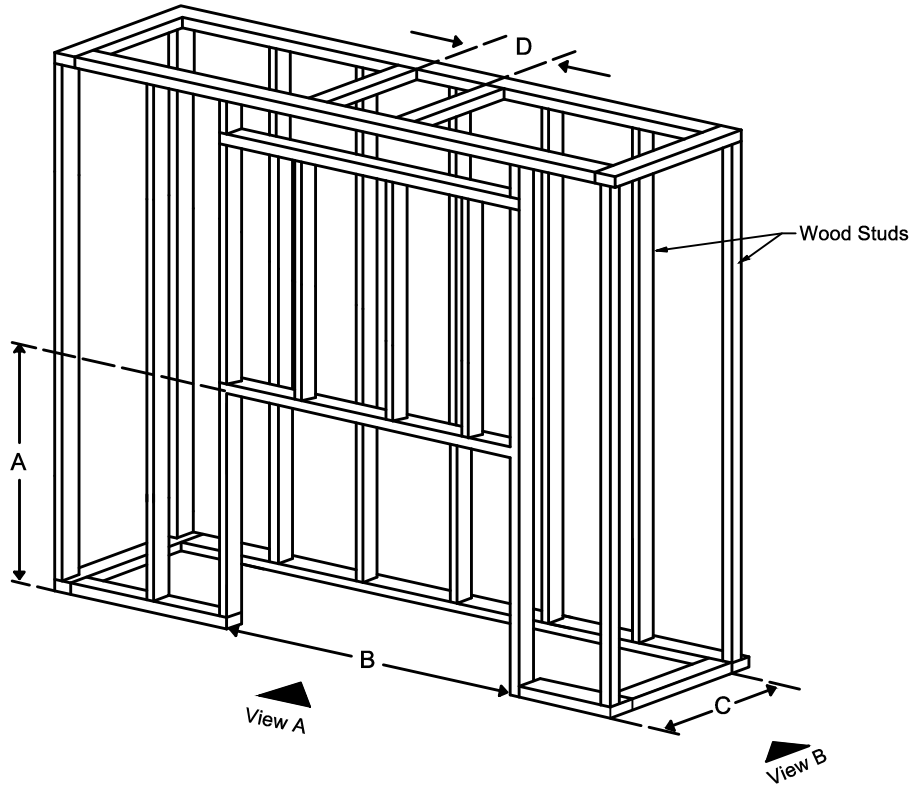

THE WILDERNESS COLLECTION

31 Front Double Glass/Protective Screen - Flush

Front View

Side View

Top View

Model	(H) Height	(W) Width	(D) Depth	HZ	C1	C2	C3	Glass Opening	
								(GF) Front	(GS) Side
31	61 ³ / ₈ "	39 ¹ / ₁₆ "	19 ¹ / ₈ "	25 ¹ / ₁₆ "	7 ⁷ / ₈ "	19 ⁹ / ₁₆ "	10 ⁷ / ₈ "	30 ⁵ / ₈ " W X 25 ⁹ / ₁₆ " H	—

* Dimensions include 1/2" lip (for drywall)

Note : 1. Drawings are not to Scale

2. All dimensions are in inches

3. The dimensions are both for
Double Glass and Protective Screen

THE WILDERNESS COLLECTION

31 Front Double Glass/Protective Screen - Flush

Model	A	B	C	D
31	61 $\frac{3}{8}$ "	39 $\frac{1}{16}$ "	18 $\frac{5}{8}$ "	8 $\frac{3}{4}$ "

- Note :
1. Drawings are not to Scale
 2. All dimensions are in inches
 3. The dimensions are both for Double Glass and Protective Screen

THE WILDERNESS COLLECTION

31 Front Double Glass/Protective Screen - Flush

Clearance 2" from each side to non combustible material.

The valve can be moved 36" - 40" from the center of the fireplace in any direction.