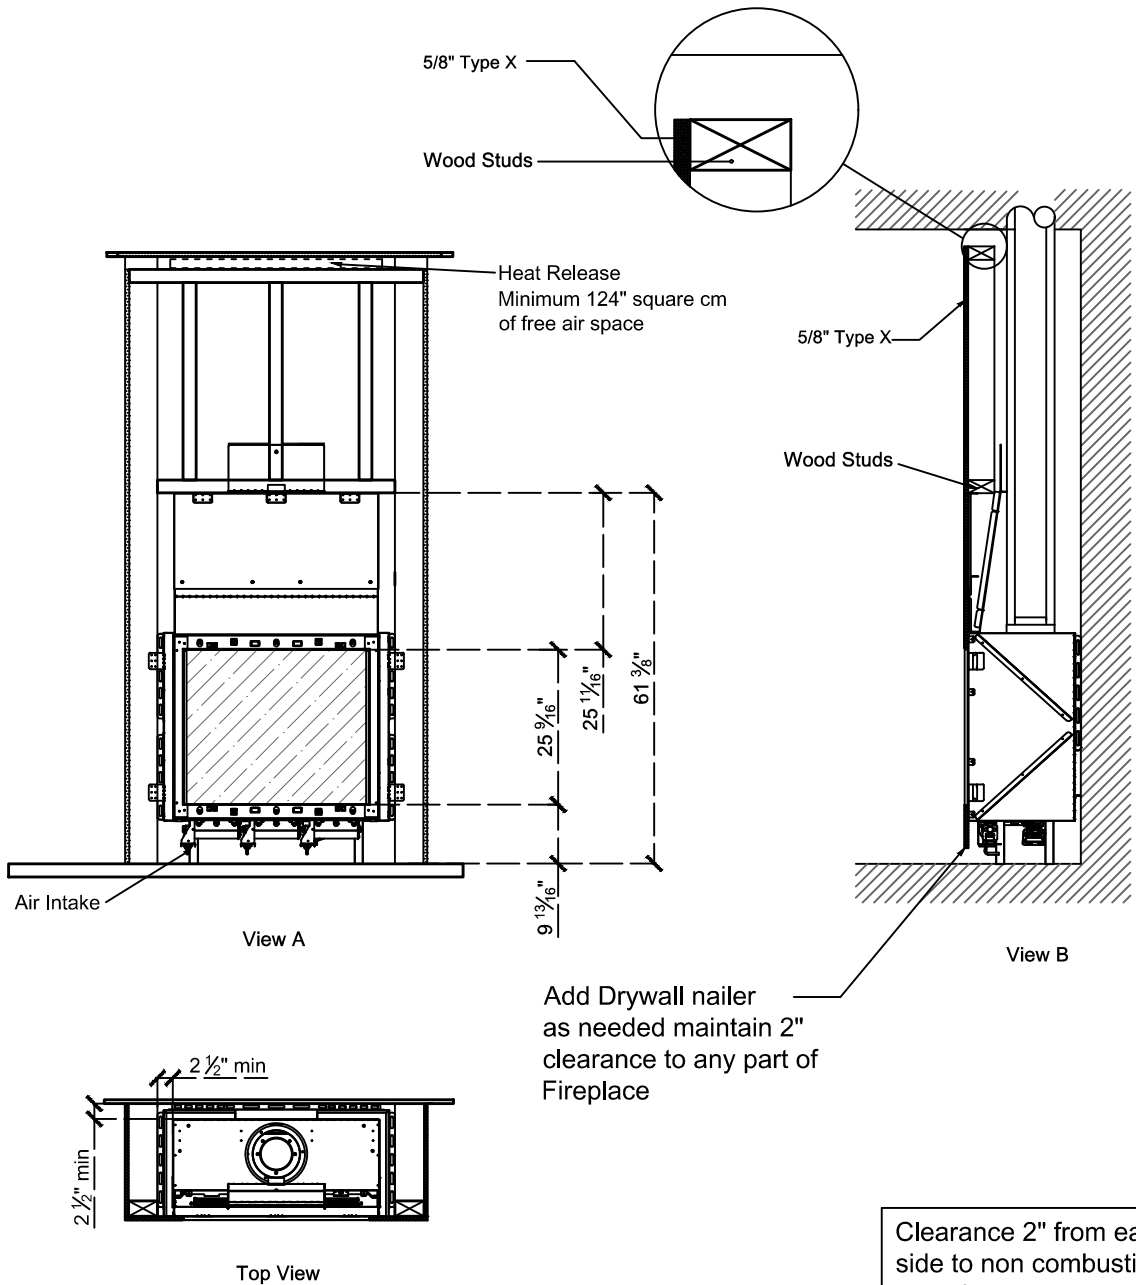

THE WILDERNESS COLLECTION

31 Front Double Glass/Protective Screen - Flush

Front View

Side View

Top View

Model	(H) Height	(W) Width	(D) Depth	HZ	C1	C2	C3	Glass Opening	
								(GF) Front	(GS) Side
31	61 ³ / ₈ "	39 ¹ / ₁₆ "	19 ¹ / ₈ "	25 ¹ / ₁₆ "	7 ⁷ / ₈ "	19 ⁹ / ₁₆ "	10 ⁷ / ₈ "	30 ⁵ / ₈ " W X 25 ⁹ / ₁₆ " H	—

* Dimensions include 1/2" lip (for drywall)

Note : 1. Drawings are not to Scale

2. All dimensions are in inches

3. The dimensions are both for
Double Glass and Protective Screen

THE WILDERNESS COLLECTION

31 Front Double Glass/Protective Screen - Flush

Model	A	B	C	D
31	61 $\frac{3}{8}$ "	39 $\frac{1}{16}$ "	18 $\frac{5}{8}$ "	8 $\frac{3}{4}$ "

- Note :
1. Drawings are not to Scale
 2. All dimensions are in inches
 3. The dimensions are both for Double Glass and Protective Screen

THE WILDERNESS COLLECTION

31 Front Double Glass/Protective Screen - Flush

Clearance 2" from each side to non combustible material.

The valve can be moved 36" - 40" from the center of the fireplace in any direction.