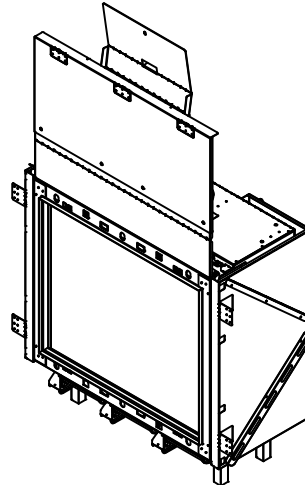

THE WILDERNESS COLLECTION

31 Front Double Glass/Protective Screen - Flush

Front View

Side View

Top View

Model	(H) Height	(W) Width	(D) Depth	HZ	C1	C2	C3	Glass Opening	
								(GF) Front	(GS) Side
31	61 ³ / ₈ "	39 ¹ / ₁₆ "	19 ¹ / ₈ "	25 ¹ / ₁₆ "	7 ⁷ / ₈ "	19 ⁹ / ₁₆ "	10 ⁷ / ₈ "	30 ⁵ / ₈ " W X 25 ⁹ / ₁₆ " H	—

* Dimensions include 1/2" lip (for drywall)

Note : 1. Drawings are not to Scale

2. All dimensions are in inches

3. The dimensions are both for
Double Glass and Protective Screen

THE WILDERNESS COLLECTION

31 Front Double Glass/Protective Screen - Flush

Model	A	B	C	D
31	61 $\frac{3}{8}$ "	39 $\frac{1}{16}$ "	18 $\frac{5}{8}$ "	8 $\frac{3}{4}$ "

- Note :
1. Drawings are not to Scale
 2. All dimensions are in inches
 3. The dimensions are both for Double Glass and Protective Screen

THE WILDERNESS COLLECTION

31 Front Double Glass/Protective Screen - Flush

Clearance 2" from each side to non combustible material.

The valve can be moved 36" - 40" from the center of the fireplace in any direction.