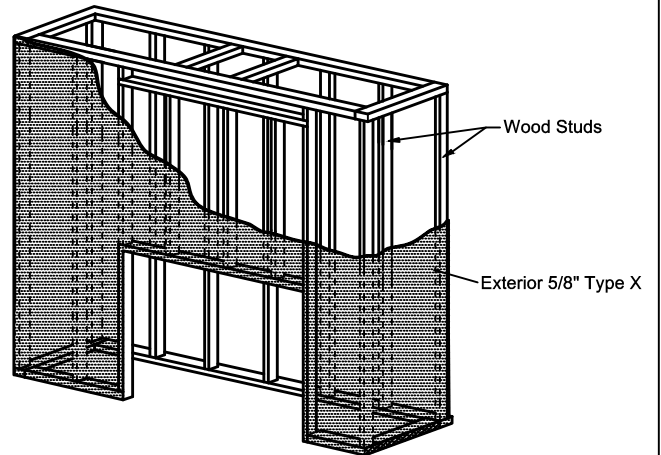

THE WILDERNESS COLLECTION

31 Front Double Glass/Protective Screen - Flush

Front View

Side View

Top View

Model	(H) Height	(W) Width	(D) Depth	HZ	C1	C2	C3	Glass Opening	
								(GF) Front	(GS) Side
31	61 ³ / ₈ "	39 ¹ / ₁₆ "	19 ¹ / ₈ "	25 ¹ / ₁₆ "	7 ⁷ / ₈ "	19 ⁹ / ₁₆ "	10 ⁷ / ₈ "	30 ⁵ / ₈ " W X 25 ⁹ / ₁₆ " H	—

* Dimensions include 1/2" lip (for drywall)

Note : 1. Drawings are not to Scale

2. All dimensions are in inches

3. The dimensions are both for
Double Glass and Protective Screen

THE WILDERNESS COLLECTION

31 Front Double Glass/Protective Screen - Flush

Model	A	B	C	D
31	61 $\frac{3}{8}$ "	39 $\frac{1}{16}$ "	18 $\frac{5}{8}$ "	8 $\frac{3}{4}$ "

- Note :
1. Drawings are not to Scale
 2. All dimensions are in inches
 3. The dimensions are both for Double Glass and Protective Screen

THE WILDERNESS COLLECTION

31 Front Double Glass/Protective Screen - Flush

Clearance 2" from each side to non combustible material.

The valve can be moved 36" - 40" from the center of the fireplace in any direction.