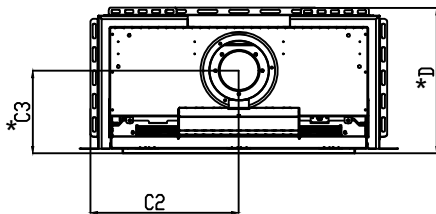

THE WILDERNESS COLLECTION

31 Front Double Glass/Protective Screen - Flush

Front View

Side View

Top View

Model	(H) Height	(W) Width	(D) Depth	HZ	C1	C2	C3	Glass Opening	
								(GF) Front	(GS) Side
31	61 ³ / ₈ "	39 ¹ / ₁₆ "	19 ¹ / ₈ "	25 ¹ / ₁₆ "	7 ⁷ / ₈ "	19 ⁹ / ₁₆ "	10 ⁷ / ₈ "	30 ⁵ / ₈ " W X 25 ⁹ / ₁₆ " H	—

* Dimensions include 1/2" lip (for drywall)

Note : 1. Drawings are not to Scale

2. All dimensions are in inches

3. The dimensions are both for
Double Glass and Protective Screen

THE WILDERNESS COLLECTION

31 Front Double Glass/Protective Screen - Flush

Model	A	B	C	D
31	61 $\frac{3}{8}$ "	39 $\frac{1}{16}$ "	18 $\frac{5}{8}$ "	8 $\frac{3}{4}$ "

- Note :
1. Drawings are not to Scale
 2. All dimensions are in inches
 3. The dimensions are both for Double Glass and Protective Screen

THE WILDERNESS COLLECTION

31 Front Double Glass/Protective Screen - Flush

Clearance 2" from each side to non combustible material.

The valve can be moved 36" - 40" from the center of the fireplace in any direction.