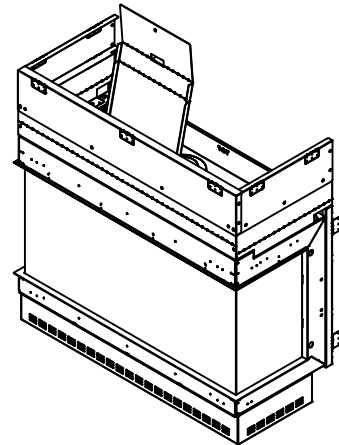

THE WILDERNESS COLLECTION

44 H Three side Double Glass/Protective Screen - Flush

Front View

Side View

Top View

Model	(H) Height	(W) Width	(D) Depth	HZ	C1	C2	C3	Glass Opening	
								(GF) Front	(GS) Side
44 H	49 1/4"	49 15/16"	23 1/4"	18"	7 7/8"	25"	12 13/16"	49 15/16" W X 21 5/8" H	16 1/4" W X 21 5/8" H

* Dimensions include 1/2" lip (for drywall)
 ** Dimensions include 2 X 1/2" lip (for drywall)
 Note : 1. Drawings are not to Scale
 2. All dimensions are in inches
 3. The dimensions are both for
 Double Glass and Protective Screen

THE WILDERNESS COLLECTION

44 H Three side Double Glass/Protective Screen - Flush

Model	A	B	C	D
44 H	49 1/4"	48 15/16"	22 3/4"	10"

Note : 1. Drawings are not to Scale
 2. All dimensions are in inches
 3. The dimensions are both for Double Glass and Protective Screen

THE WILDERNESS COLLECTION

44 H Three side Double Glass/Protective Screen - Flush

Clearance 2" from each side to non combustible material.

The valve can be moved 36" - 40" from the center of the fireplace in any direction.