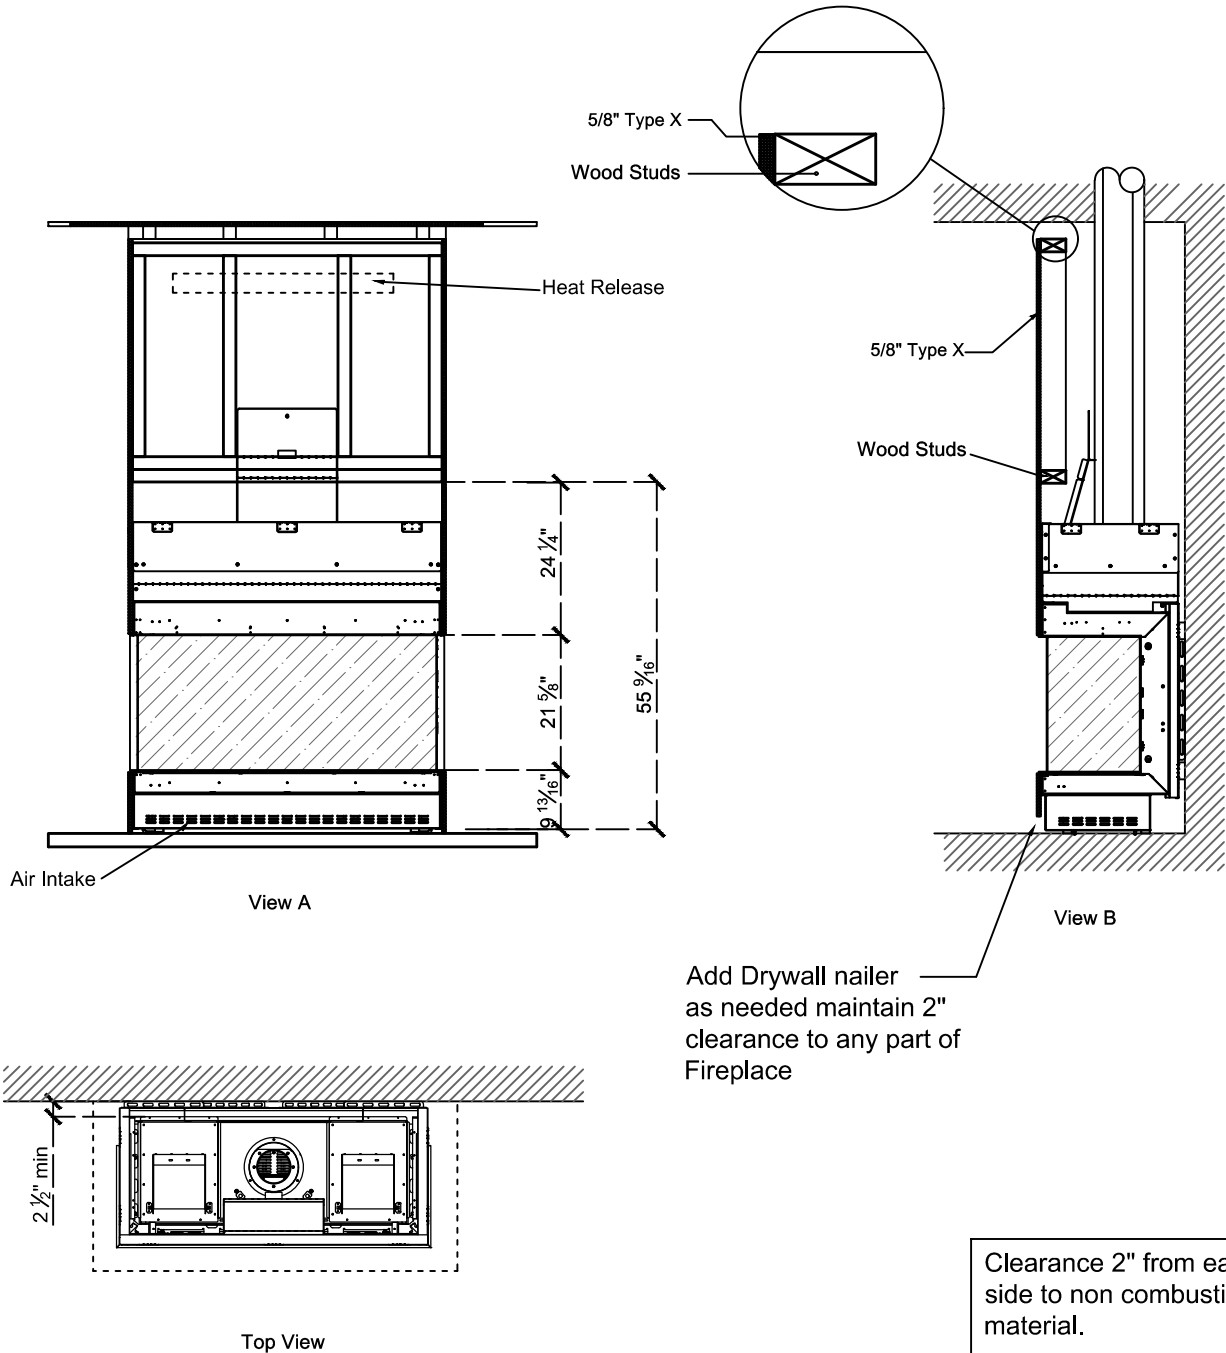

THE WILDERNESS COLLECTION

44 H Three side Double Glass/Protective Screen - Flush

Front View

Side View

Top View

Model	(H) Height	(W) Width	(D) Depth	HZ	C1	C2	C3	Glass Opening	
								(GF) Front	(GS) Side
44 H	49 1/4"	49 15/16"	23 1/4"	18"	7 7/8"	25"	12 13/16"	49 15/16" W X 21 5/8" H	16 1/4" W X 21 5/8" H

* Dimensions include 1/2" lip (for drywall)
 ** Dimensions include 2 X 1/2" lip (for drywall)
 Note : 1. Drawings are not to Scale
 2. All dimensions are in inches
 3. The dimensions are both for
 Double Glass and Protective Screen

THE WILDERNESS COLLECTION

44 H Three side Double Glass/Protective Screen - Flush

Model	A	B	C	D
44 H	49 1/4"	48 15/16"	22 3/4"	10"

Note : 1. Drawings are not to Scale
 2. All dimensions are in inches
 3. The dimensions are both for Double Glass and Protective Screen

THE WILDERNESS COLLECTION

44 H Three side Double Glass/Protective Screen - Flush

Clearance 2" from each side to non combustible material.

The valve can be moved 36" - 40" from the center of the fireplace in any direction.