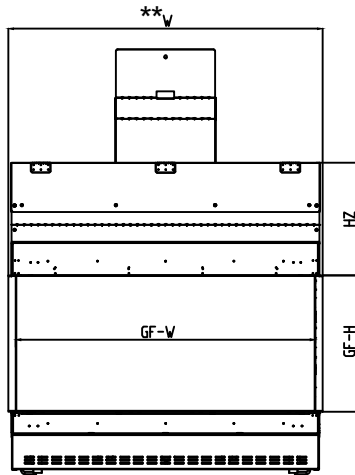

THE WILDERNESS COLLECTION

44 H Three side Double Glass/Protective Screen - Flush

Front View

Side View

Top View

Model	(H) Height	(W) Width	(D) Depth	HZ	C1	C2	C3	Glass Opening	
								(GF) Front	(GS) Side
44 H	49 1/4"	49 15/16"	23 1/4"	18"	7 7/8"	25"	12 13/16"	49 15/16" W X 21 5/8" H	16 1/4" W X 21 5/8" H

* Dimensions include 1/2" lip (for drywall)
 ** Dimensions include 2 X 1/2" lip (for drywall)
 Note : 1. Drawings are not to Scale
 2. All dimensions are in inches
 3. The dimensions are both for
 Double Glass and Protective Screen

THE WILDERNESS COLLECTION

44 H Three side Double Glass/Protective Screen - Flush

Model	A	B	C	D
44 H	49 1/4"	48 15/16"	22 3/4"	10"

Note : 1. Drawings are not to Scale
 2. All dimensions are in inches
 3. The dimensions are both for Double Glass and Protective Screen

- Note :**
1. Drawings are not to Scale
 2. All dimensions are in inches
 3. The dimensions are both for Double Glass and Protective Screen