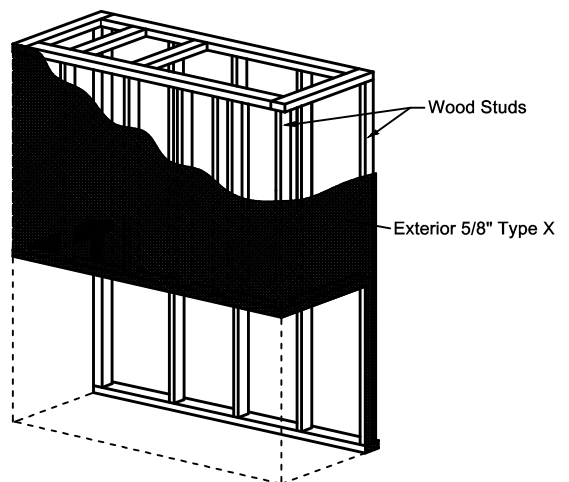

THE WILDERNESS COLLECTION

44 H Three side Double Glass/Protective Screen - Flush

Front View

Side View

Top View

Model	(H) Height	(W) Width	(D) Depth	HZ	C1	C2	C3	Glass Opening	
								(GF) Front	(GS) Side
44 H	49 1/4"	49 15/16"	23 1/4"	18"	7 7/8"	25"	12 13/16"	49 15/16" W X 21 5/8" H	16 1/4" W X 21 5/8" H

* Dimensions include 1/2" lip (for drywall)
 ** Dimensions include 2 X 1/2" lip (for drywall)
 Note : 1. Drawings are not to Scale
 2. All dimensions are in inches
 3. The dimensions are both for
 Double Glass and Protective Screen

THE WILDERNESS COLLECTION

44 H Three side Double Glass/Protective Screen - Flush

Model	A	B	C	D
44 H	49 1/4"	48 15/16"	22 3/4"	10"

Note : 1. Drawings are not to Scale
 2. All dimensions are in inches
 3. The dimensions are both for Double Glass and Protective Screen

THE WILDERNESS COLLECTION

44 H Three side Double Glass/Protective Screen - Flush

Clearance 2" from each side to non combustible material.

The valve can be moved 36" - 40" from the center of the fireplace in any direction.