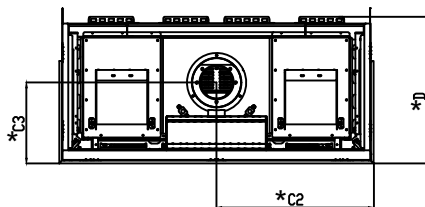

THE WILDERNESS COLLECTION

44 H Three side Double Glass/Protective Screen - Flush

Front View

Side View

Top View

Model	(H) Height	(W) Width	(D) Depth	HZ	C1	C2	C3	Glass Opening	
								(GF) Front	(GS) Side
44 H	49 1/4"	49 15/16"	23 1/4"	18"	7 7/8"	25"	12 13/16"	49 15/16" W X 21 5/8" H	16 1/4" W X 21 5/8" H

* Dimensions include 1/2" lip (for drywall)
 ** Dimensions include 2 X 1/2" lip (for drywall)
 Note : 1. Drawings are not to Scale
 2. All dimensions are in inches
 3. The dimensions are both for
 Double Glass and Protective Screen

THE WILDERNESS COLLECTION

44 H Three side Double Glass/Protective Screen - Flush

Model	A	B	C	D
44 H	49 1/4"	48 15/16"	22 3/4"	10"

Note : 1. Drawings are not to Scale
 2. All dimensions are in inches
 3. The dimensions are both for Double Glass and Protective Screen