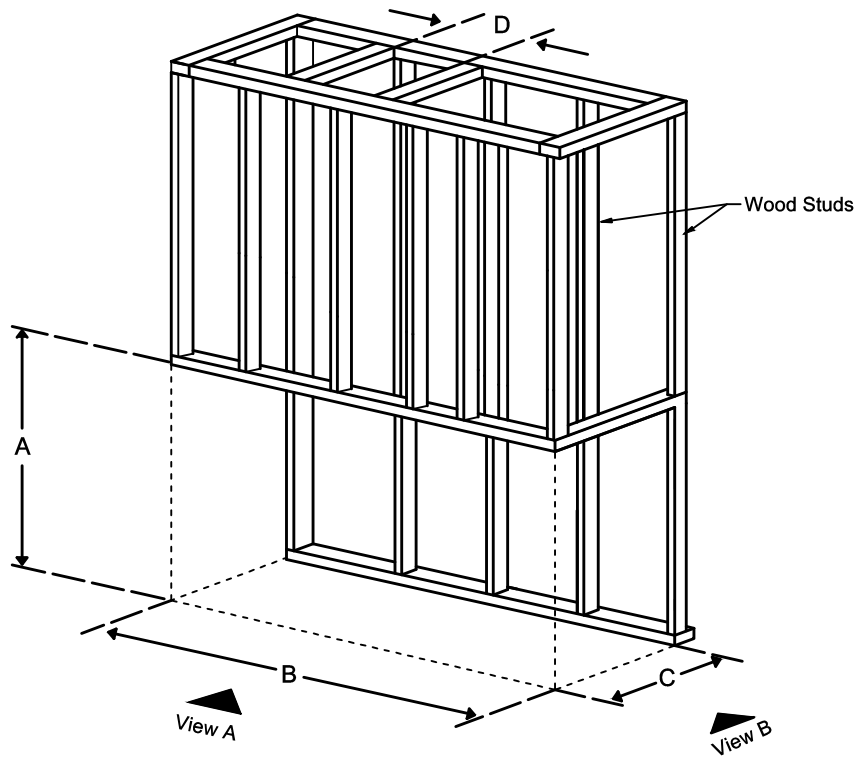

THE WILDERNESS COLLECTION

44 H Three side Double Glass/Protective Screen - Flush

Front View

Side View

Top View

Model	(H) Height	(W) Width	(D) Depth	HZ	C1	C2	C3	Glass Opening	
								(GF) Front	(GS) Side
44 H	49 1/4"	49 15/16"	23 1/4"	18"	7 7/8"	25"	12 13/16"	49 15/16" W X 21 5/8" H	16 1/4" W X 21 5/8" H

* Dimensions include 1/2" lip (for drywall)
 ** Dimensions include 2 X 1/2" lip (for drywall)
 Note : 1. Drawings are not to Scale
 2. All dimensions are in inches
 3. The dimensions are both for
 Double Glass and Protective Screen

THE WILDERNESS COLLECTION

44 H Three side Double Glass/Protective Screen - Flush

Model	A	B	C	D
44 H	49 1/4"	48 15/16"	22 3/4"	10"

Note : 1. Drawings are not to Scale
 2. All dimensions are in inches
 3. The dimensions are both for Double Glass and Protective Screen

THE WILDERNESS COLLECTION

44 H Three side Double Glass/Protective Screen - Flush

Clearance 2" from each side to non combustible material.

The valve can be moved 36" - 40" from the center of the fireplace in any direction.