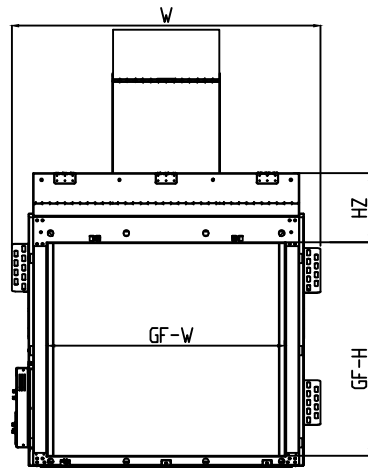

THE WILDERNESS COLLECTION

Traditional Wilderness 36 - Protective Screen

Front View

Side View

Top View

Model	(H) Height	(W) Width	(D) Depth	HZ	C1	C2	C3	Glass Opening	
								(GF) Front	(GS) Side
36	43 5/8"	45 13/16"	27 1/2"	10 3/8"	7 7/8"	22 15/16"	18 1/16"	35 7/16" W X 31 5/8" H	—

* Dimensions include 1/2" lip (for drywall)

- Note : 1. Drawings are not to Scale
 2. All dimensions are in inches

THE WILDERNESS COLLECTION

Traditional Wilderness 36 - Protective Screen

Model	A	B	C	D
36	43 ⁵ / ₈ "	45 ¹³ / ₁₆ "	27"	Refer to pipe manufacturer's firestop dimensions

Note : 1. Drawings are not to Scale
 2. All dimensions are in inches

THE WILDERNESS COLLECTION

Traditional Wilderness 36 - Protective Screen

Note : 1. Drawings are not to Scale
2. All dimensions are in inches