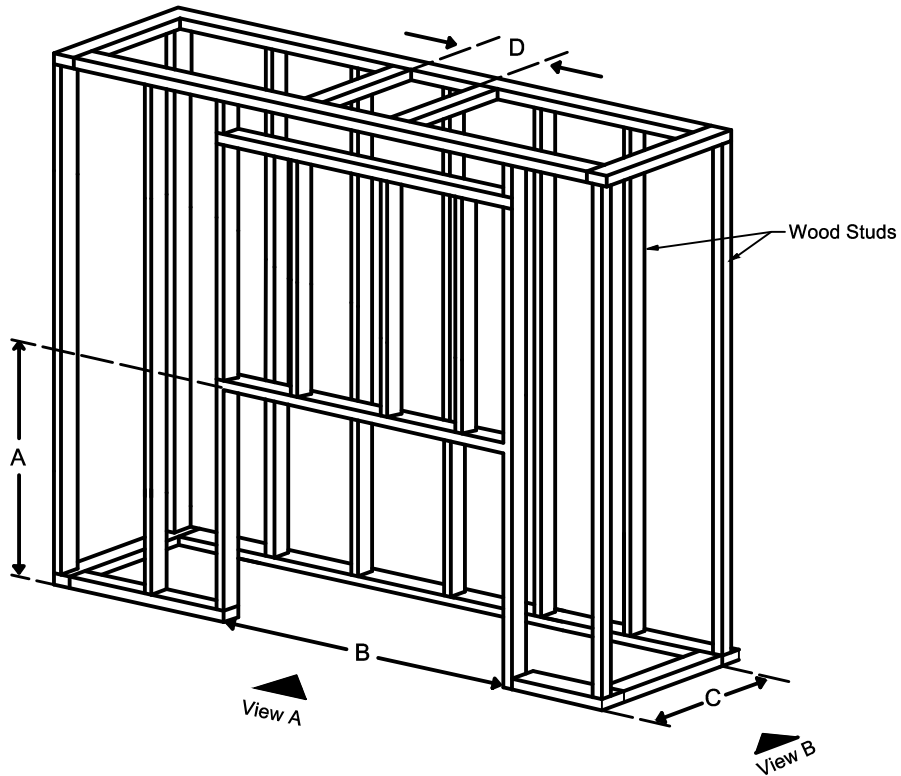

THE WILDERNESS COLLECTION

Traditional Wilderness 36 - Protective Screen

Front View

Side View

Top View

Model	(H) Height	(W) Width	(D) Depth	HZ	C1	C2	C3	Glass Opening	
								(GF) Front	(GS) Side
36	43 5/8"	45 13/16"	27 1/2"	10 3/8"	7 7/8"	22 15/16"	18 1/16"	35 7/16" W X 31 5/8" H	—

* Dimensions include 1/2" lip (for drywall)

- Note : 1. Drawings are not to Scale
 2. All dimensions are in inches

THE WILDERNESS COLLECTION

Traditional Wilderness 36 - Protective Screen

Model	A	B	C	D
36	43 ⁵ / ₈ "	45 ¹³ / ₁₆ "	27"	Refer to pipe manufacturer's firestop dimensions

Note : 1. Drawings are not to Scale
 2. All dimensions are in inches

THE WILDERNESS COLLECTION

Traditional Wilderness 36 - Protective Screen

Note : 1. Drawings are not to Scale
2. All dimensions are in inches