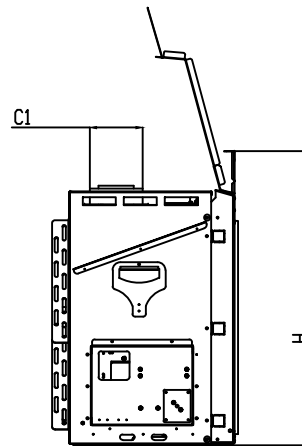

THE WILDERNESS COLLECTION

Traditional Wilderness 36 - Protective Screen

Front View

Side View

Top View

Model	(H) Height	(W) Width	(D) Depth	HZ	C1	C2	C3	Glass Opening	
								(GF) Front	(GS) Side
36	43 5/8"	45 13/16"	27 1/2"	10 3/8"	7 7/8"	22 15/16"	18 1/16"	35 7/16" W X 31 5/8" H	—

* Dimensions include 1/2" lip (for drywall)

- Note : 1. Drawings are not to Scale
 2. All dimensions are in inches

THE WILDERNESS COLLECTION

Traditional Wilderness 36 - Protective Screen

Model	A	B	C	D
36	43 ⁵ / ₈ "	45 ¹³ / ₁₆ "	27"	Refer to pipe manufacturer's firestop dimensions

Note : 1. Drawings are not to Scale
 2. All dimensions are in inches

THE WILDERNESS COLLECTION

Traditional Wilderness 36 - Protective Screen

Note : 1. Drawings are not to Scale
2. All dimensions are in inches