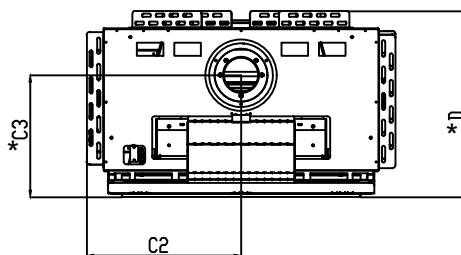

THE WILDERNESS COLLECTION

Traditional Wilderness 36 - Protective Screen

Front View

Side View

Top View

Model	(H) Height	(W) Width	(D) Depth	HZ	C1	C2	C3	Glass Opening	
								(GF) Front	(GS) Side
36	43 5/8"	45 13/16"	27 1/2"	10 3/8"	7 7/8"	22 15/16"	18 1/16"	35 7/16" W X 31 5/8" H	—

* Dimensions include 1/2" lip (for drywall)

- Note : 1. Drawings are not to Scale
 2. All dimensions are in inches

THE WILDERNESS COLLECTION

Traditional Wilderness 36 - Protective Screen

Model	A	B	C	D
36	43 ⁵ / ₈ "	45 ¹³ / ₁₆ "	27"	Refer to pipe manufacturer's firestop dimensions

Note : 1. Drawings are not to Scale
 2. All dimensions are in inches

THE WILDERNESS COLLECTION

Traditional Wilderness 36 - Protective Screen

Note : 1. Drawings are not to Scale
2. All dimensions are in inches