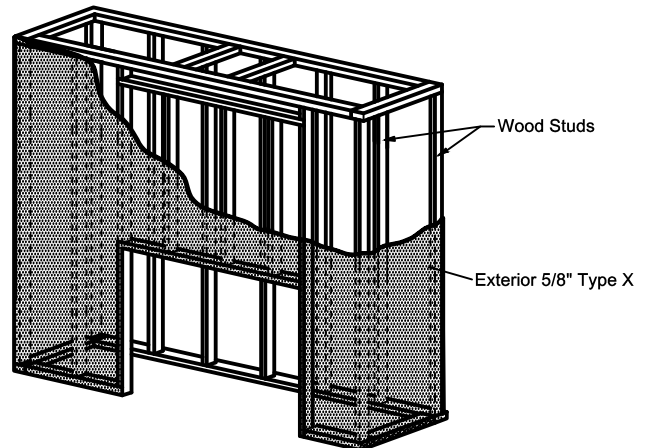

THE WILDERNESS COLLECTION

Traditional Wilderness 36 - Protective Screen

Front View

Side View

Top View

Model	(H) Height	(W) Width	(D) Depth	HZ	C1	C2	C3	Glass Opening	
								(GF) Front	(GS) Side
36	43 5/8"	45 13/16"	27 1/2"	10 3/8"	7 7/8"	22 15/16"	18 1/16"	35 7/16" W X 31 5/8" H	—

* Dimensions include 1/2" lip (for drywall)

- Note : 1. Drawings are not to Scale
 2. All dimensions are in inches

THE WILDERNESS COLLECTION

Traditional Wilderness 36 - Protective Screen

Model	A	B	C	D
36	43 ⁵ / ₈ "	45 ¹³ / ₁₆ "	27"	Refer to pipe manufacturer's firestop dimensions

Note : 1. Drawings are not to Scale
 2. All dimensions are in inches

THE WILDERNESS COLLECTION

Traditional Wilderness 36 - Protective Screen

Note : 1. Drawings are not to Scale
2. All dimensions are in inches