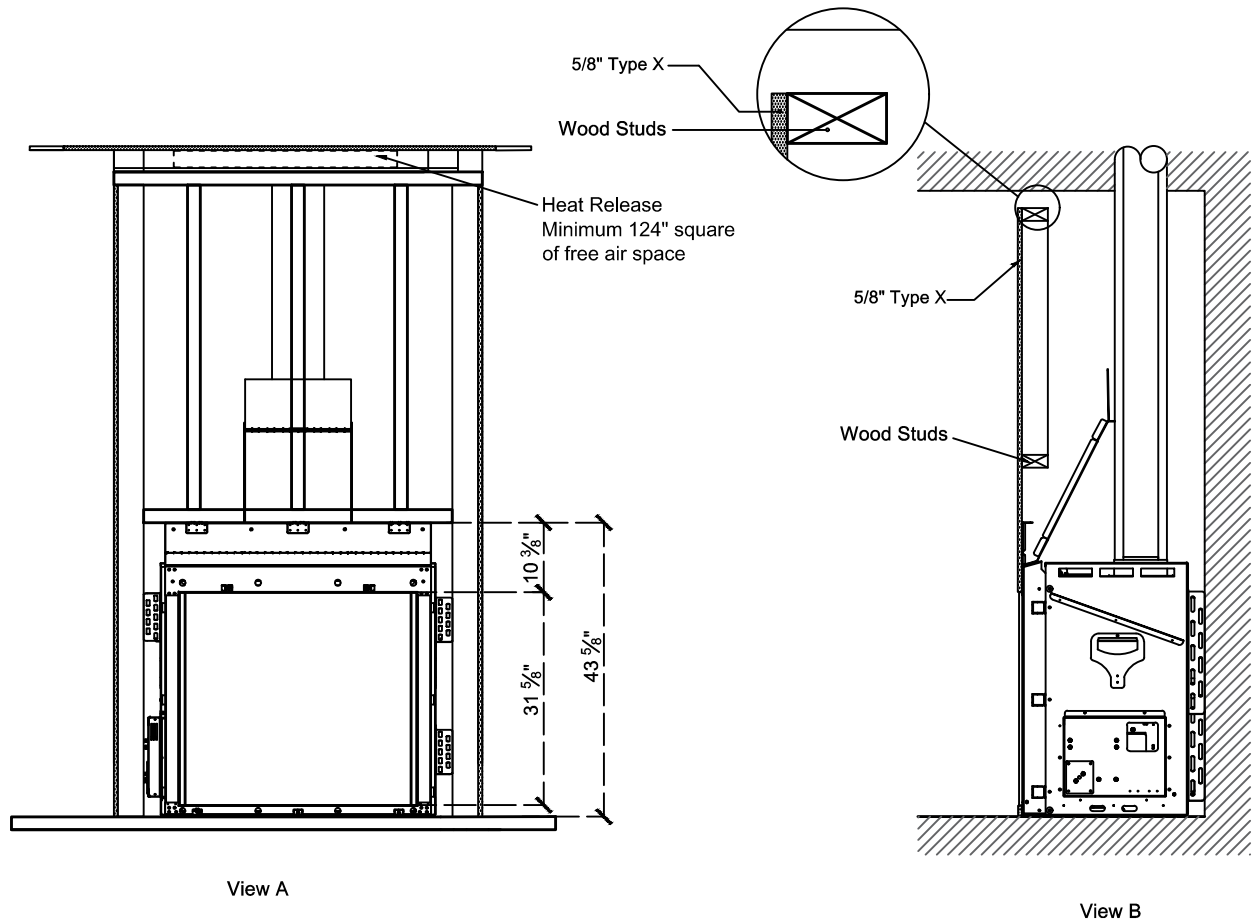

THE WILDERNESS COLLECTION

Traditional Wilderness 36 - Protective Screen

Front View

Side View

Top View

Model	(H) Height	(W) Width	(D) Depth	HZ	C1	C2	C3	Glass Opening	
								(GF) Front	(GS) Side
36	43 5/8"	45 13/16"	27 1/2"	10 3/8"	7 7/8"	22 15/16"	18 1/16"	35 7/16" W X 31 5/8" H	—

* Dimensions include 1/2" lip (for drywall)

- Note : 1. Drawings are not to Scale
 2. All dimensions are in inches

THE WILDERNESS COLLECTION

Traditional Wilderness 36 - Protective Screen

Model	A	B	C	D
36	43 ⁵ / ₈ "	45 ¹³ / ₁₆ "	27"	Refer to pipe manufacturer's firestop dimensions

Note : 1. Drawings are not to Scale
 2. All dimensions are in inches

THE WILDERNESS COLLECTION

Traditional Wilderness 36 - Protective Screen

Note : 1. Drawings are not to Scale
2. All dimensions are in inches