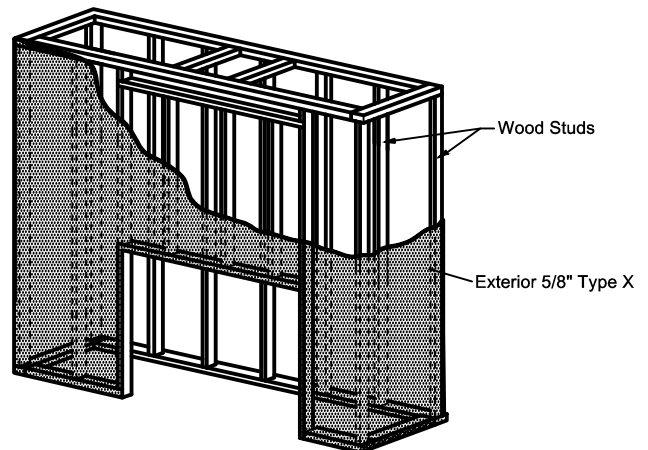

THE WILDERNESS COLLECTION

Traditional Wilderness 36 - Double Glass

Model	A	B	C	D
42	51 3/4"	45 13/16"	27"	Refer to pipe manufacturer's firestop dimensions

Note : 1. Drawings are not to Scale
 2. All dimensions are in inches

ORTAL
YOUR LIFE. YOUR FIRE

THE WILDERNESS COLLECTION

Traditional Wilderness 36 - Double Glass

- Note :
1. Drawings are not to Scale
 2. All dimensions are in inches
 3. The dimensions are both for Double Glass and Protective Screen

The valve can be moved 36" - 40" from the center of the fireplace in any direction.