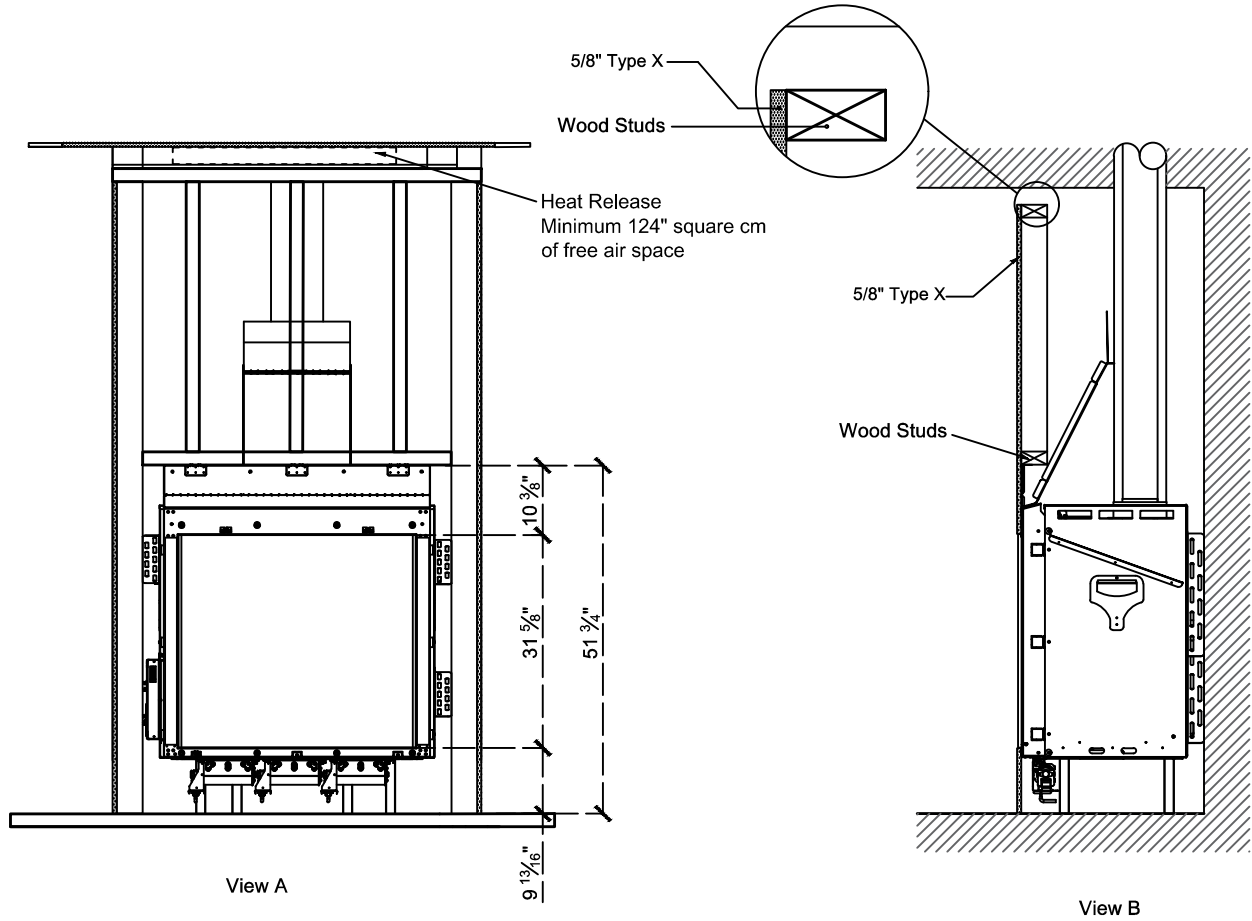

THE WILDERNESS COLLECTION

Traditional Wilderness 36 - Double Glass

Model	A	B	C	D
42	51 3/4"	45 13/16"	27"	Refer to pipe manufacturer's firestop dimensions

Note : 1. Drawings are not to Scale
 2. All dimensions are in inches

ORTAL
YOUR LIFE. YOUR FIRE

THE WILDERNESS COLLECTION

Traditional Wilderness 36 - Double Glass

- Note :
1. Drawings are not to Scale
 2. All dimensions are in inches
 3. The dimensions are both for Double Glass and Protective Screen

The valve can be moved 36" - 40" from the center of the fireplace in any direction.