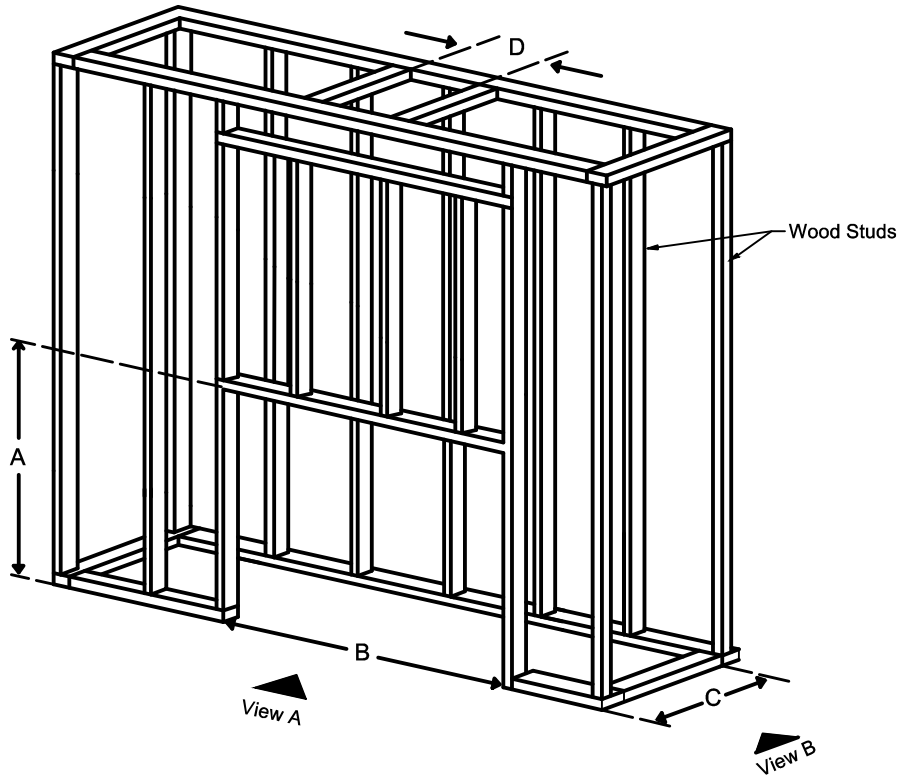

THE WILDERNESS COLLECTION

Traditional Wilderness 36 - Double Glass

Model	A	B	C	D
42	51 3/4"	45 13/16"	27"	Refer to pipe manufacturer's firestop dimensions

Note : 1. Drawings are not to Scale
 2. All dimensions are in inches

ORTAL
YOUR LIFE. YOUR FIRE

THE WILDERNESS COLLECTION

Traditional Wilderness 36 - Double Glass

- Note :
1. Drawings are not to Scale
 2. All dimensions are in inches
 3. The dimensions are both for Double Glass and Protective Screen

The valve can be moved 36" - 40" from the center of the fireplace in any direction.