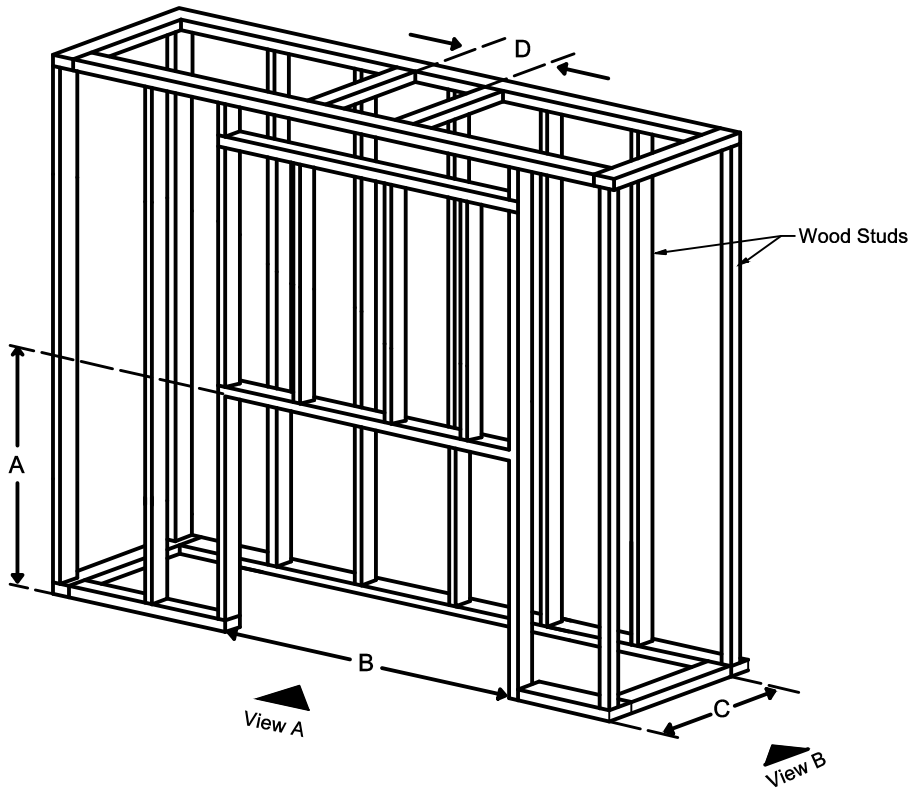

**ORTAL**  
YOUR LIFE. YOUR FIRE

**THE WILDERNESS COLLECTION**

**Traditional Wilderness 42 - Double Glass**

Model	A	B	C	D
42	54 1/4"	53 5/16"	27"	Refer to pipe manufacturer's firestop dimensions

Note : 1. Drawings are not to Scale  
2. All dimensions are in inches

**ORTAL**  
YOUR LIFE. YOUR FIRE

**THE WILDERNESS COLLECTION**

**Traditional Wilderness 42 - Double Glass**

Note : 1. Drawings are not to Scale  
2. All dimensions are in inches

The valve can be moved  
36" - 40" from the center  
of the fireplace in any  
direction.