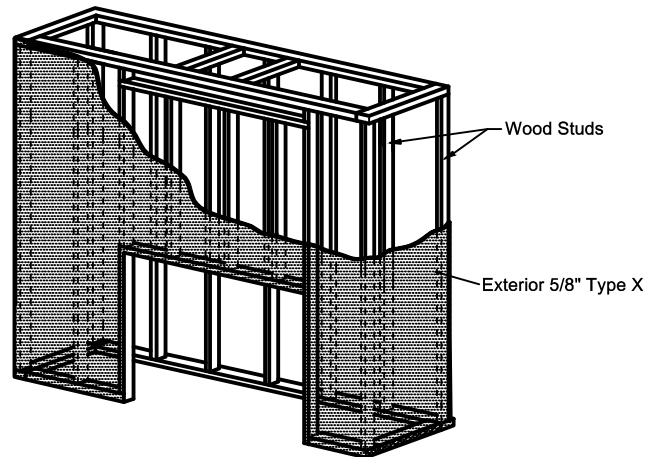

**ORTAL**  
YOUR LIFE. YOUR FIRE

**THE WILDERNESS COLLECTION**

**Traditional Wilderness 42 - Double Glass**

Model	A	B	C	D
42	54 1/4"	53 5/16"	27"	Refer to pipe manufacturer's firestop dimensions

Note : 1. Drawings are not to Scale  
2. All dimensions are in inches

**ORTAL**  
YOUR LIFE. YOUR FIRE

**THE WILDERNESS COLLECTION**

**Traditional Wilderness 42 - Double Glass**

Note : 1. Drawings are not to Scale  
2. All dimensions are in inches

The valve can be moved  
36" - 40" from the center  
of the fireplace in any  
direction.