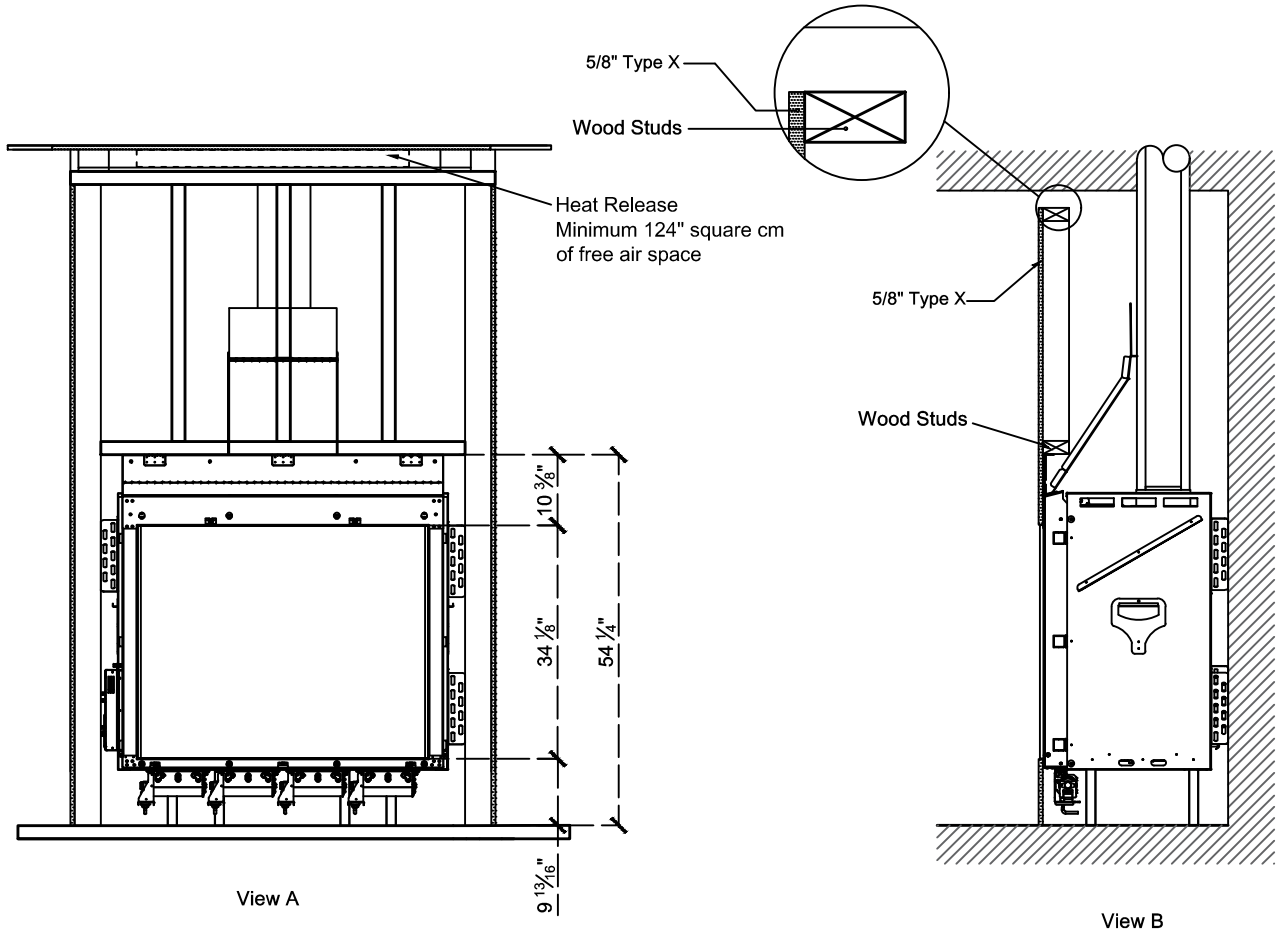

**ORTAL**  
YOUR LIFE. YOUR FIRE

**THE WILDERNESS COLLECTION**

**Traditional Wilderness 42 - Double Glass**

Model	A	B	C	D
42	54 1/4"	53 5/16"	27"	Refer to pipe manufacturer's firestop dimensions

Note : 1. Drawings are not to Scale  
2. All dimensions are in inches

**ORTAL**  
YOUR LIFE. YOUR FIRE

**THE WILDERNESS COLLECTION**

**Traditional Wilderness 42 - Double Glass**

Note : 1. Drawings are not to Scale  
2. All dimensions are in inches

The valve can be moved  
36" - 40" from the center  
of the fireplace in any  
direction.