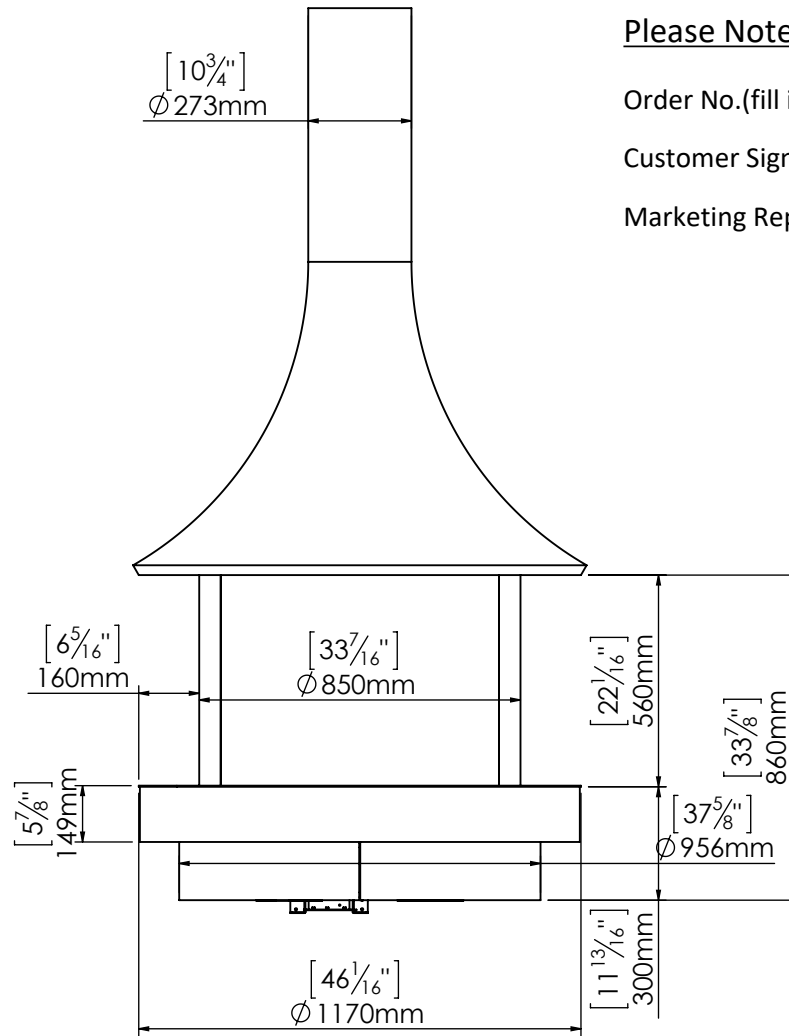

Stand Alone
6575 Curve
Tunnel

Double Glass

Double Level Base

Decorative Hood

Please Note:

Order No.(fill in by Ortal): _____

Customer Signature: _____ Date: _____

Marketing Representative Signature: _____ Date: _____